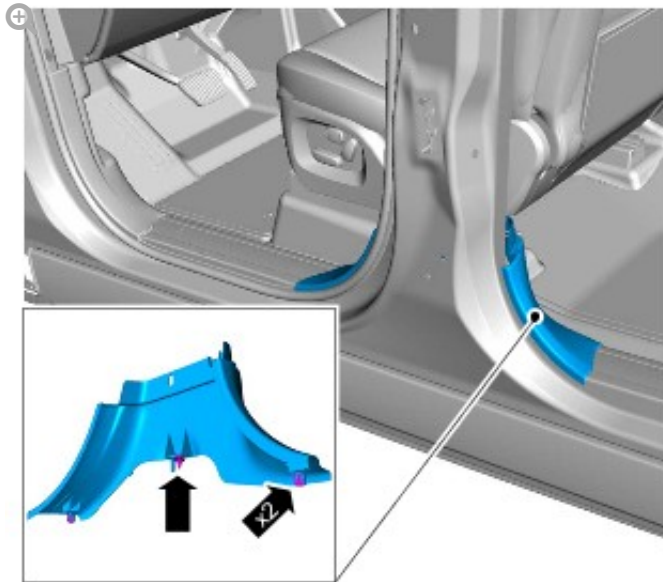

2016.0 RANGE ROVER (LG), 501-05

INTERIOR TRIM AND ORNAMENTATION

FRONT SCUFF PLATE TRIM PANEL (G1531968)

REMOVAL AND INSTALLATION

REMOVAL

CAUTION:

Make sure that new plastic clips are installed and the original metal clips are installed to the trim if detached on removal.

NOTE:

Removal steps in this procedure may contain installation details.

1. Refer to: Cowl Side Trim Panel (501-05 Interior Trim and Ornamentation, Removal and Installation).
2. Refer to: B-Pillar Trim Panel (501-05 Interior Trim and Ornamentation, Removal and Installation).

3.

NOTE:

Install new retaining clips.

E146714

4.

NOTE:

Install new retaining clips.

E146716