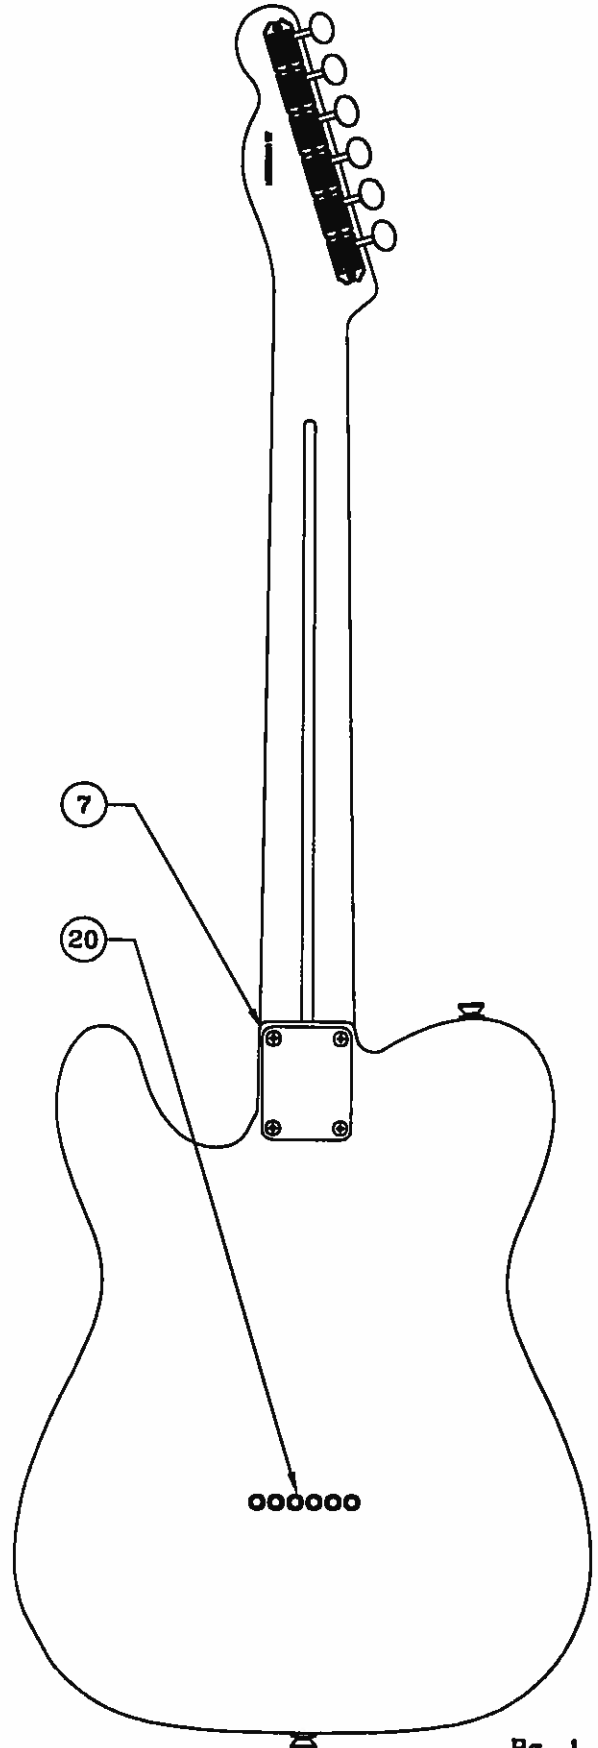

TEX MEX TELE SPECIAL 0137302

TEX MEX TELE SPECIAL 0137302

REF.#	P/N	DESCRIPTION
1	0047318000	Neck, Telecaster Special
2	0047912000	Tuning Key, (1) Set
	0051531000	Mounting Screw
	0053020000	Bushing
3	0083675000	Bone Nut
4	0010389000	String Retainer
	0051531000	Mounting Screw
5	0038454000	Truss Rod Adjustment Nut
	0038467000	Truss Rod Adjusting Wrench
6	0050896XXX	Body, Telecaster Spcl, Sld Color
	0050897XXX	Body, Telecaster Spcl, Snbrst
7	0018353000	Plate, Neck Mounting Mex
	0015636000	Neck Mounting Screw
8	0012344000	Strap Button
	0015610000	Mounting Screw
	0019056000	Felt Washer, Black
	0020491000	Felt Washer, White
9	0005089500	Pickguard, Telecaster Special, Wht/Blk/Wht
10	0050944000	Pickup, Fender HB, Chrome Cover
	0050166000	Mounting Screw
	0050167000	Mounting Spring
11	0050893000	Pickup, Telecaster Bridge
	0048631000	Mounting Screw
	0036878000	Tubing, Std.
12	0019064000	Control, Tone 250K
	0016352000	Mounting Nut
	0016436000	Washer, Lock Intl.
13	0037407000	Control, Volume 500K
	0016352000	Mounting Nut
	0016436000	Washer, Lock Intl.
14	0013359000	Knob, Knurled Chrome
15	0039003000	Switch, Lever, 5-Position
	0018359000	Knob, Switch Vintage Tele.
	0021413000	Mounting Screw
16	0024832000	Capacitor, .022MFD
17	0047329000	Output Jack
	0016352000	Mounting Nut
	0016436000	Washer, Lock Intl.
18	0021452000	Ferrule, Std. Telecaster Chrome
19	0047322000	Bridge Assy., Telecaster Special
	0016188000	Mounting Screw
	0018531000	Adjusting Wrench, Saddle Height
20	0021429000	Retainer, String Chrome
21	0012296000	Bridge Plate, Tele Custom
	0016188000	Mounting Screw
22	0012297000	Bridge Section, Tele Custom
23	0012319000	Intonation Screw, (6)
	0019242000	Intonation Spring, (6)
24	0040807000	Height Adjust Screw, 1&6
	0040806000	Height Adjust Screw, 2-5

Body Part Number
0050896506 Black
0050896509 Candy Apple Red
0050896541 Vintage White
0050896572 Sonic Blue
0050897532 Brown Sunburst

TEX MEX TELE SPECIAL 0137302

BRIDGE ASSEMBLY

CONTROL ASSEMBLY, TELECASTER SPECIAL