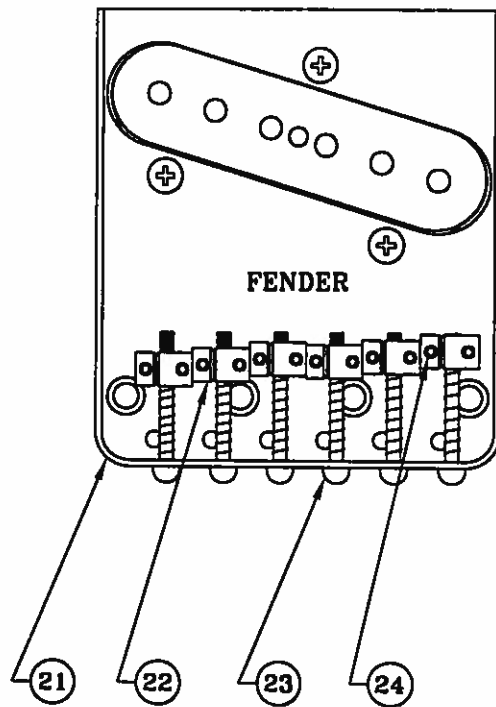

TEX MEX TELE SPECIAL 0137302

TEX MEX TELE SPECIAL 0137302

REF.#	P/N	DESCRIPTION
1	0047318000	Neck, Telecaster Special
2	0047912000	Tuning Key, (1) Set
	0051531000	Mounting Screw
	0053020000	Bushing
3	0083675000	Bone Nut
4	0010389000	String Retainer
	0051531000	Mounting Screw
5	0038454000	Truss Rod Adjustment Nut
	0038467000	Truss Rod Adjusting Wrench
6	0050896XXX	Body, Telecaster Spcl, Sld Color
	0050897XXX	Body, Telecaster Spcl, Snbrst
7	0018353000	Plate, Neck Mounting Mex
	0015636000	Neck Mounting Screw
8	0012344000	Strap Button
	0015610000	Mounting Screw
	0019056000	Felt Washer, Black
	0020491000	Felt Washer, White
9	0005089500	Pickguard, Telecaster Special, Wht/Blk/Wht
10	0050944000	Pickup, Fender HB, Chrome Cover
	0050166000	Mounting Screw
	0050167000	Mounting Spring
11	0050893000	Pickup, Telecaster Bridge
	0048631000	Mounting Screw
	0036878000	Tubing, Std.
12	0019064000	Control, Tone 250K
	0016352000	Mounting Nut
	0016436000	Washer, Lock Intl.
13	0037407000	Control, Volume 500K
	0016352000	Mounting Nut
	0016436000	Washer, Lock Intl.
14	0013359000	Knob, Knurled Chrome
15	0039003000	Switch, Lever, 5-Position
	0018359000	Knob, Switch Vintage Tele.
	0021413000	Mounting Screw
16	0024832000	Capacitor, .022MFD
17	0047329000	Output Jack
	0016352000	Mounting Nut
	0016436000	Washer, Lock Intl.
18	0021452000	Ferrule, Std. Telecaster Chrome
19	0047322000	Bridge Assy., Telecaster Special
	0016188000	Mounting Screw
	0018531000	Adjusting Wrench, Saddle Height
20	0021429000	Retainer, String Chrome
21	0012296000	Bridge Plate, Tele Custom
	0016188000	Mounting Screw
22	0012297000	Bridge Section, Tele Custom
23	0012319000	Intonation Screw, (6)
	0019242000	Intonation Spring, (6)
24	0040807000	Height Adjust Screw, 1&6
	0040806000	Height Adjust Screw, 2-5

Body Part Number
0050896506 Black
0050896509 Candy Apple Red
0050896541 Vintage White
0050896572 Sonic Blue
0050897532 Brown Sunburst

TEX MEX TELE SPECIAL 0137302

BRIDGE ASSEMBLY

CONTROL ASSEMBLY, TELECASTER SPECIAL