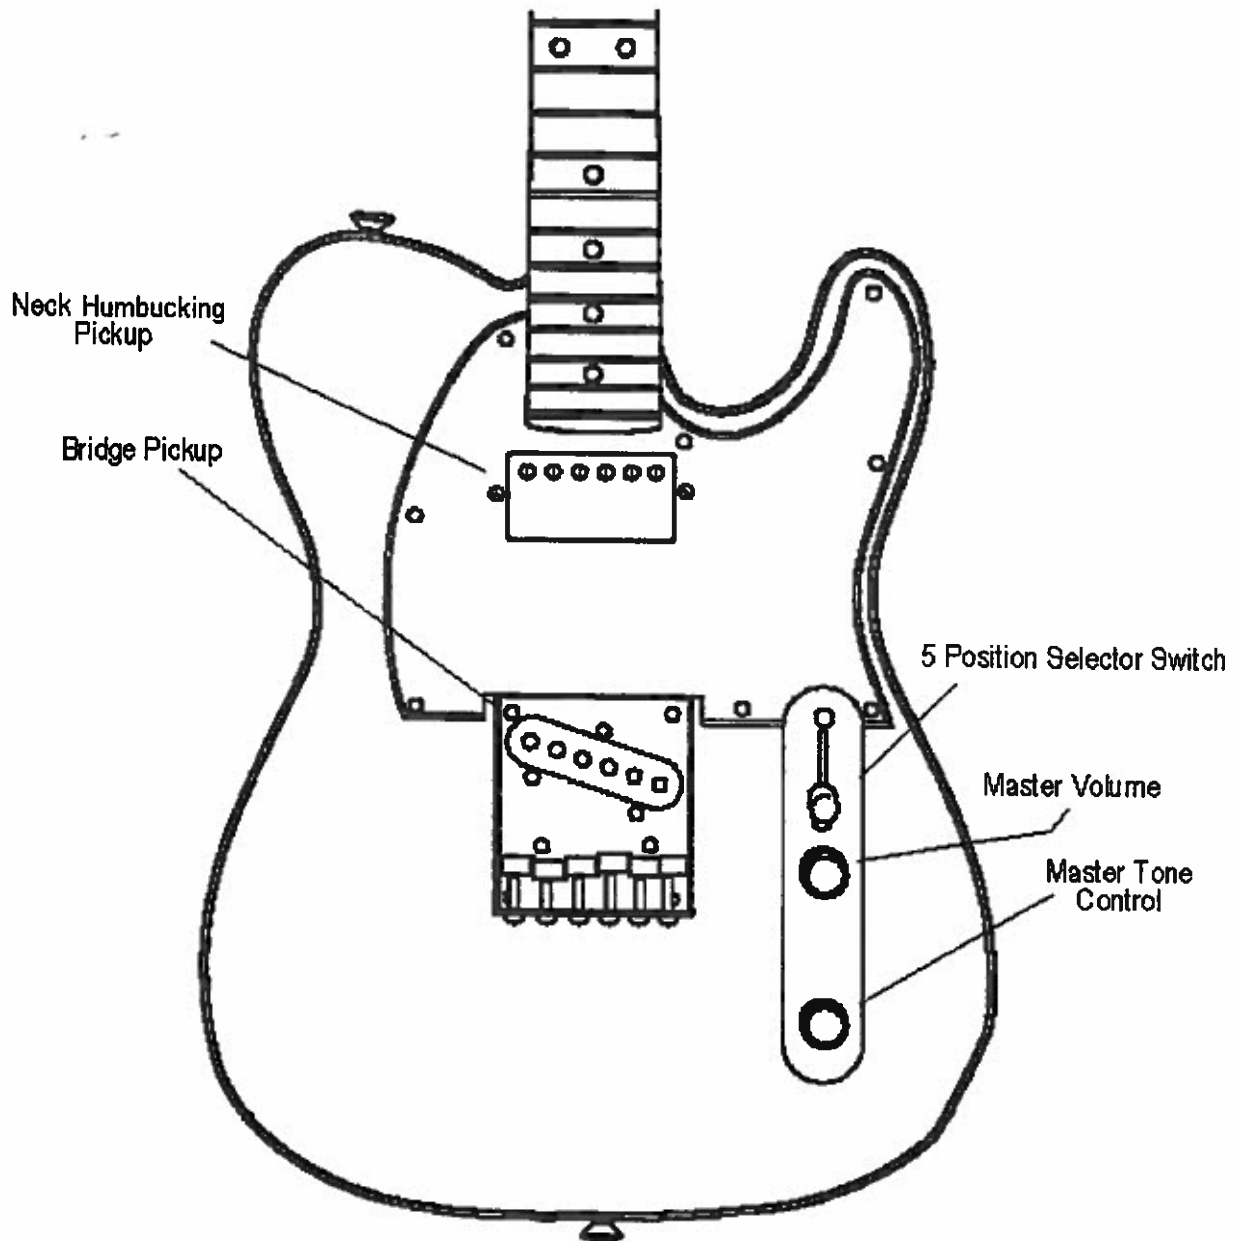

Body Part Number
0050896506 Black
0050896509 Candy Apple Red
0050896541 Vintage White
0050896572 Sonic Blue
0050897532 Brown Sunburst

TEX MEX TELE SPECIAL 0137302

BRIDGE ASSEMBLY

CONTROL ASSEMBLY, TELECASTER SPECIAL

TELE SPECIAL / TEX-MEX TELE SPECIAL

Pickup Switching Diagram

5 Position Switch	Result
Position 1	Neck Humbucking pickup
Position 2	Tapped (Front Coil) Neck Humbucking Pickup
Position 3	Bridge And Neck Pickups
Position 4	Bridge And Tapped (Front Coil) Neck Humbucking Pickup
Position 5	Bridge pickup