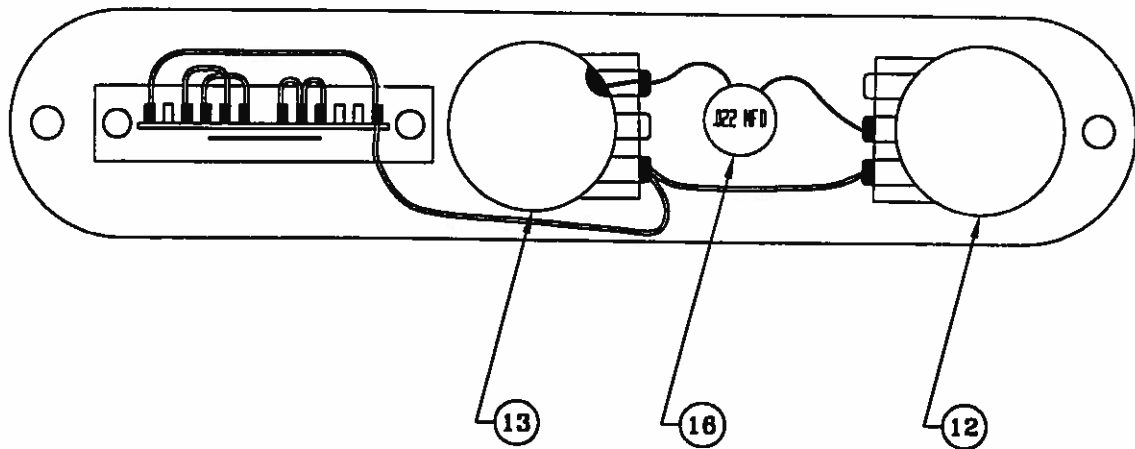

TEX MEX TELE SPECIAL 0137302

TEX MEX TELE SPECIAL 0137302

REF.#	P/N	DESCRIPTION
1	0047318000	Neck, Telecaster Special
2	0047912000	Tuning Key, (1) Set
	0051531000	Mounting Screw
	0053020000	Bushing
3	0083675000	Bone Nut
4	0010389000	String Retainer
	0051531000	Mounting Screw
5	0038454000	Truss Rod Adjustment Nut
	0038467000	Truss Rod Adjusting Wrench
6	0050896XXX	Body, Telecaster Spcl, Sld Color
	0050897XXX	Body, Telecaster Spcl, Snbrst
7	0018353000	Plate, Neck Mounting Mex
	0015636000	Neck Mounting Screw
8	0012344000	Strap Button
	0015610000	Mounting Screw
	0019056000	Felt Washer, Black
	0020491000	Felt Washer, White
9	0005089500	Pickguard, Telecaster Special, Wht/Blk/Wht
10	0050944000	Pickup, Fender HB, Chrome Cover
	0050166000	Mounting Screw
	0050167000	Mounting Spring
11	0050893000	Pickup, Telecaster Bridge
	0048631000	Mounting Screw
	0036878000	Tubing, Std.
12	0019064000	Control, Tone 250K
	0016352000	Mounting Nut
	0016436000	Washer, Lock Intl.
13	0037407000	Control, Volume 500K
	0016352000	Mounting Nut
	0016436000	Washer, Lock Intl.
14	0013359000	Knob, Knurled Chrome
15	0039003000	Switch, Lever, 5-Position
	0018359000	Knob, Switch Vintage Tele.
	0021413000	Mounting Screw
16	0024832000	Capacitor, .022MFD
17	0047329000	Output Jack
	0016352000	Mounting Nut
	0016436000	Washer, Lock Intl.
18	0021452000	Ferrule, Std. Telecaster Chrome
19	0047322000	Bridge Assy., Telecaster Special
	0016188000	Mounting Screw
	0018531000	Adjusting Wrench, Saddle Height
20	0021429000	Retainer, String Chrome
21	0012296000	Bridge Plate, Tele Custom
	0016188000	Mounting Screw
22	0012297000	Bridge Section, Tele Custom
23	0012319000	Intonation Screw, (6)
	0019242000	Intonation Spring, (6)
24	0040807000	Height Adjust Screw, 1&6
	0040806000	Height Adjust Screw, 2-5

Body Part Number
0050896506 Black
0050896509 Candy Apple Red
0050896541 Vintage White
0050896572 Sonic Blue
0050897532 Brown Sunburst

TEX MEX TELE SPECIAL 0137302

BRIDGE ASSEMBLY

CONTROL ASSEMBLY, TELECASTER SPECIAL