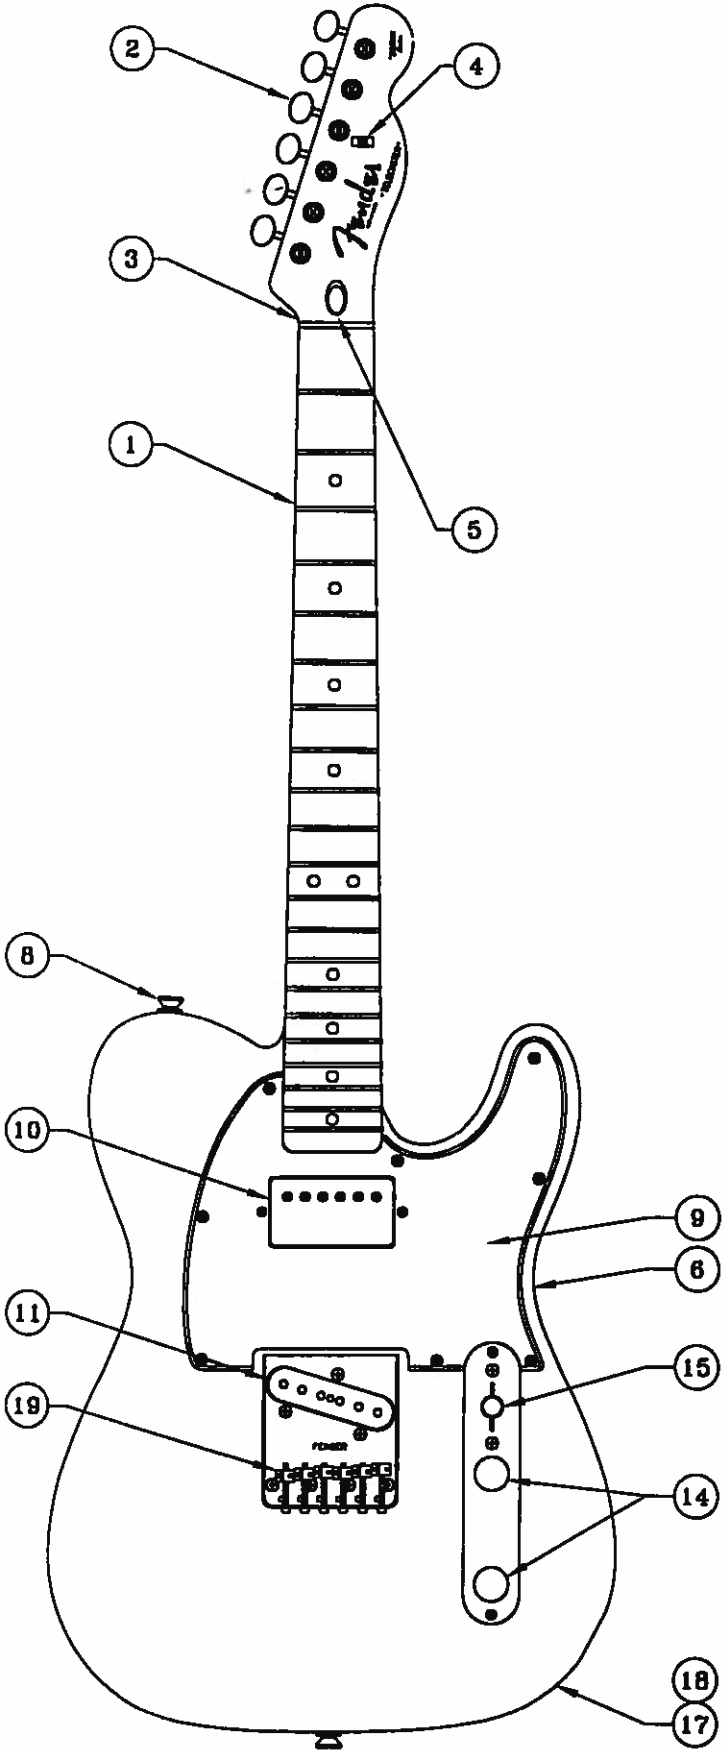

TEX MEX TELE SPECIAL 0137302

TEX MEX TELE SPECIAL 0137302

REF.#	P/N	DESCRIPTION
1	0047318000	Neck, Telecaster Special
2	0047912000	Tuning Key, (1) Set
	0051531000	Mounting Screw
	0053020000	Bushing
3	0083675000	Bone Nut
4	0010389000	String Retainer
	0051531000	Mounting Screw
5	0038454000	Truss Rod Adjustment Nut
	0038467000	Truss Rod Adjusting Wrench
6	0050896XXX	Body, Telecaster Spcl, Sld Color
	0050897XXX	Body, Telecaster Spcl, Snbrst
7	0018353000	Plate, Neck Mounting Mex
	0015636000	Neck Mounting Screw
8	0012344000	Strap Button
	0015610000	Mounting Screw
	0019056000	Felt Washer, Black
	0020491000	Felt Washer, White
9	0005089500	Pickguard, Telecaster Special, Wht/Blk/Wht
10	0050944000	Pickup, Fender HB, Chrome Cover
	0050166000	Mounting Screw
	0050167000	Mounting Spring
11	0050893000	Pickup, Telecaster Bridge
	0048631000	Mounting Screw
	0036878000	Tubing, Std.
12	0019064000	Control, Tone 250K
	0016352000	Mounting Nut
	0016436000	Washer, Lock Intl.
13	0037407000	Control, Volume 500K
	0016352000	Mounting Nut
	0016436000	Washer, Lock Intl.
14	0013359000	Knob, Knurled Chrome
15	0039003000	Switch, Lever, 5-Position
	0018359000	Knob, Switch Vintage Tele.
	0021413000	Mounting Screw
16	0024832000	Capacitor, .022MFD
17	0047329000	Output Jack
	0016352000	Mounting Nut
	0016436000	Washer, Lock Intl.
18	0021452000	Ferrule, Std. Telecaster Chrome
19	0047322000	Bridge Assy., Telecaster Special
	0016188000	Mounting Screw
	0018531000	Adjusting Wrench, Saddle Height
20	0021429000	Retainer, String Chrome
21	0012296000	Bridge Plate, Tele Custom
	0016188000	Mounting Screw
22	0012297000	Bridge Section, Tele Custom
23	0012319000	Intonation Screw, (6)
	0019242000	Intonation Spring, (6)
24	0040807000	Height Adjust Screw, 1&6
	0040806000	Height Adjust Screw, 2-5

Body Part Number
0050896506 Black
0050896509 Candy Apple Red
0050896541 Vintage White
0050896572 Sonic Blue
0050897532 Brown Sunburst

TEX MEX TELE SPECIAL 0137302

BRIDGE ASSEMBLY

CONTROL ASSEMBLY, TELECASTER SPECIAL