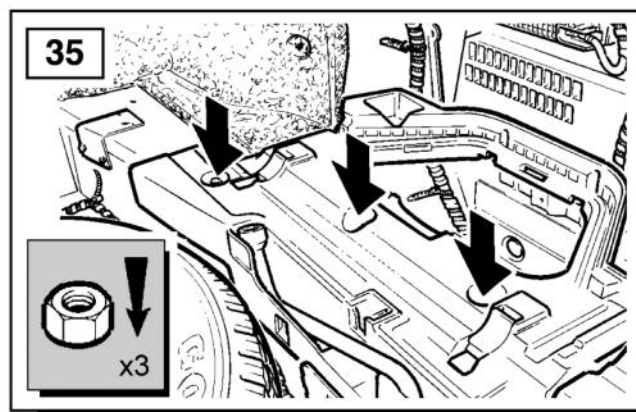

Fitting Instructions

Range Rover L322 - Towbar Kit - Armature

Fitting Instructions

Range Rover L322 - Towbar Kit - Armature

Fitting Instructions

Range Rover L322 - Towbar Kit - Armature

Fitting Instructions

Range Rover L322 - Towbar Kit - Armature

Fitting Instructions

Range Rover L322 - Towbar Kit - Armature

Fitting Instructions

Range Rover L322 - Towbar Kit - Armature

Fitting Instructions

Range Rover L322 - Towbar Kit - Armature

Fitting Instructions

Range Rover L322 - Towbar Kit - Armature

For operation refer to handbook.

WARNING

Accessories which are not properly fitted can be dangerous. Read the instructions carefully prior to fitting. Whilst fitting, comply with the instructions at all times.