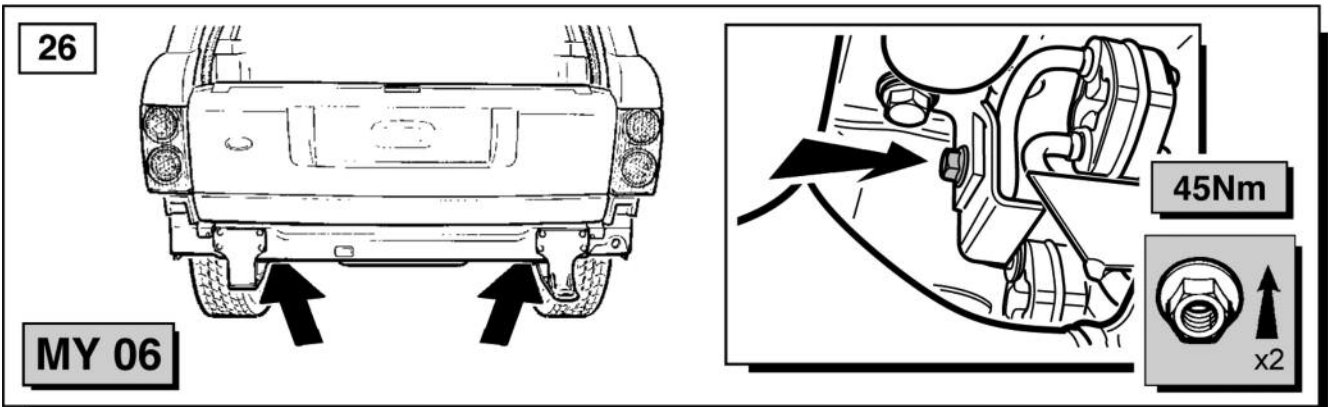

Fitting Instructions

Range Rover L322 - Towbar Kit - Armature