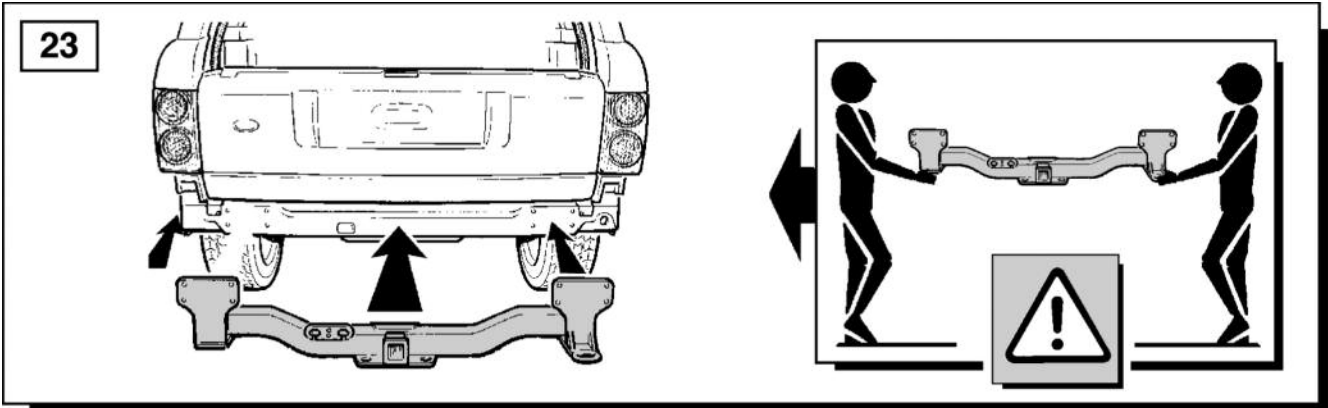

FITTING INSTRUCTIONS

> Range Rover L322

Towbar Kit - Armature

BRITPART

The quality parts for Land Rovers

Fitting Instructions

Range Rover L322 - Towbar Kit - Armature

The following instructions are valid for both sides of the vehicle.

TOWBAR - ARMATURE - DATA
Coupling class - F
Approval number - 0888-00
D-Value - 16.4kN
S-Value - 150kg
Max Trailer Weight - 3500kg
(NOTE Refer to handbook for gross trainweight.)

Fitting Instructions

Range Rover L322 - Towbar Kit - Armature

Fitting Instructions

Range Rover L322 - Towbar Kit - Armature

Fitting Instructions

Range Rover L322 - Towbar Kit - Armature

Fitting Instructions

Range Rover L322 - Towbar Kit - Armature

Fitting Instructions

Range Rover L322 - Towbar Kit - Armature

Fitting Instructions

Range Rover L322 - Towbar Kit - Armature

Fitting Instructions

Range Rover L322 - Towbar Kit - Armature

Fitting Instructions

Range Rover L322 - Towbar Kit - Armature