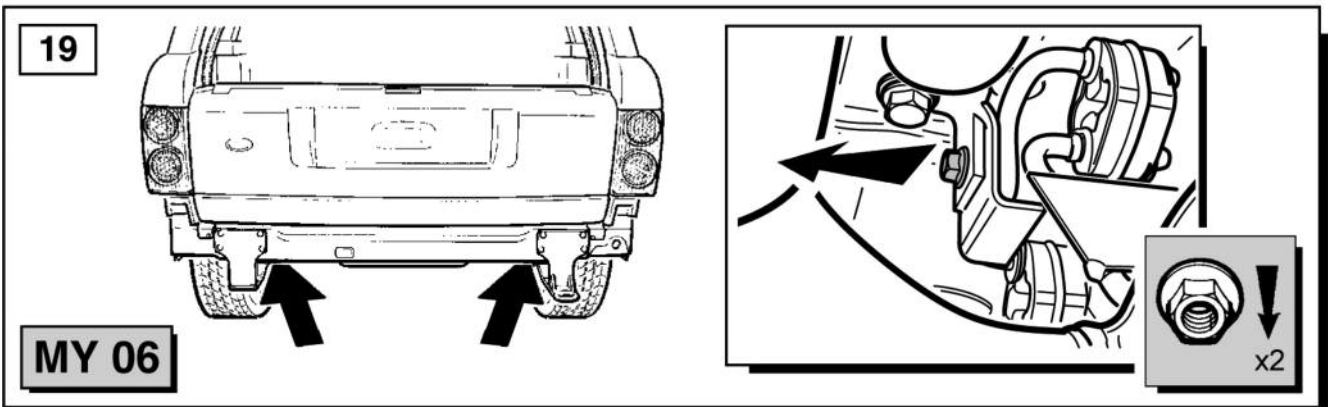

TOWBAR - ARMATURE - DATA
Coupling class - F
Approval number - 0888-00
D-Value - 16.4kN
S-Value - 150kg
Max Trailer Weight - 3500kg
(NOTE Refer to handbook for gross trainweight.)

Fitting Instructions

Range Rover L322 - Towbar Kit - Armature

Fitting Instructions

Range Rover L322 - Towbar Kit - Armature

Fitting Instructions

Range Rover L322 - Towbar Kit - Armature

Fitting Instructions

Range Rover L322 - Towbar Kit - Armature

Fitting Instructions