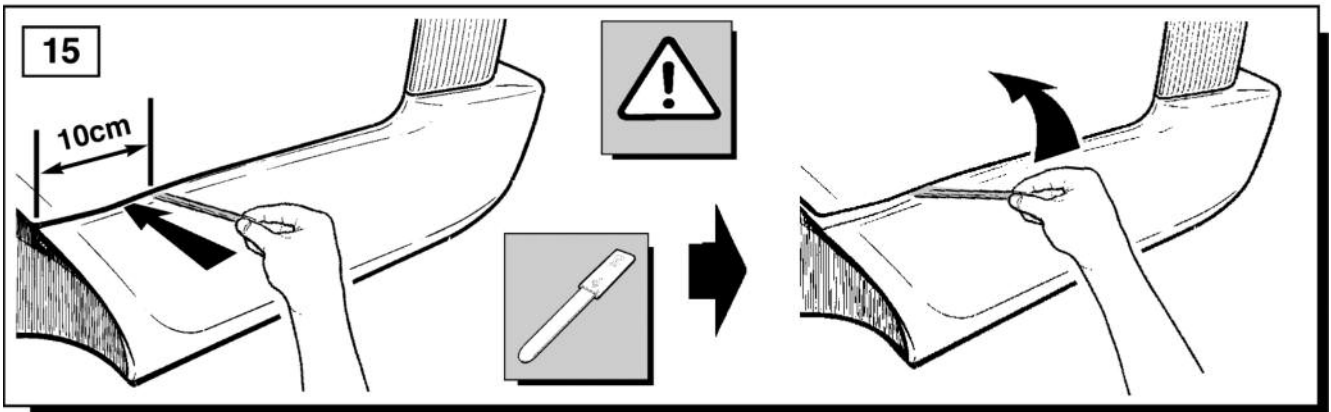

Fitting Instructions

Range Rover L322 - Towbar Kit - Armature