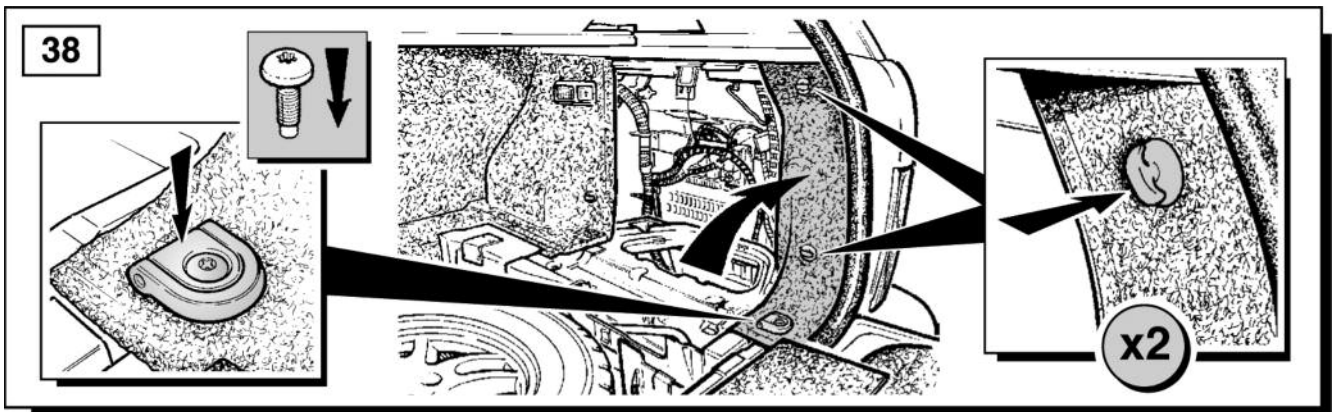

Range Rover L322 - Towbar Kit - Armature

Fitting Instructions

Range Rover L322 - Towbar Kit - Armature

Fitting Instructions

Range Rover L322 - Towbar Kit - Armature

Fitting Instructions

Range Rover L322 - Towbar Kit - Armature

Fitting Instructions

Range Rover L322 - Towbar Kit - Armature

For operation refer to handbook.

WARNING

Accessories which are not properly fitted can be dangerous. Read the instructions carefully prior to fitting. Whilst fitting, comply with the instructions at all times.