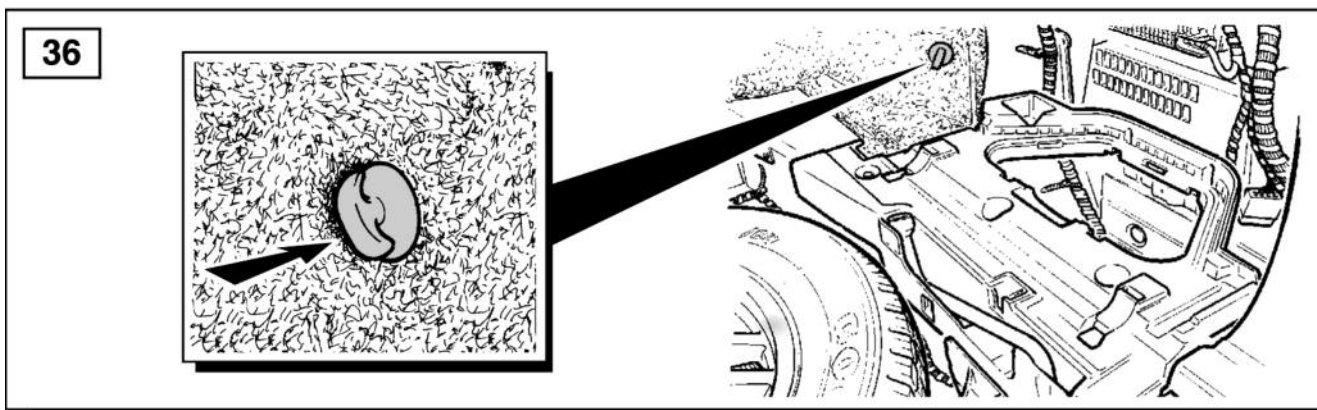

Range Rover L322 - Towbar Kit - Armature

Fitting Instructions

Range Rover L322 - Towbar Kit - Armature

Fitting Instructions

Range Rover L322 - Towbar Kit - Armature

Fitting Instructions

Range Rover L322 - Towbar Kit - Armature

Fitting Instructions

Range Rover L322 - Towbar Kit - Armature

For operation refer to handbook.

WARNING

Accessories which are not properly fitted can be dangerous. Read the instructions carefully prior to fitting. Whilst fitting, comply with the instructions at all times.