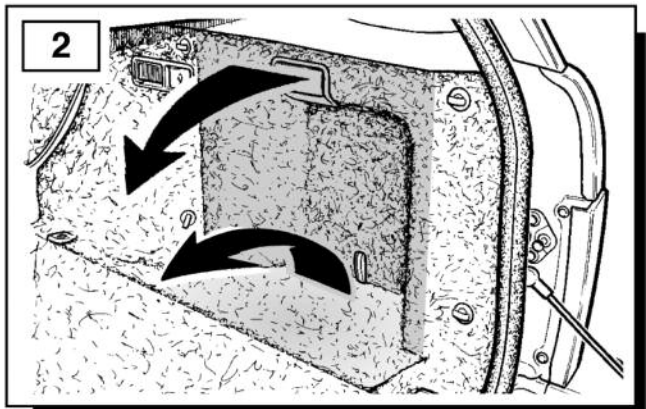

FITTING INSTRUCTIONS

> Range Rover L322

Towbar Kit - Armature

BRITPART

The quality parts for Land Rovers

Fitting Instructions

Range Rover L322 - Towbar Kit - Armature

The following instructions are valid for both sides of the vehicle.

TOWBAR - ARMATURE - DATA
Coupling class - F
Approval number - 0888-00
D-Value - 16.4kN
S-Value - 150kg
Max Trailer Weight - 3500kg
(NOTE Refer to handbook for gross trainweight.)

Fitting Instructions

Range Rover L322 - Towbar Kit - Armature