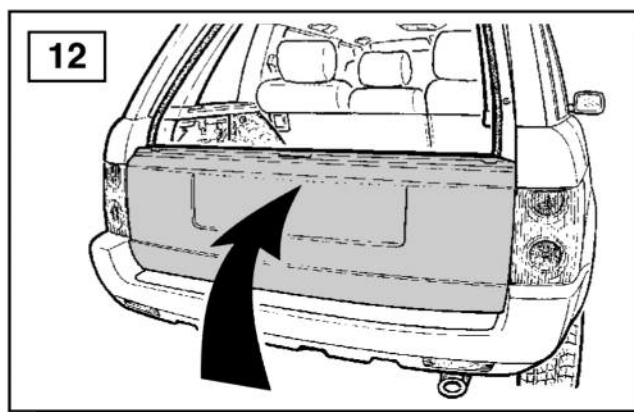

Fitting Instructions

Range Rover L322 - Towbar Kit - Armature