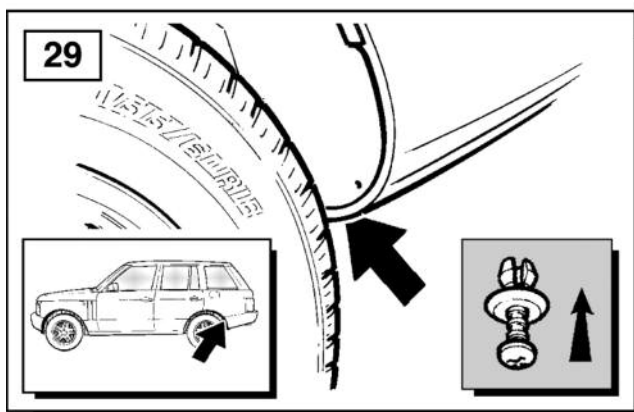

TOWBAR - ARMATURE - DATA
Coupling class - F
Approval number - 0888-00
D-Value - 16.4kN
S-Value - 150kg
Max Trailer Weight - 3500kg
(NOTE Refer to handbook for gross trainweight.)

Fitting Instructions

Range Rover L322 - Towbar Kit - Armature

Range Rover L322 - Towbar Kit - Armature

Fitting Instructions

Range Rover L322 - Towbar Kit - Armature

Fitting Instructions

Range Rover L322 - Towbar Kit - Armature

Fitting Instructions

Range Rover L322 - Towbar Kit - Armature

Fitting Instructions

Range Rover L322 - Towbar Kit - Armature

For operation refer to handbook.

WARNING

Accessories which are not properly fitted can be dangerous. Read the instructions carefully prior to fitting. Whilst fitting, comply with the instructions at all times.