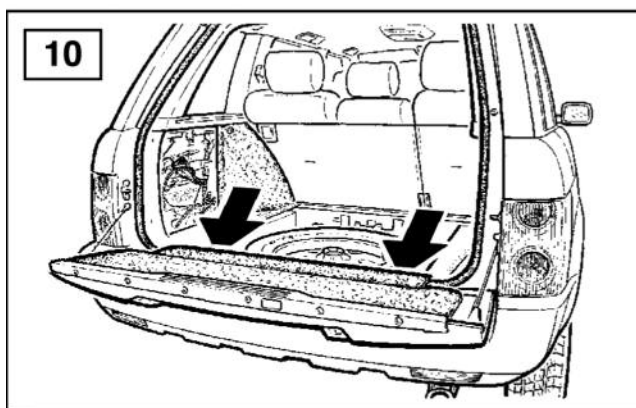

Fitting Instructions

Range Rover L322 - Towbar Kit - Armature