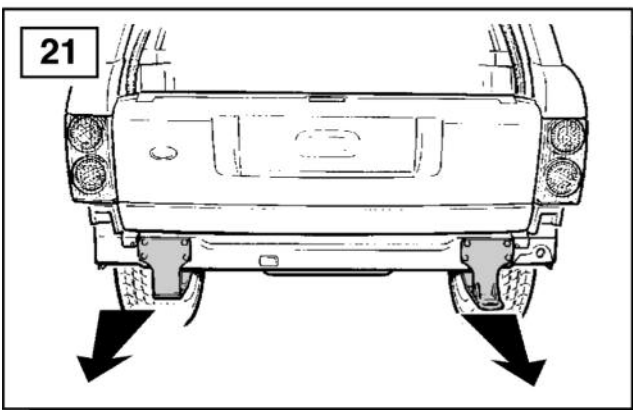

TOWBAR - ARMATURE - DATA
Coupling class - F
Approval number - 0888-00
D-Value - 16.4kN
S-Value - 150kg
Max Trailer Weight - 3500kg
(NOTE Refer to handbook for gross trainweight.)

Fitting Instructions

Range Rover L322 - Towbar Kit - Armature

Fitting Instructions

Range Rover L322 - Towbar Kit - Armature

Fitting Instructions

Range Rover L322 - Towbar Kit - Armature

Fitting Instructions

Range Rover L322 - Towbar Kit - Armature

Fitting Instructions