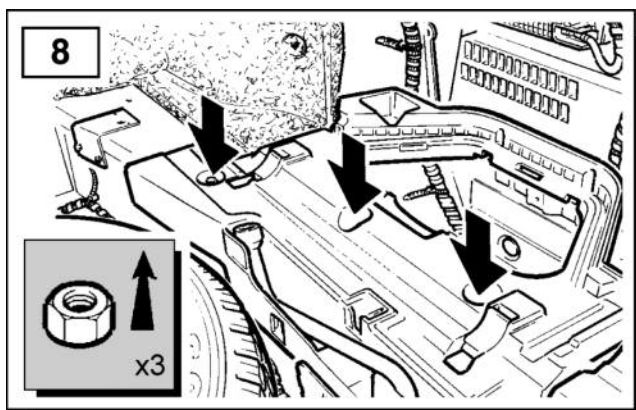

FITTING INSTRUCTIONS

> Range Rover L322

Towbar Kit - Armature

BRITPART

The quality parts for Land Rovers

Fitting Instructions

Range Rover L322 - Towbar Kit - Armature

The following instructions are valid for both sides of the vehicle.

TOWBAR - ARMATURE - DATA
Coupling class - F
Approval number - 0888-00
D-Value - 16.4kN
S-Value - 150kg
Max Trailer Weight - 3500kg
(NOTE Refer to handbook for gross trainweight.)

Fitting Instructions

Range Rover L322 - Towbar Kit - Armature

Fitting Instructions

Range Rover L322 - Towbar Kit - Armature

Fitting Instructions

Range Rover L322 - Towbar Kit - Armature

Fitting Instructions

Range Rover L322 - Towbar Kit - Armature

Fitting Instructions