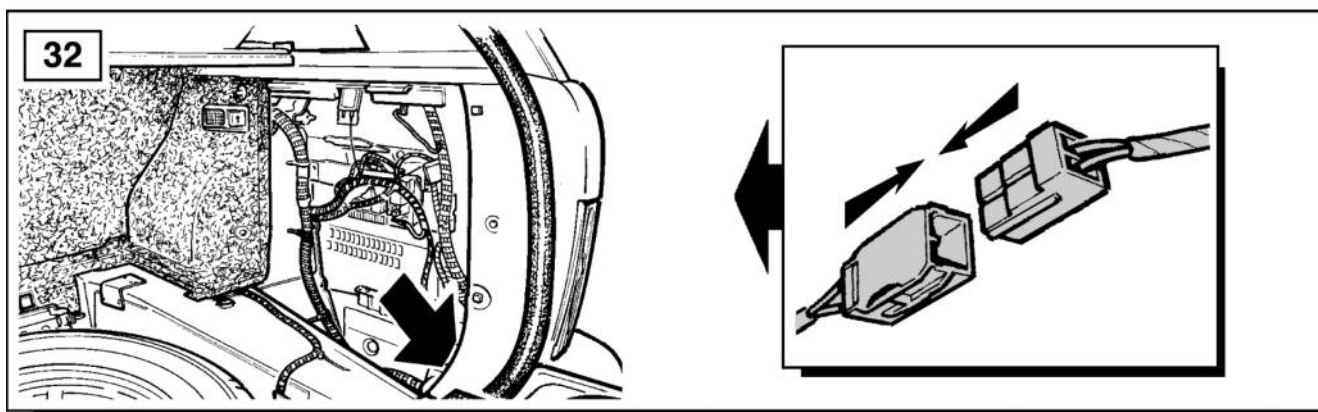

Range Rover L322 - Towbar Kit - Armature

Fitting Instructions

Range Rover L322 - Towbar Kit - Armature

Fitting Instructions

Range Rover L322 - Towbar Kit - Armature

Fitting Instructions

Range Rover L322 - Towbar Kit - Armature

Fitting Instructions

Range Rover L322 - Towbar Kit - Armature

For operation refer to handbook.

WARNING

Accessories which are not properly fitted can be dangerous. Read the instructions carefully prior to fitting. Whilst fitting, comply with the instructions at all times.