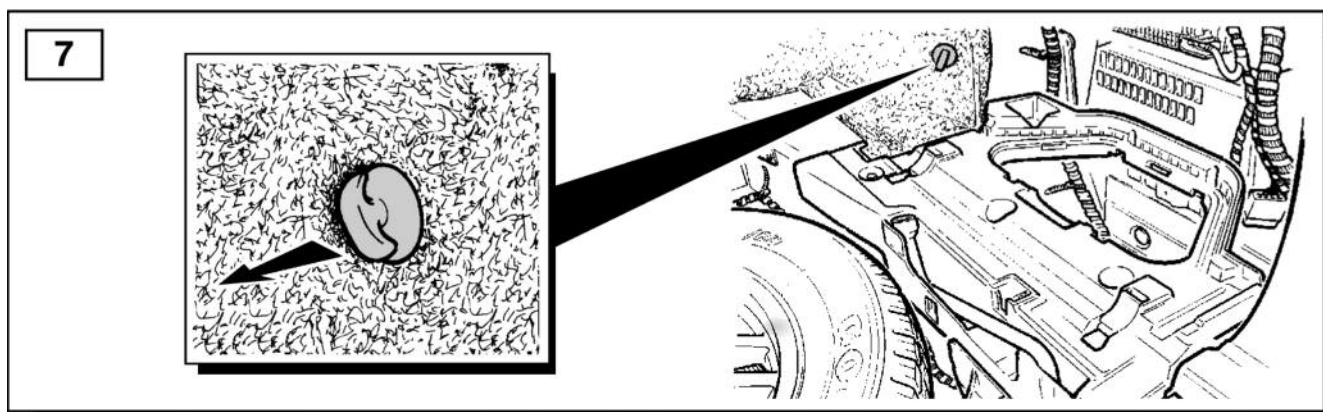

FITTING INSTRUCTIONS

> Range Rover L322

Towbar Kit - Armature

BRITPART

The quality parts for Land Rovers

Fitting Instructions

Range Rover L322 - Towbar Kit - Armature

The following instructions are valid for both sides of the vehicle.

TOWBAR - ARMATURE - DATA
Coupling class - F
Approval number - 0888-00
D-Value - 16.4kN
S-Value - 150kg
Max Trailer Weight - 3500kg
(NOTE Refer to handbook for gross trainweight.)

Fitting Instructions

Range Rover L322 - Towbar Kit - Armature