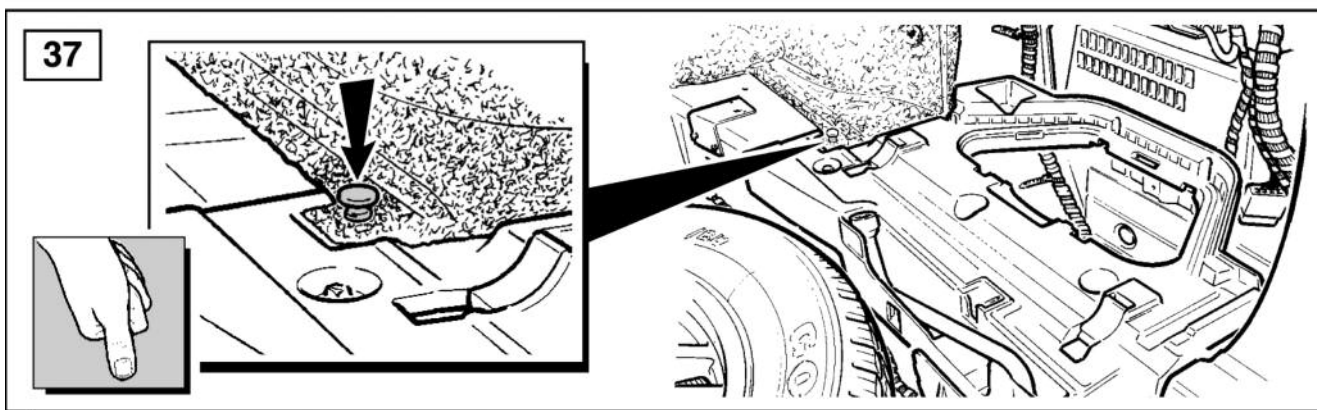

Range Rover L322 - Towbar Kit - Armature

Fitting Instructions

Range Rover L322 - Towbar Kit - Armature

Fitting Instructions

Range Rover L322 - Towbar Kit - Armature

Fitting Instructions

Range Rover L322 - Towbar Kit - Armature

Fitting Instructions

Range Rover L322 - Towbar Kit - Armature

For operation refer to handbook.

WARNING

Accessories which are not properly fitted can be dangerous. Read the instructions carefully prior to fitting. Whilst fitting, comply with the instructions at all times.