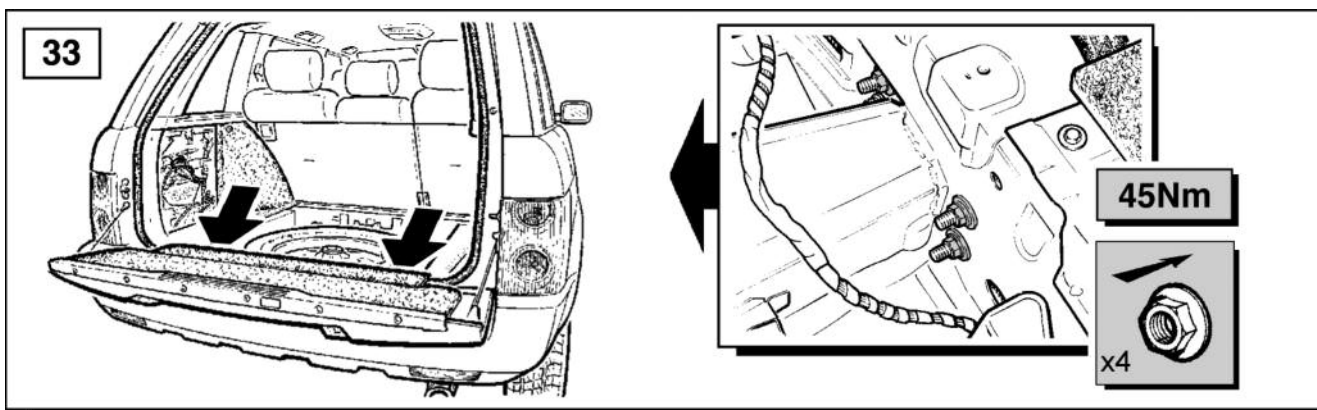

TOWBAR - ARMATURE - DATA
Coupling class - F
Approval number - 0888-00
D-Value - 16.4kN
S-Value - 150kg
Max Trailer Weight - 3500kg
(NOTE Refer to handbook for gross trainweight.)

Fitting Instructions

Range Rover L322 - Towbar Kit - Armature

Range Rover L322 - Towbar Kit - Armature

Fitting Instructions

Range Rover L322 - Towbar Kit - Armature

Fitting Instructions

Range Rover L322 - Towbar Kit - Armature

Fitting Instructions

Range Rover L322 - Towbar Kit - Armature

Fitting Instructions

Range Rover L322 - Towbar Kit - Armature

For operation refer to handbook.

WARNING

Accessories which are not properly fitted can be dangerous. Read the instructions carefully prior to fitting. Whilst fitting, comply with the instructions at all times.