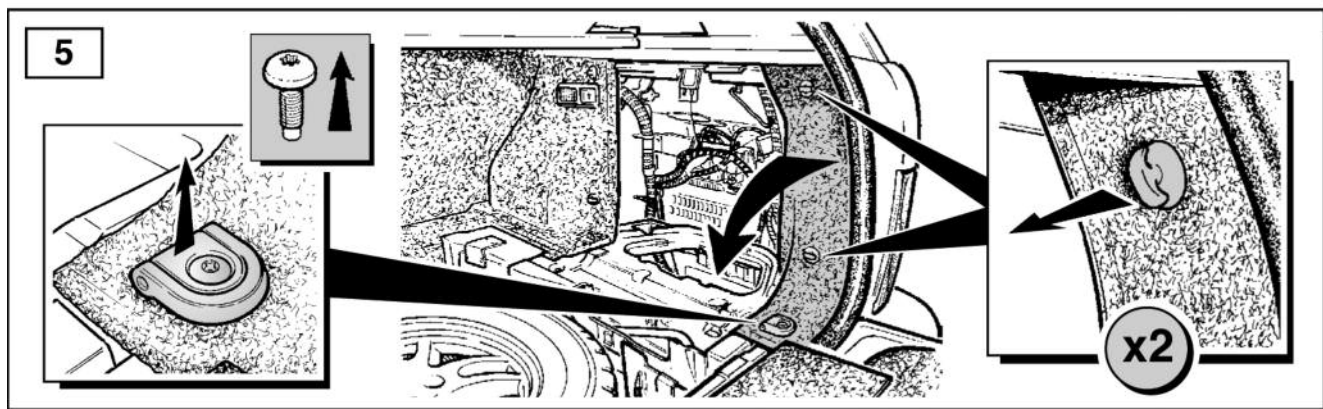

FITTING INSTRUCTIONS

> Range Rover L322

Towbar Kit - Armature

BRITPART

The quality parts for Land Rovers

Fitting Instructions

Range Rover L322 - Towbar Kit - Armature

The following instructions are valid for both sides of the vehicle.

TOWBAR - ARMATURE - DATA
Coupling class - F
Approval number - 0888-00
D-Value - 16.4kN
S-Value - 150kg
Max Trailer Weight - 3500kg
(NOTE Refer to handbook for gross trainweight.)

Fitting Instructions

Range Rover L322 - Towbar Kit - Armature