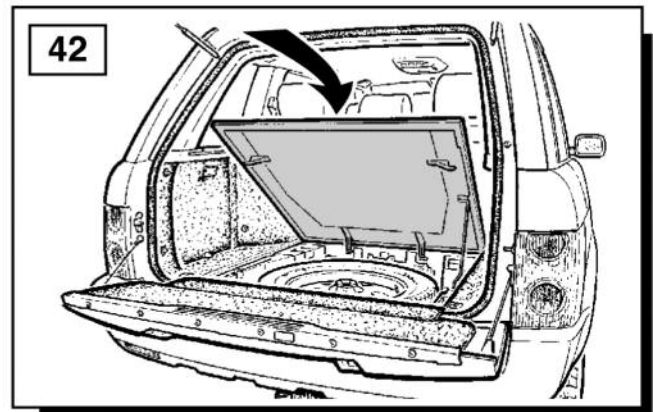

Range Rover L322 - Towbar Kit - Armature

Fitting Instructions

Range Rover L322 - Towbar Kit - Armature

Fitting Instructions

Range Rover L322 - Towbar Kit - Armature

Fitting Instructions

Range Rover L322 - Towbar Kit - Armature

Fitting Instructions

Range Rover L322 - Towbar Kit - Armature

For operation refer to handbook.

WARNING

Accessories which are not properly fitted can be dangerous. Read the instructions carefully prior to fitting. Whilst fitting, comply with the instructions at all times.