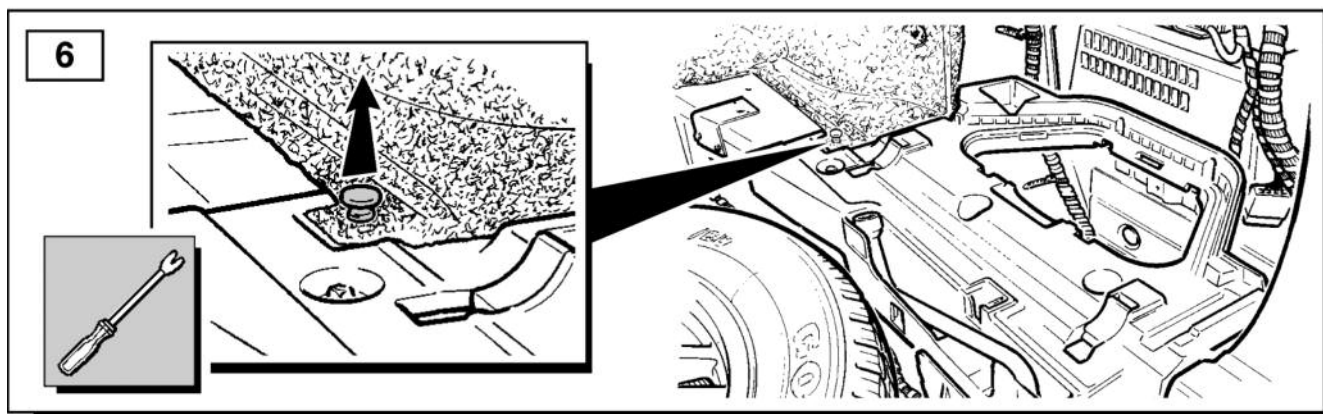

FITTING INSTRUCTIONS

> Range Rover L322

Towbar Kit - Armature

BRITPART

The quality parts for Land Rovers

Fitting Instructions

Range Rover L322 - Towbar Kit - Armature

The following instructions are valid for both sides of the vehicle.

TOWBAR - ARMATURE - DATA
Coupling class - F
Approval number - 0888-00
D-Value - 16.4kN
S-Value - 150kg
Max Trailer Weight - 3500kg
(NOTE Refer to handbook for gross trainweight.)

Fitting Instructions

Range Rover L322 - Towbar Kit - Armature