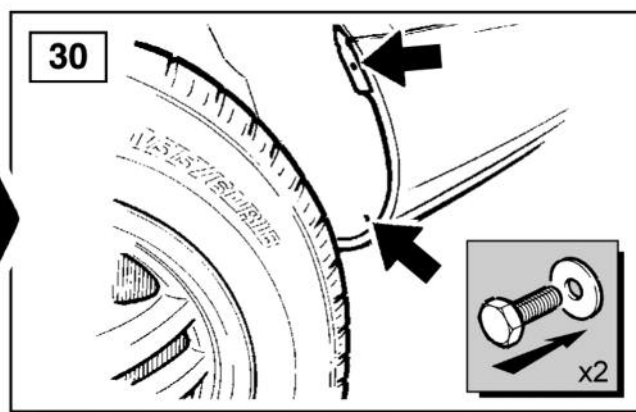

TOWBAR - ARMATURE - DATA
Coupling class - F
Approval number - 0888-00
D-Value - 16.4kN
S-Value - 150kg
Max Trailer Weight - 3500kg
(NOTE Refer to handbook for gross trainweight.)

Fitting Instructions

Range Rover L322 - Towbar Kit - Armature

Range Rover L322 - Towbar Kit - Armature

Fitting Instructions

Range Rover L322 - Towbar Kit - Armature

Fitting Instructions

Range Rover L322 - Towbar Kit - Armature

Fitting Instructions

Range Rover L322 - Towbar Kit - Armature

Fitting Instructions

Range Rover L322 - Towbar Kit - Armature

For operation refer to handbook.

WARNING

Accessories which are not properly fitted can be dangerous. Read the instructions carefully prior to fitting. Whilst fitting, comply with the instructions at all times.