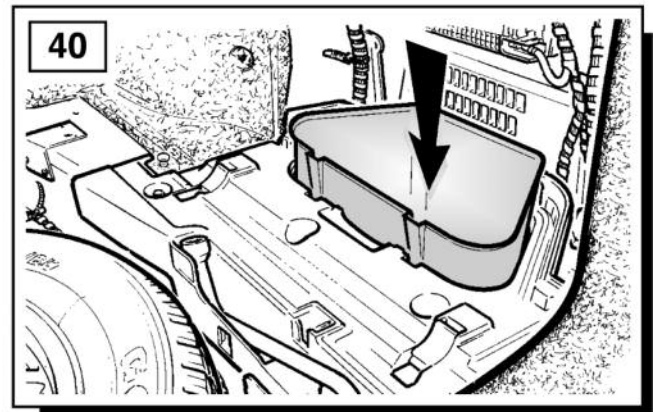

Range Rover L322 - Towbar Kit - Armature

Fitting Instructions

Range Rover L322 - Towbar Kit - Armature

Fitting Instructions

Range Rover L322 - Towbar Kit - Armature

Fitting Instructions

Range Rover L322 - Towbar Kit - Armature

Fitting Instructions

Range Rover L322 - Towbar Kit - Armature

For operation refer to handbook.

WARNING

Accessories which are not properly fitted can be dangerous. Read the instructions carefully prior to fitting. Whilst fitting, comply with the instructions at all times.