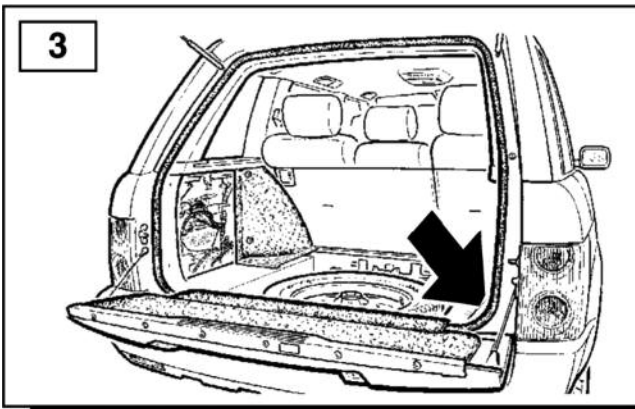

FITTING INSTRUCTIONS

> Range Rover L322

Towbar Kit - Armature

BRITPART

The quality parts for Land Rovers

Fitting Instructions

Range Rover L322 - Towbar Kit - Armature

The following instructions are valid for both sides of the vehicle.

TOWBAR - ARMATURE - DATA
Coupling class - F
Approval number - 0888-00
D-Value - 16.4kN
S-Value - 150kg
Max Trailer Weight - 3500kg
(NOTE Refer to handbook for gross trainweight.)

Fitting Instructions

Range Rover L322 - Towbar Kit - Armature