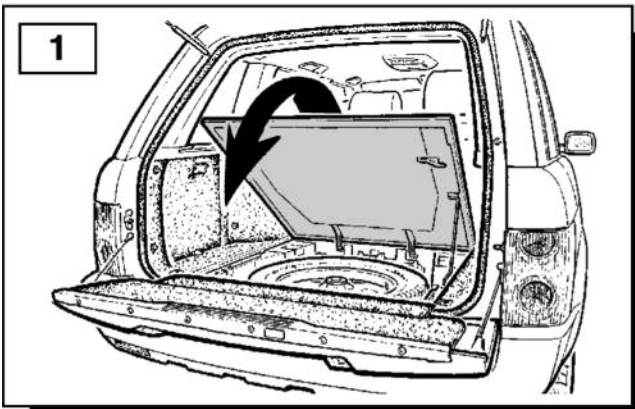

FITTING INSTRUCTIONS

> Range Rover L322

Towbar Kit - Armature

BRITPART

The quality parts for Land Rovers

Fitting Instructions

Range Rover L322 - Towbar Kit - Armature

The following instructions are valid for both sides of the vehicle.

TOWBAR - ARMATURE - DATA
Coupling class - F
Approval number - 0888-00
D-Value - 16.4kN
S-Value - 150kg
Max Trailer Weight - 3500kg
(NOTE Refer to handbook for gross trainweight.)

Fitting Instructions

Range Rover L322 - Towbar Kit - Armature