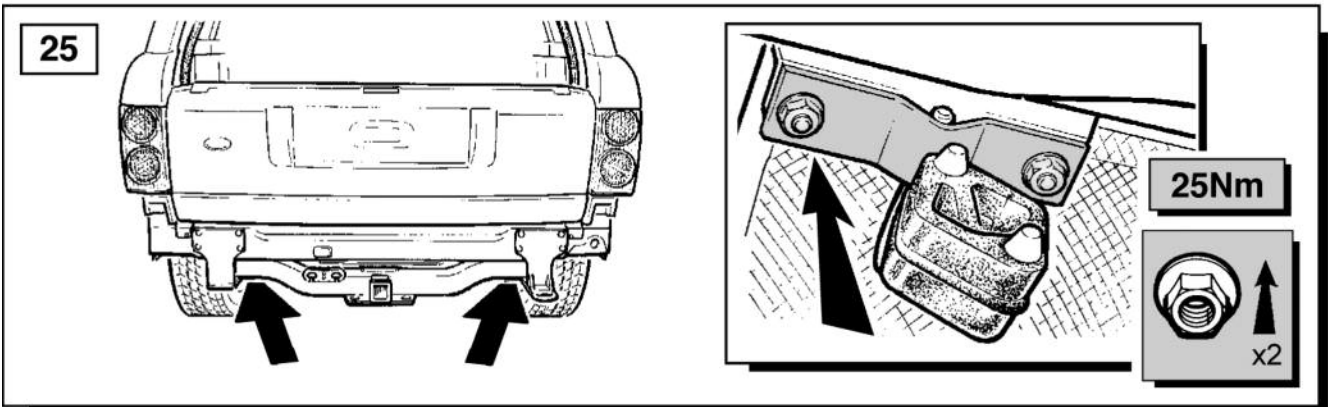

Fitting Instructions

Range Rover L322 - Towbar Kit - Armature