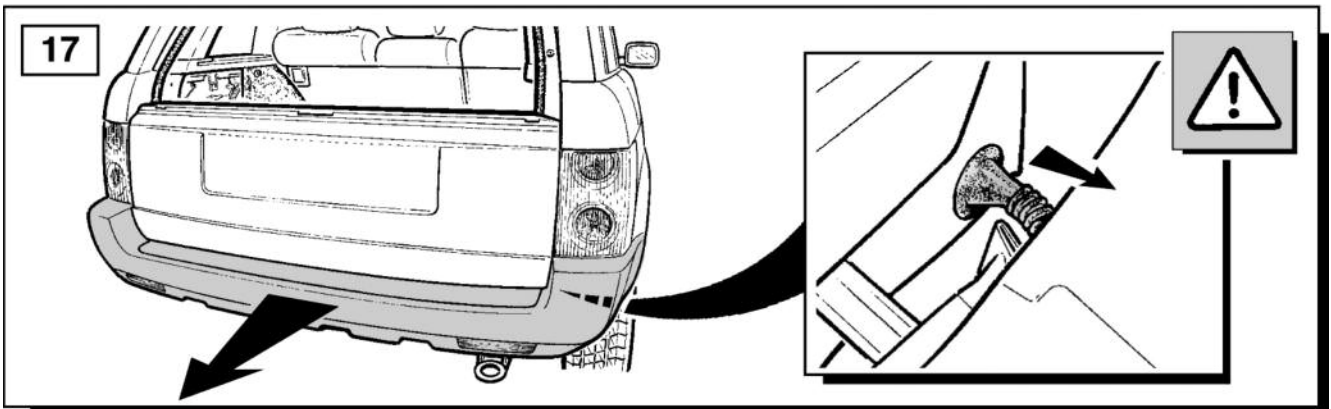

Fitting Instructions

Range Rover L322 - Towbar Kit - Armature