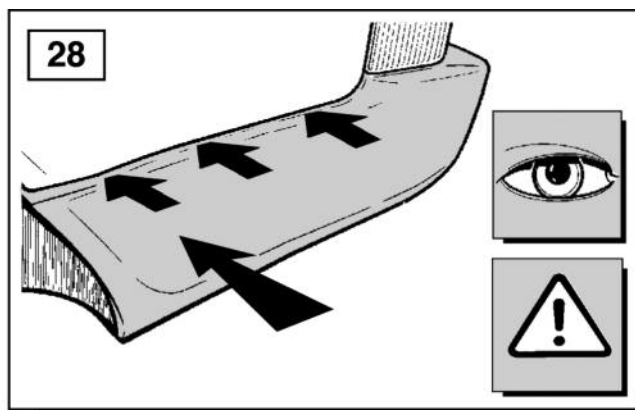

Fitting Instructions

Range Rover L322 - Towbar Kit - Armature

Fitting Instructions

Range Rover L322 - Towbar Kit - Armature

Fitting Instructions

Range Rover L322 - Towbar Kit - Armature

Fitting Instructions

Range Rover L322 - Towbar Kit - Armature

Fitting Instructions

Range Rover L322 - Towbar Kit - Armature

Fitting Instructions

Range Rover L322 - Towbar Kit - Armature

Fitting Instructions

Range Rover L322 - Towbar Kit - Armature

Fitting Instructions

Range Rover L322 - Towbar Kit - Armature

For operation refer to handbook.

WARNING

Accessories which are not properly fitted can be dangerous. Read the instructions carefully prior to fitting. Whilst fitting, comply with the instructions at all times.