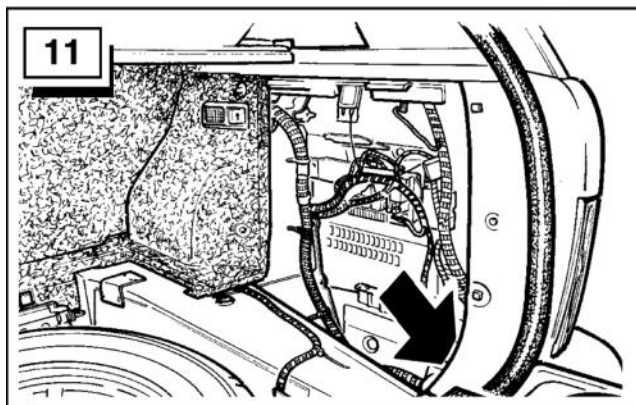

FITTING INSTRUCTIONS

> Range Rover L322

Towbar Kit - Armature

BRITPART

The quality parts for Land Rovers

Fitting Instructions

Range Rover L322 - Towbar Kit - Armature

The following instructions are valid for both sides of the vehicle.

TOWBAR - ARMATURE - DATA
Coupling class - F
Approval number - 0888-00
D-Value - 16.4kN
S-Value - 150kg
Max Trailer Weight - 3500kg
(NOTE Refer to handbook for gross trainweight.)

Fitting Instructions

Range Rover L322 - Towbar Kit - Armature

Fitting Instructions

Range Rover L322 - Towbar Kit - Armature

Fitting Instructions

Range Rover L322 - Towbar Kit - Armature

Fitting Instructions

Range Rover L322 - Towbar Kit - Armature

Fitting Instructions