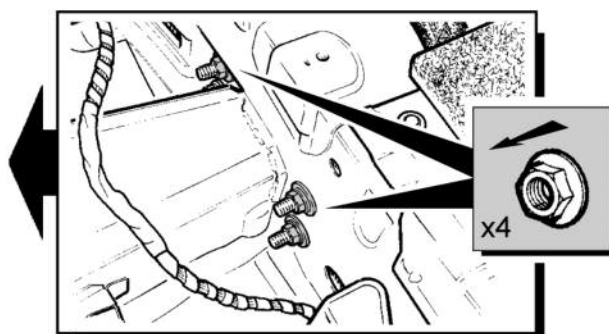

FITTING INSTRUCTIONS

> Range Rover L322

Towbar Kit - Armature

BRITPART

The quality parts for Land Rovers

Fitting Instructions

Range Rover L322 - Towbar Kit - Armature

The following instructions are valid for both sides of the vehicle.

TOWBAR - ARMATURE - DATA
Coupling class - F
Approval number - 0888-00
D-Value - 16.4kN
S-Value - 150kg
Max Trailer Weight - 3500kg
(NOTE Refer to handbook for gross trainweight.)

Fitting Instructions

Range Rover L322 - Towbar Kit - Armature

Fitting Instructions

Range Rover L322 - Towbar Kit - Armature

Fitting Instructions

Range Rover L322 - Towbar Kit - Armature

Fitting Instructions

Range Rover L322 - Towbar Kit - Armature

Fitting Instructions