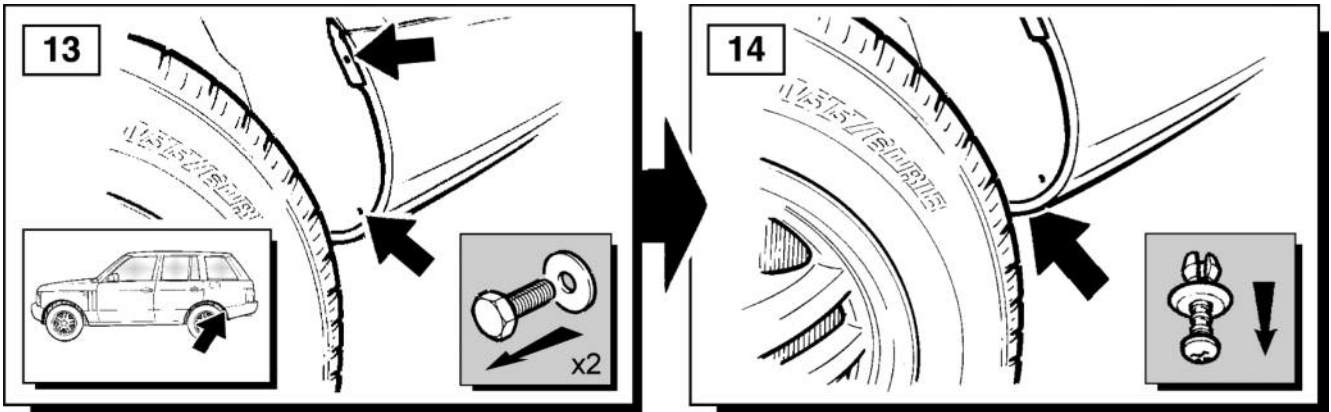

Fitting Instructions

Range Rover L322 - Towbar Kit - Armature