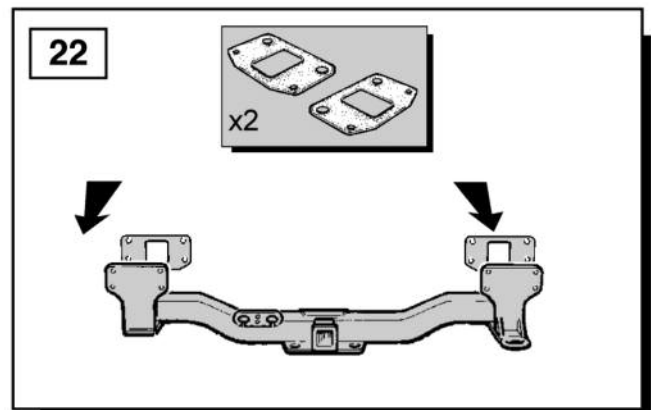

FITTING INSTRUCTIONS

> Range Rover L322

Towbar Kit - Armature

BRITPART

The quality parts for Land Rovers

Fitting Instructions

Range Rover L322 - Towbar Kit - Armature

The following instructions are valid for both sides of the vehicle.

TOWBAR - ARMATURE - DATA
Coupling class - F
Approval number - 0888-00
D-Value - 16.4kN
S-Value - 150kg
Max Trailer Weight - 3500kg
(NOTE Refer to handbook for gross trainweight.)

Fitting Instructions

Range Rover L322 - Towbar Kit - Armature

Fitting Instructions

Range Rover L322 - Towbar Kit - Armature

Fitting Instructions

Range Rover L322 - Towbar Kit - Armature

Fitting Instructions

Range Rover L322 - Towbar Kit - Armature

Fitting Instructions

Range Rover L322 - Towbar Kit - Armature

Fitting Instructions

Range Rover L322 - Towbar Kit - Armature

Fitting Instructions

Range Rover L322 - Towbar Kit - Armature

Fitting Instructions

Range Rover L322 - Towbar Kit - Armature