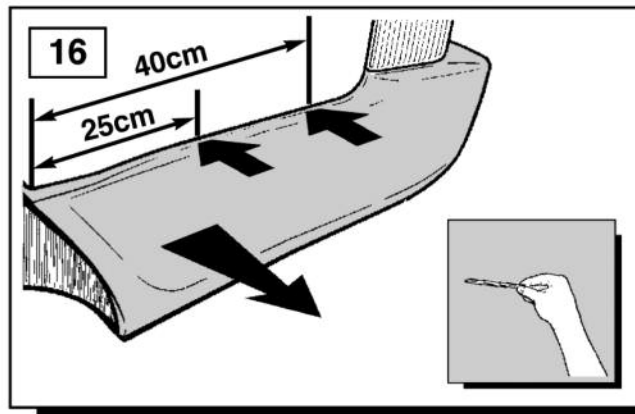

FITTING INSTRUCTIONS

> Range Rover L322

Towbar Kit - Armature

BRITPART

The quality parts for Land Rovers

Fitting Instructions

Range Rover L322 - Towbar Kit - Armature

The following instructions are valid for both sides of the vehicle.

TOWBAR - ARMATURE - DATA
Coupling class - F
Approval number - 0888-00
D-Value - 16.4kN
S-Value - 150kg
Max Trailer Weight - 3500kg
(NOTE Refer to handbook for gross trainweight.)

Fitting Instructions

Range Rover L322 - Towbar Kit - Armature

Fitting Instructions

Range Rover L322 - Towbar Kit - Armature

Fitting Instructions

Range Rover L322 - Towbar Kit - Armature

Fitting Instructions

Range Rover L322 - Towbar Kit - Armature

Fitting Instructions