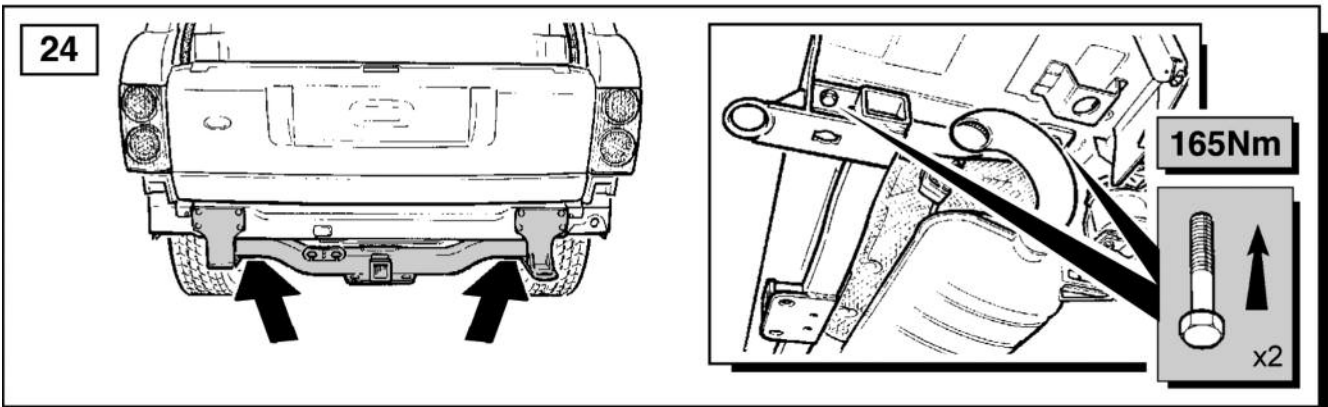

Fitting Instructions

Range Rover L322 - Towbar Kit - Armature