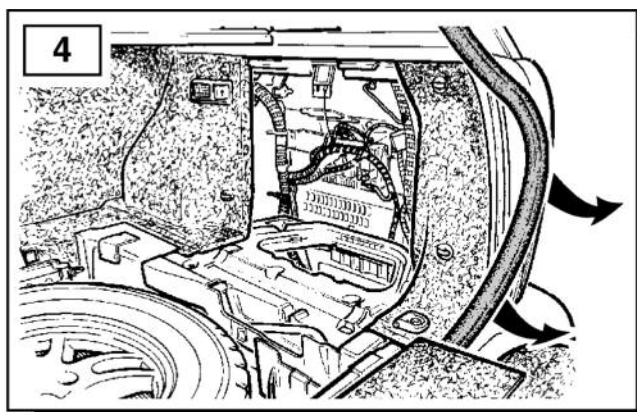

FITTING INSTRUCTIONS

> Range Rover L322

Towbar Kit - Armature

BRITPART

The quality parts for Land Rovers

Fitting Instructions

Range Rover L322 - Towbar Kit - Armature

The following instructions are valid for both sides of the vehicle.

TOWBAR - ARMATURE - DATA
Coupling class - F
Approval number - 0888-00
D-Value - 16.4kN
S-Value - 150kg
Max Trailer Weight - 3500kg
(NOTE Refer to handbook for gross trainweight.)

Fitting Instructions

Range Rover L322 - Towbar Kit - Armature