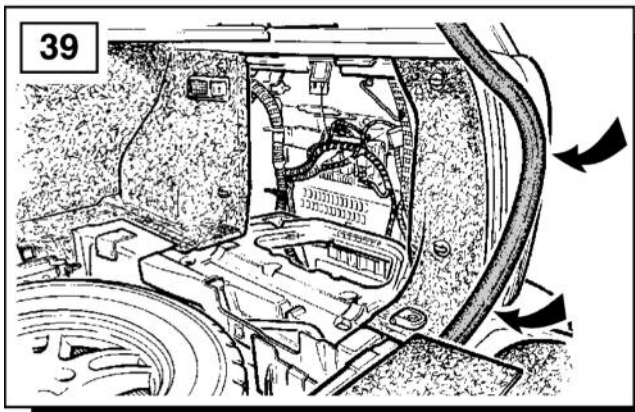

Range Rover L322 - Towbar Kit - Armature

Fitting Instructions

Range Rover L322 - Towbar Kit - Armature

Fitting Instructions

Range Rover L322 - Towbar Kit - Armature

Fitting Instructions

Range Rover L322 - Towbar Kit - Armature

Fitting Instructions

Range Rover L322 - Towbar Kit - Armature

For operation refer to handbook.

WARNING

Accessories which are not properly fitted can be dangerous. Read the instructions carefully prior to fitting. Whilst fitting, comply with the instructions at all times.