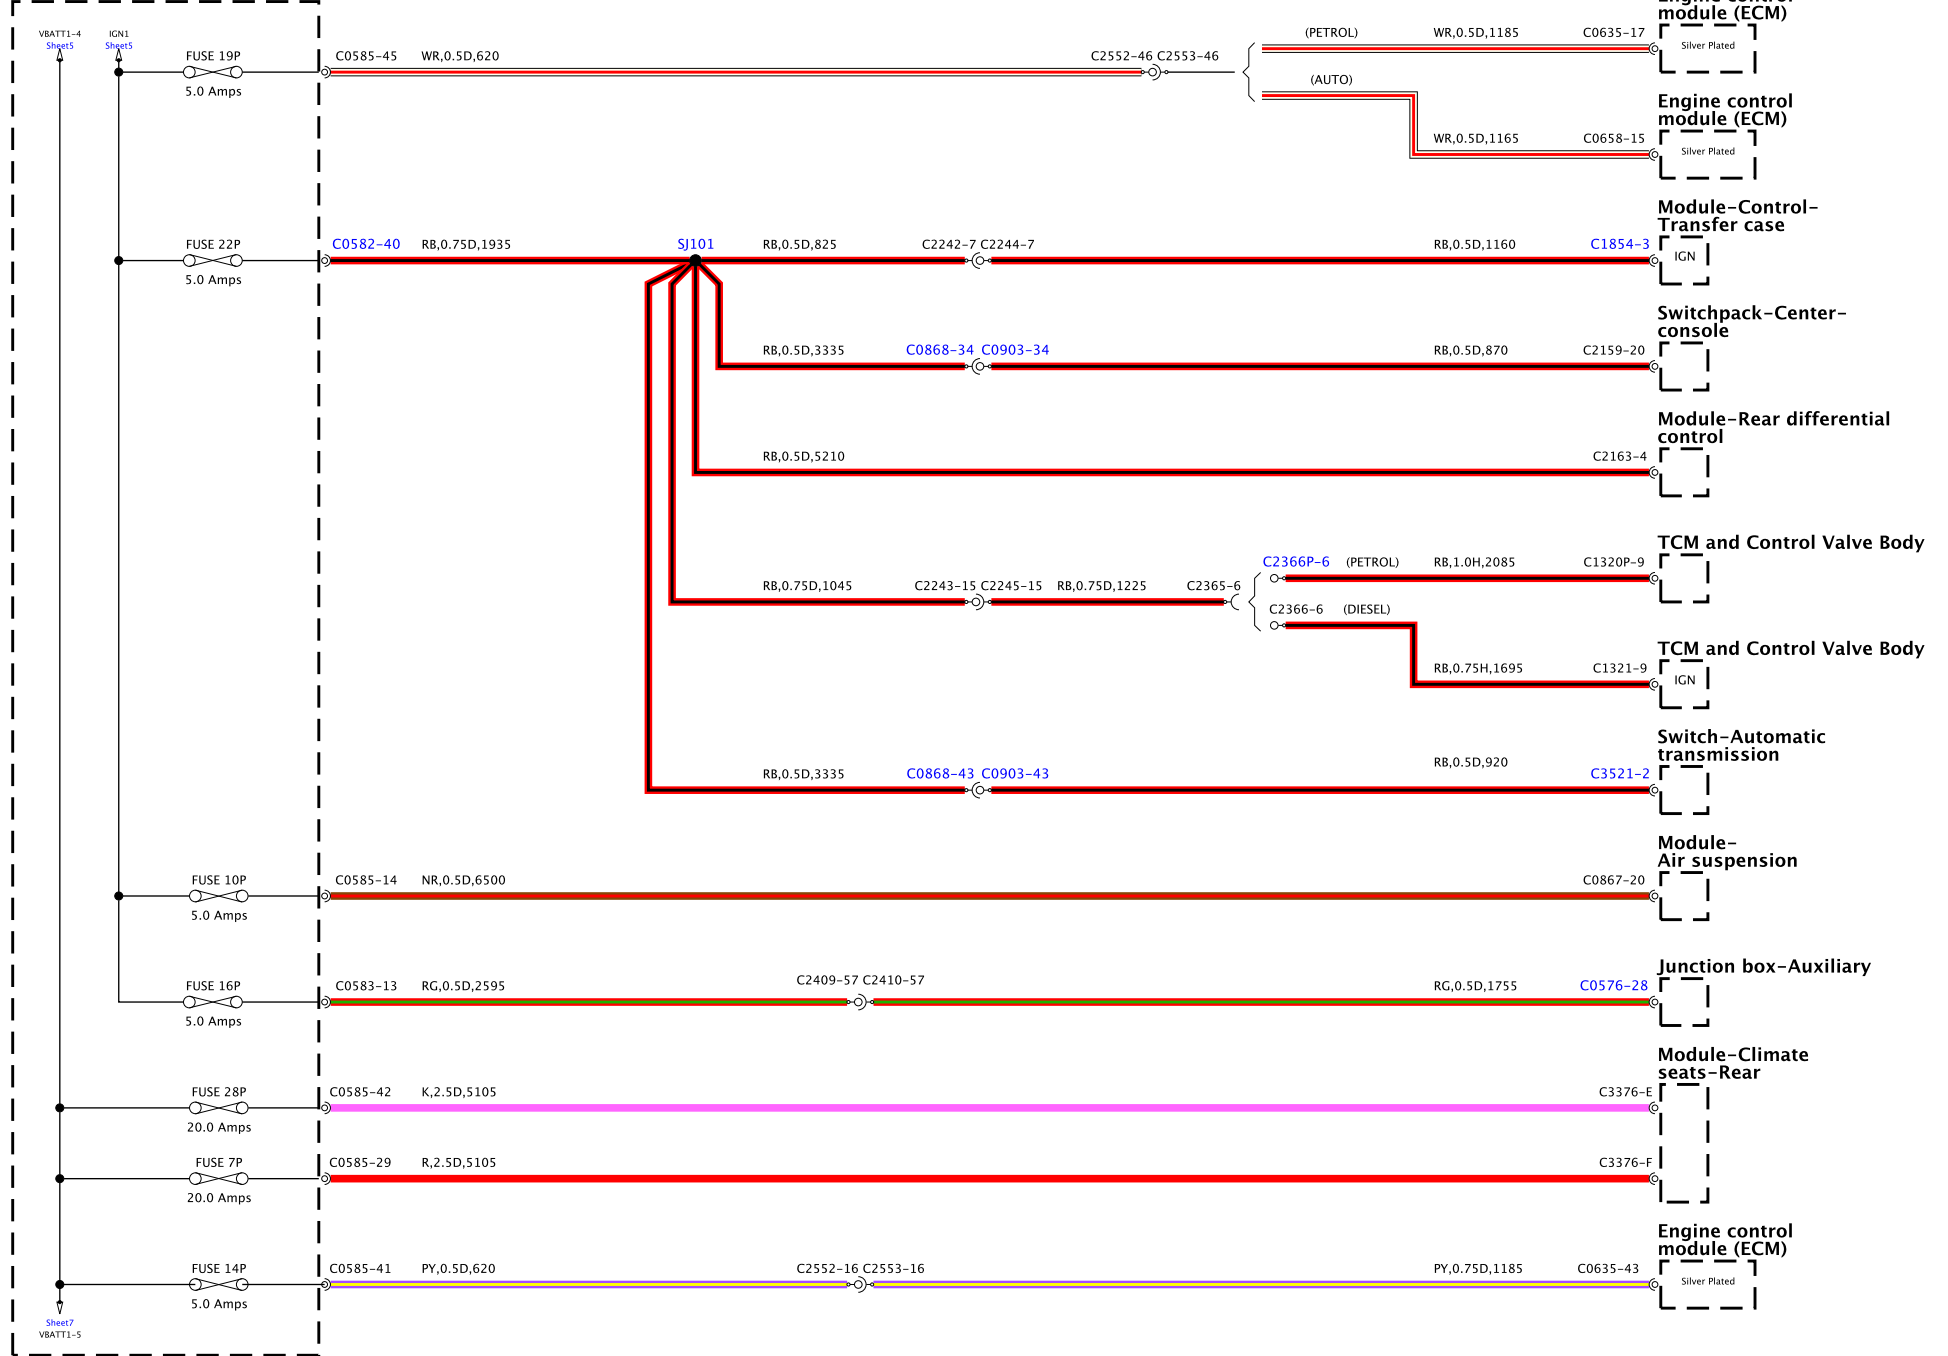

Junction box-Central