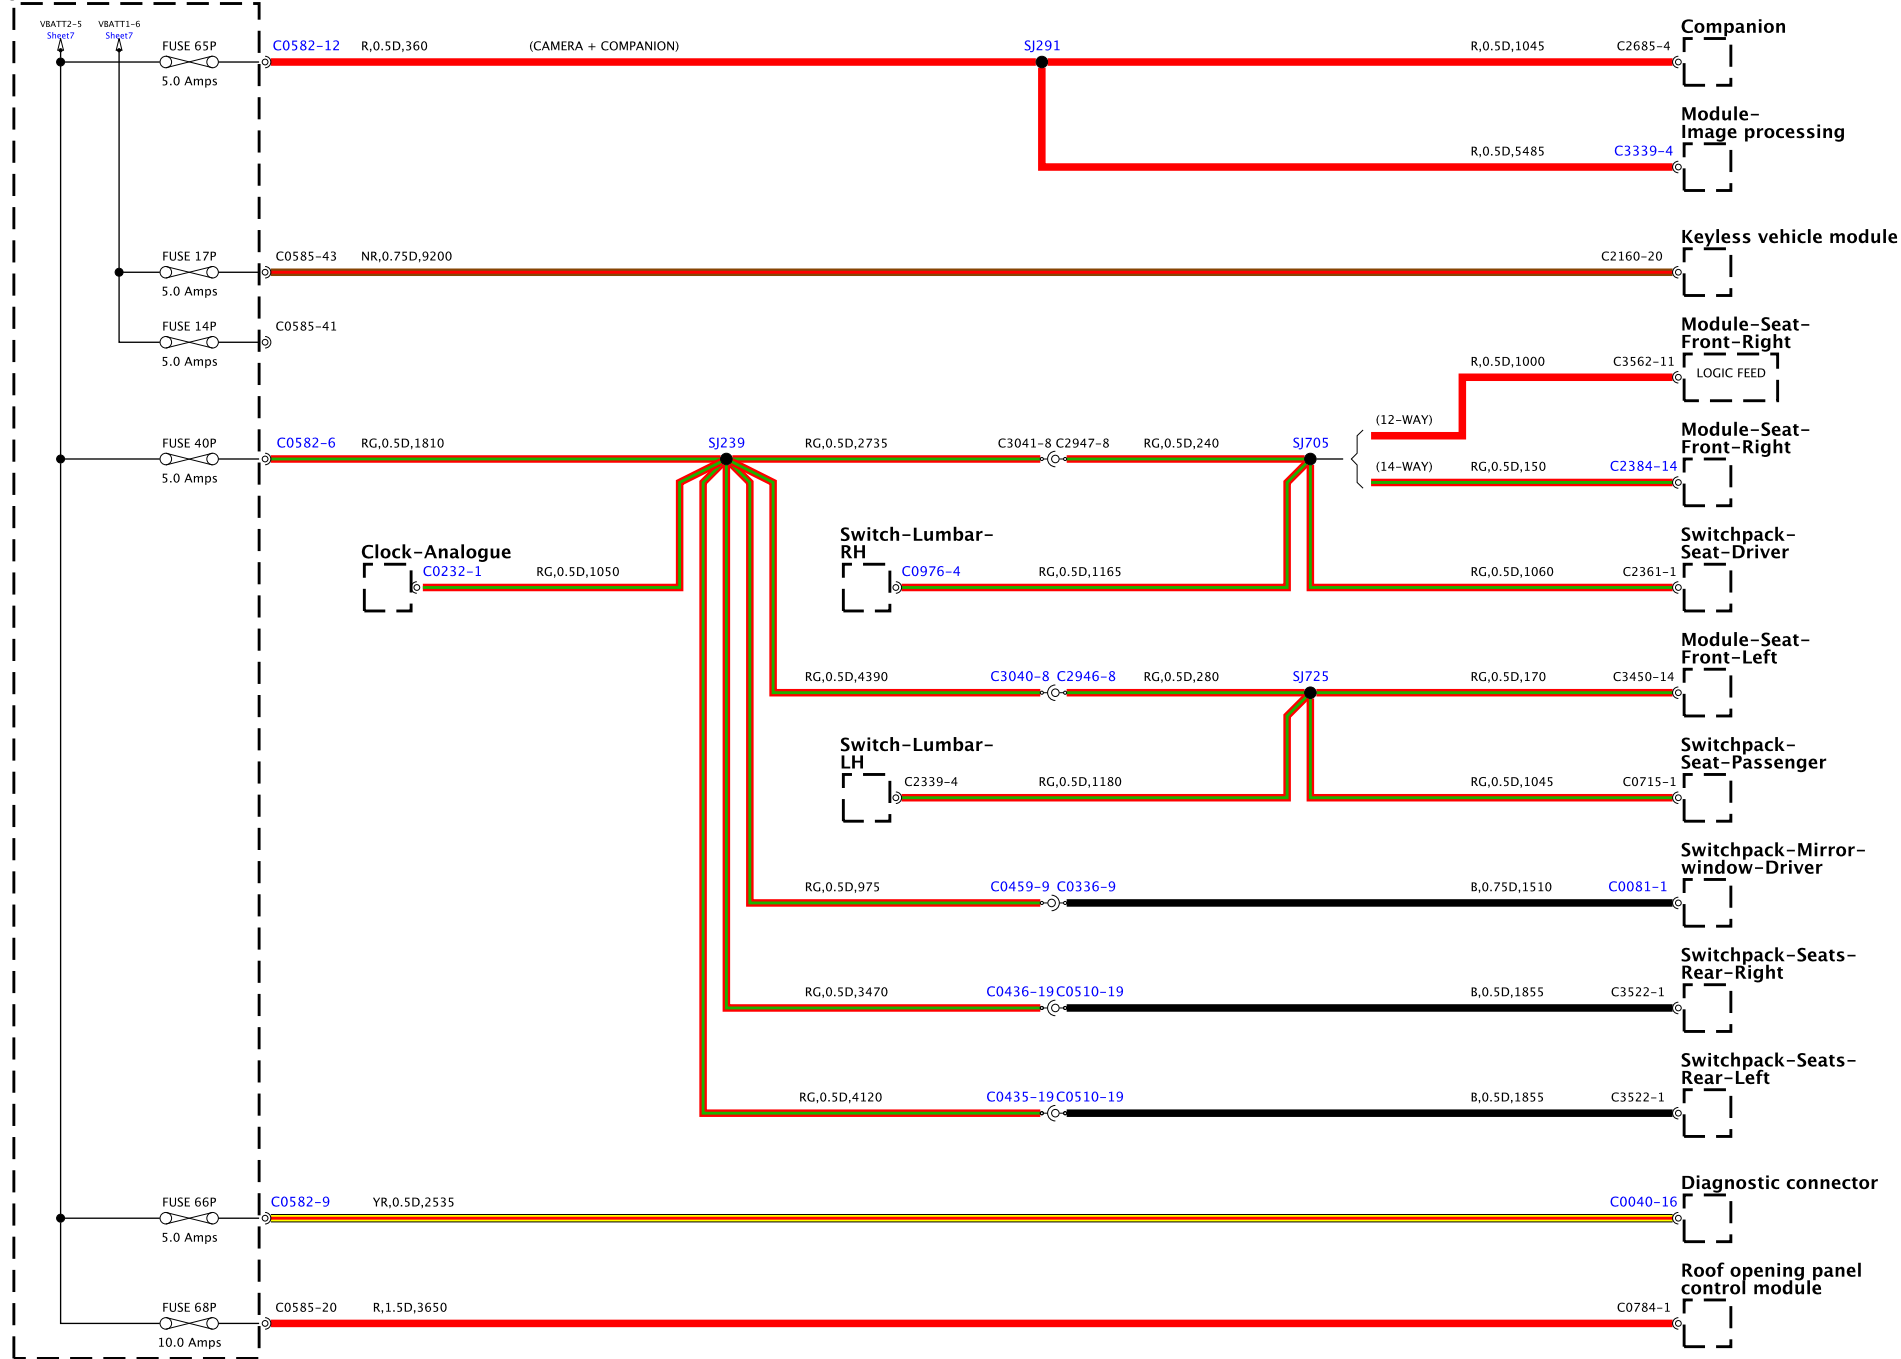

Junction box-Central