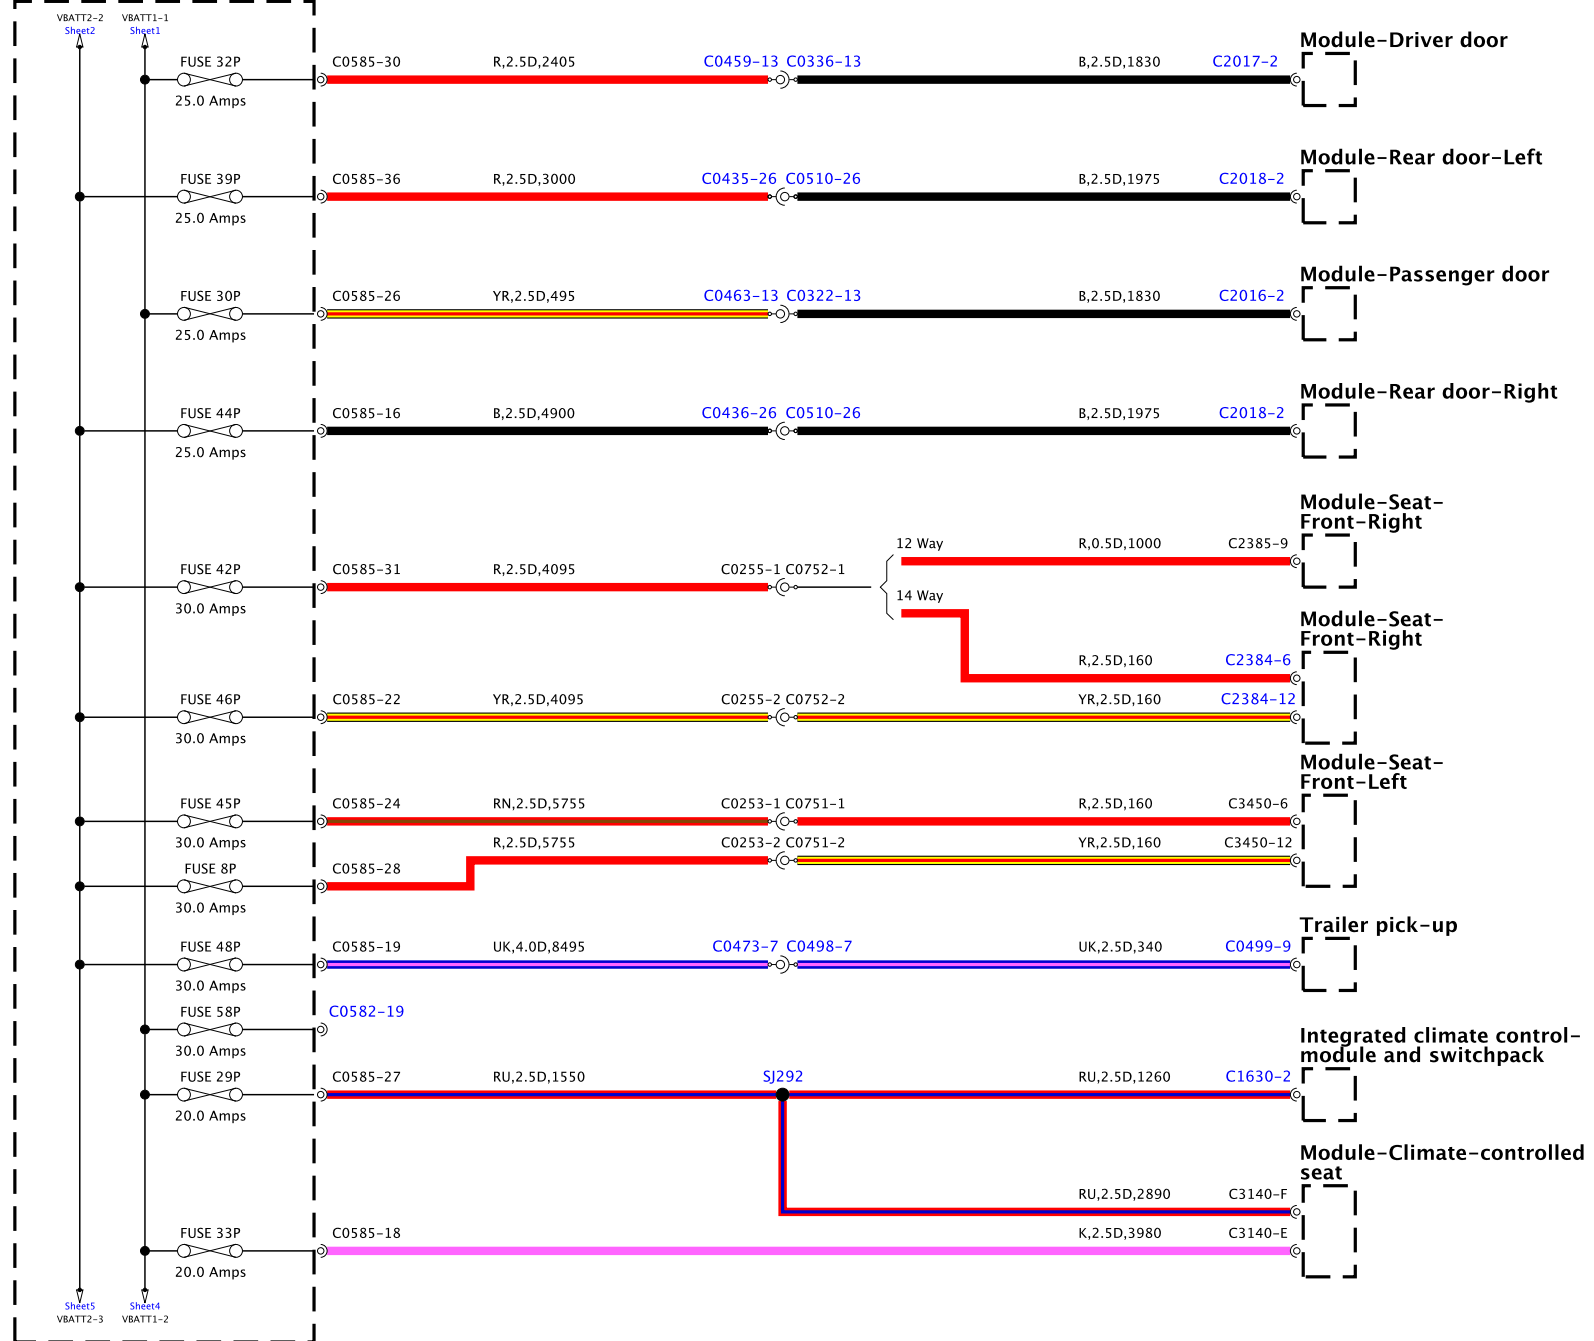

Junction box-Central