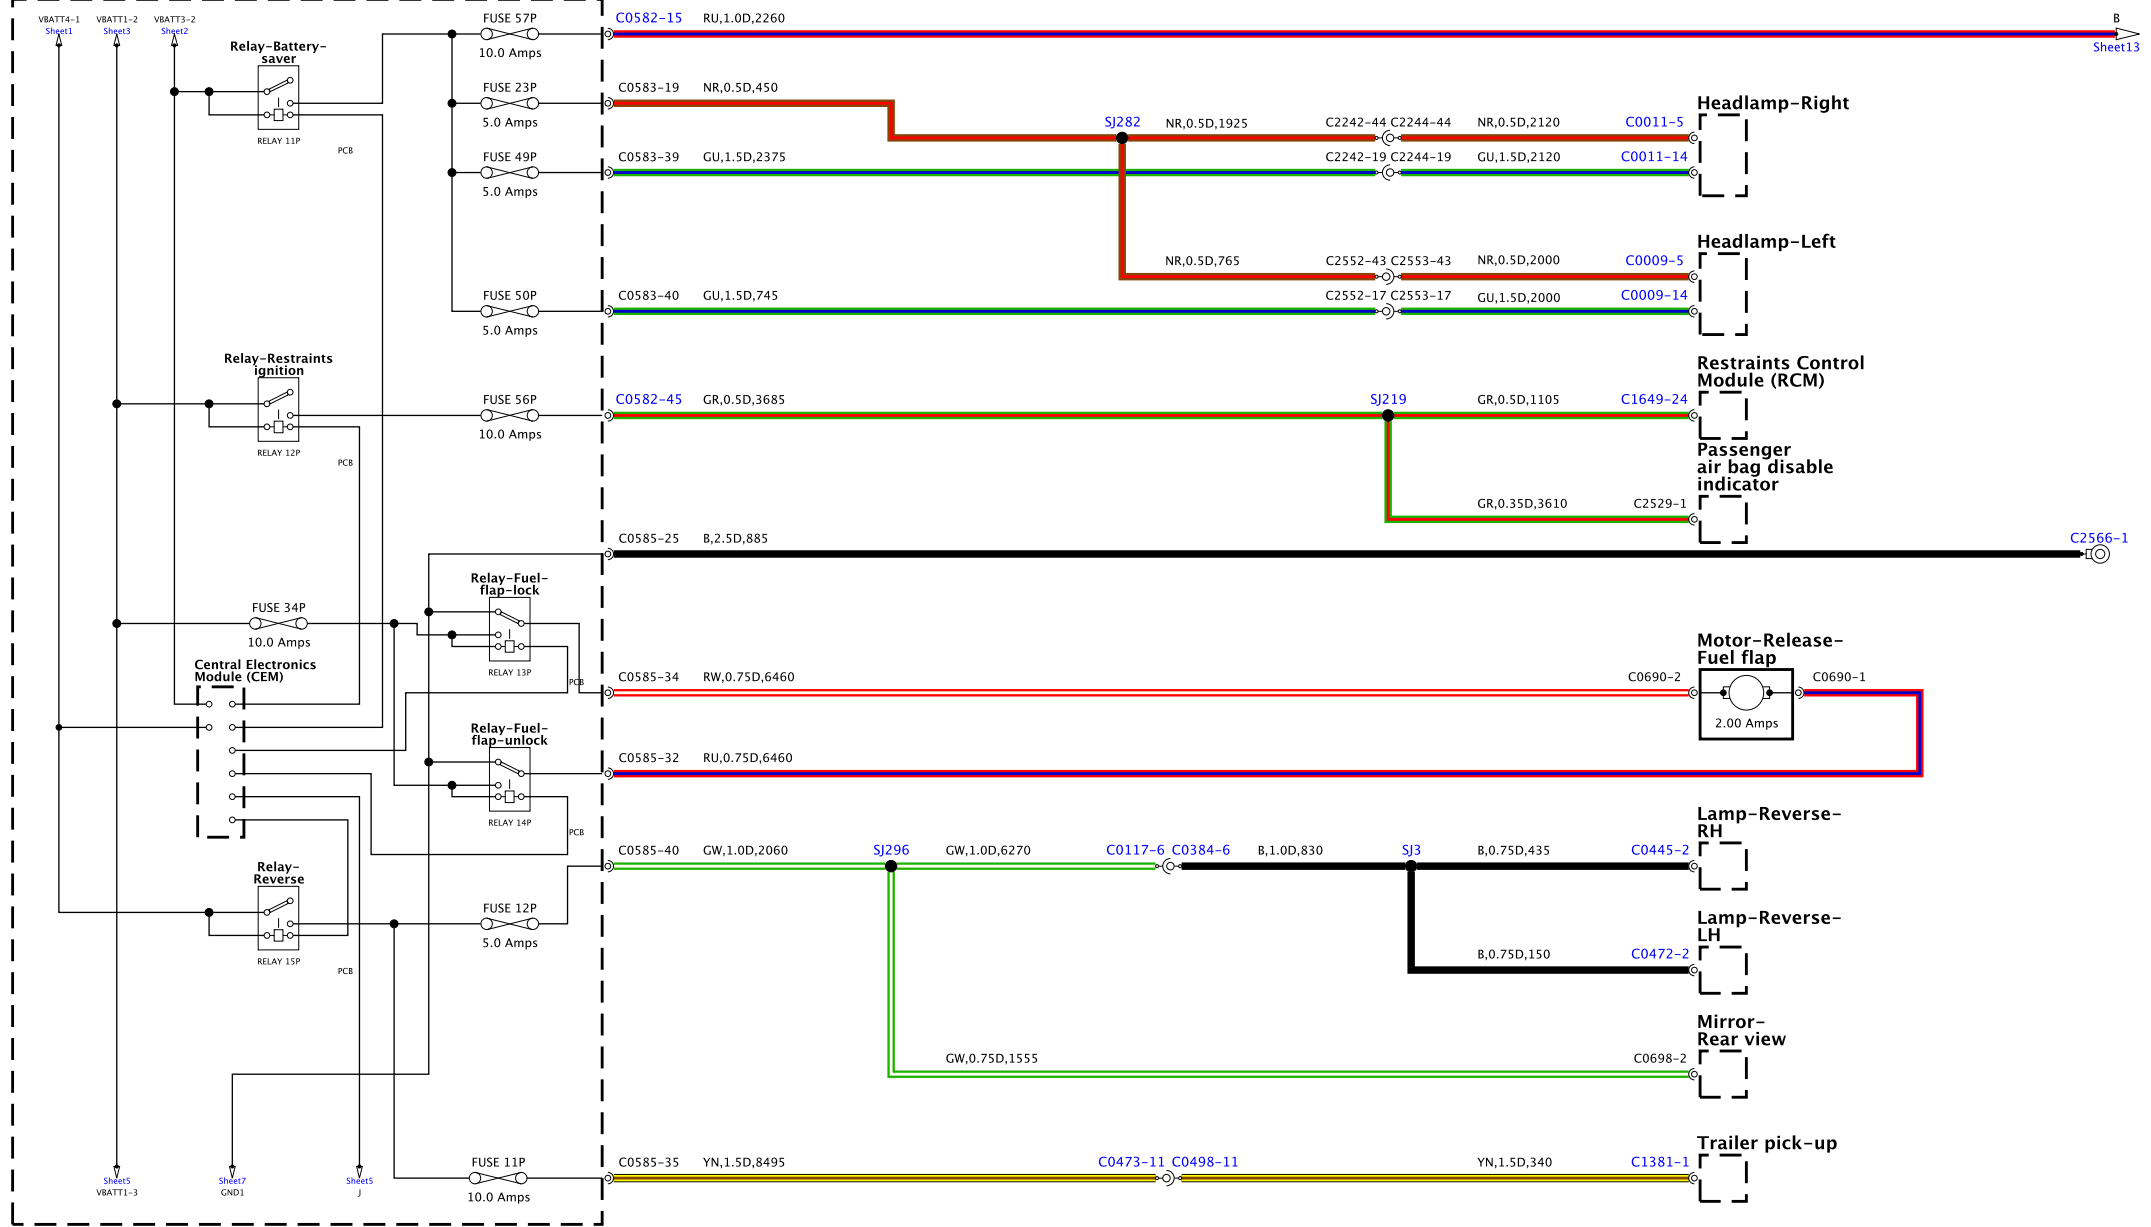

Junction box-Battery

Junction box-Central

Sheet2 VBATT3-1
Sheet3 VBATT1-1
Sheet2 VBATT2-1
Sheet4 VBATT4-1

C2563-1

BH42-2010-H-A-02-13-Service-0322-11M1-0R01

Junction box-Central

BH42-70010-H-A-03-13-Service (L322-11MY-J081)

Junction box-Central

Junction box-Central

Junction box-Central

BH42-70010-H-A-06-13-Service (322-11MY-0081)

Junction box-Central

BH42-70010-H-A-07-13-Service (332-11MY) (003)

Junction box-Central

BH42-20010-HA-08-13-Service (332-11MY-30E1)

Junction box-Central

BH42-2001D-HA-09-13-Service 8,320-11MY-0081