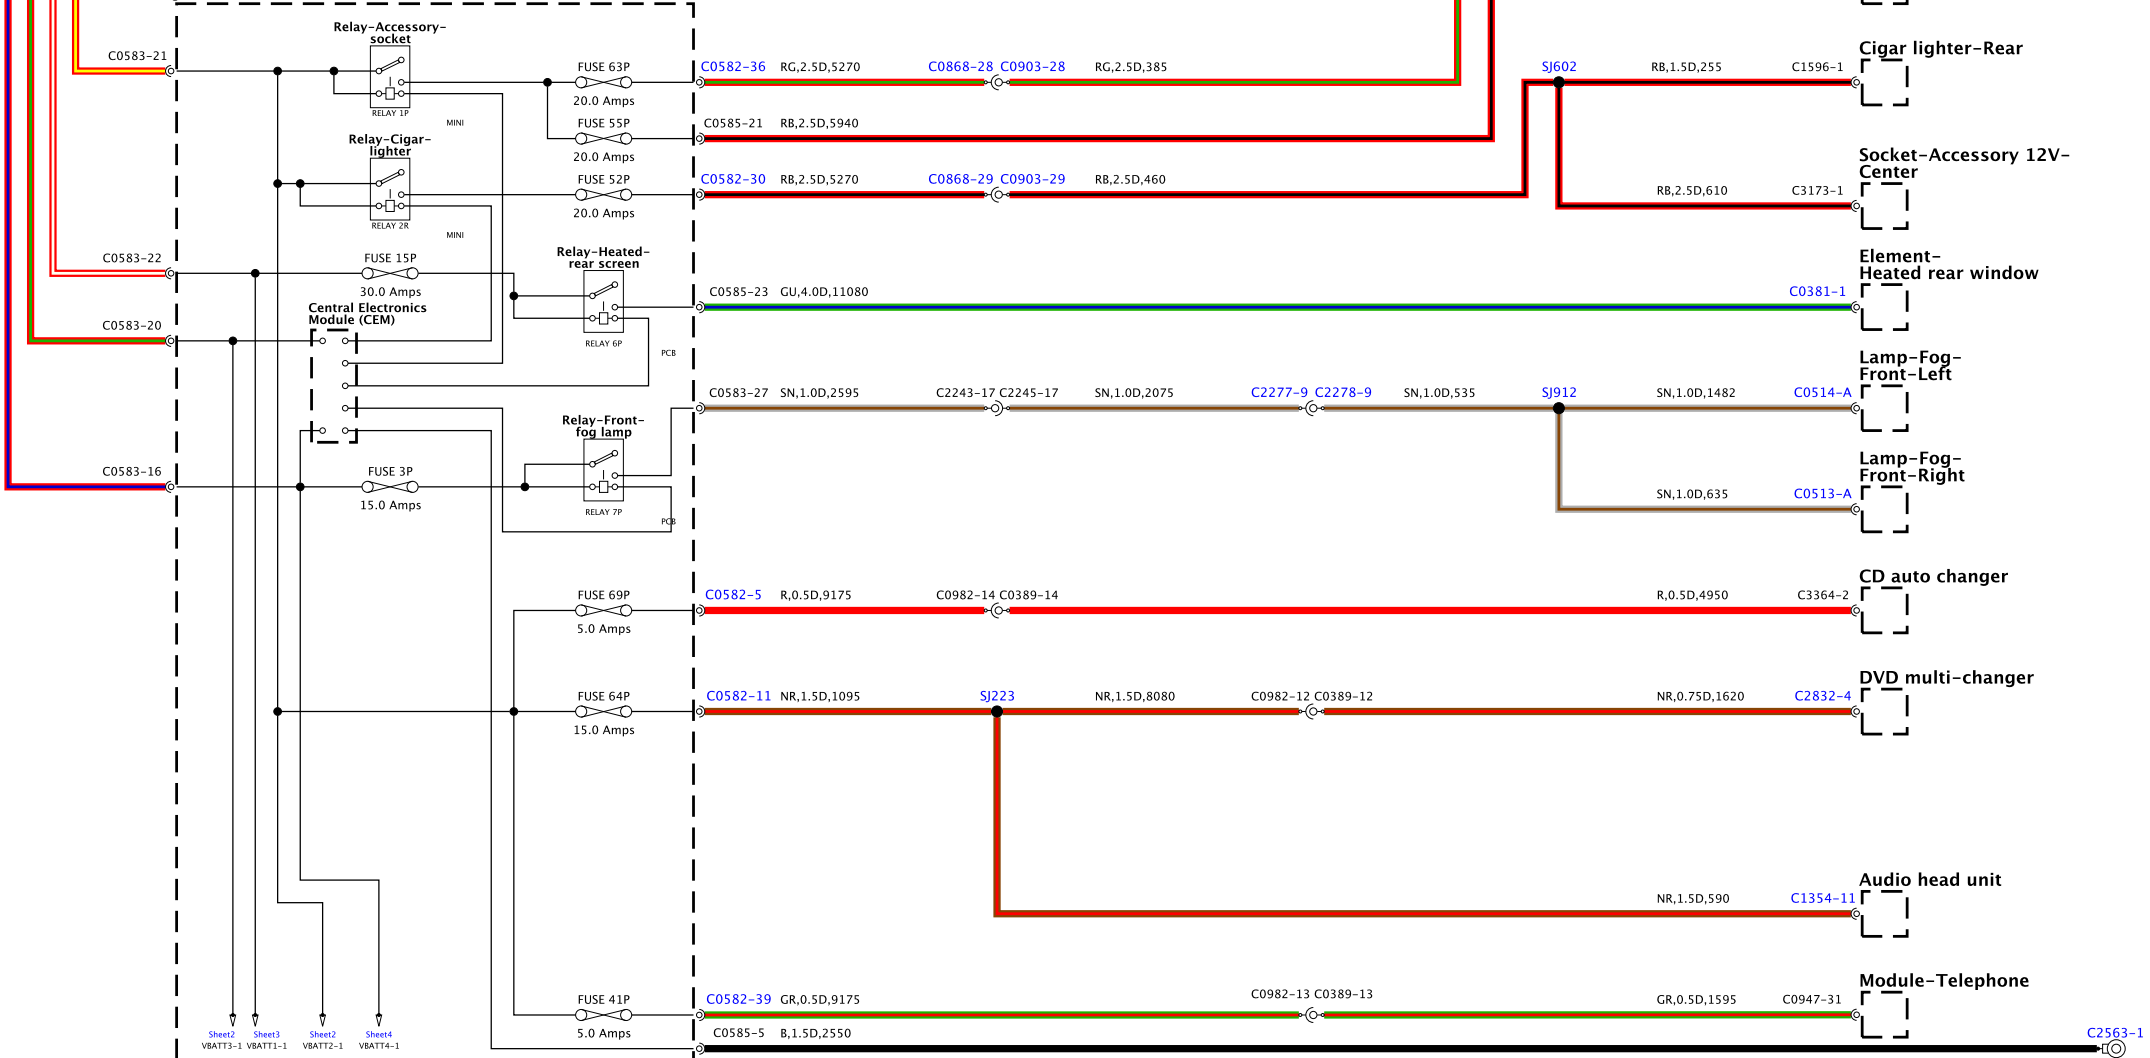

Junction box-Battery

Junction box-Central

Sheet2 VBATT3-1
Sheet3 VBATT1-1
Sheet2 VBATT2-1
Sheet4 VBATT4-1

C2563-1

BH42-2010-H-A-02-13-Service-0322-11M1-0R01

Junction box-Central

BH42-70010-H-A-03-13-Service (L322-11MY-J081)

Junction box-Central

Junction box-Central

Junction box-Central

BH42-70010-H-A-06-13-Service (322-11MY-0081)

Junction box-Central

BH42-70010-H-A-07-13-Service (332-11MY) (003)

Junction box-Central

BH42-20010-HA-08-13-Service (332-11MY-30E1)

Junction box-Central

BH42-2001D-HA-09-13-Service 8,320-11MY-0081