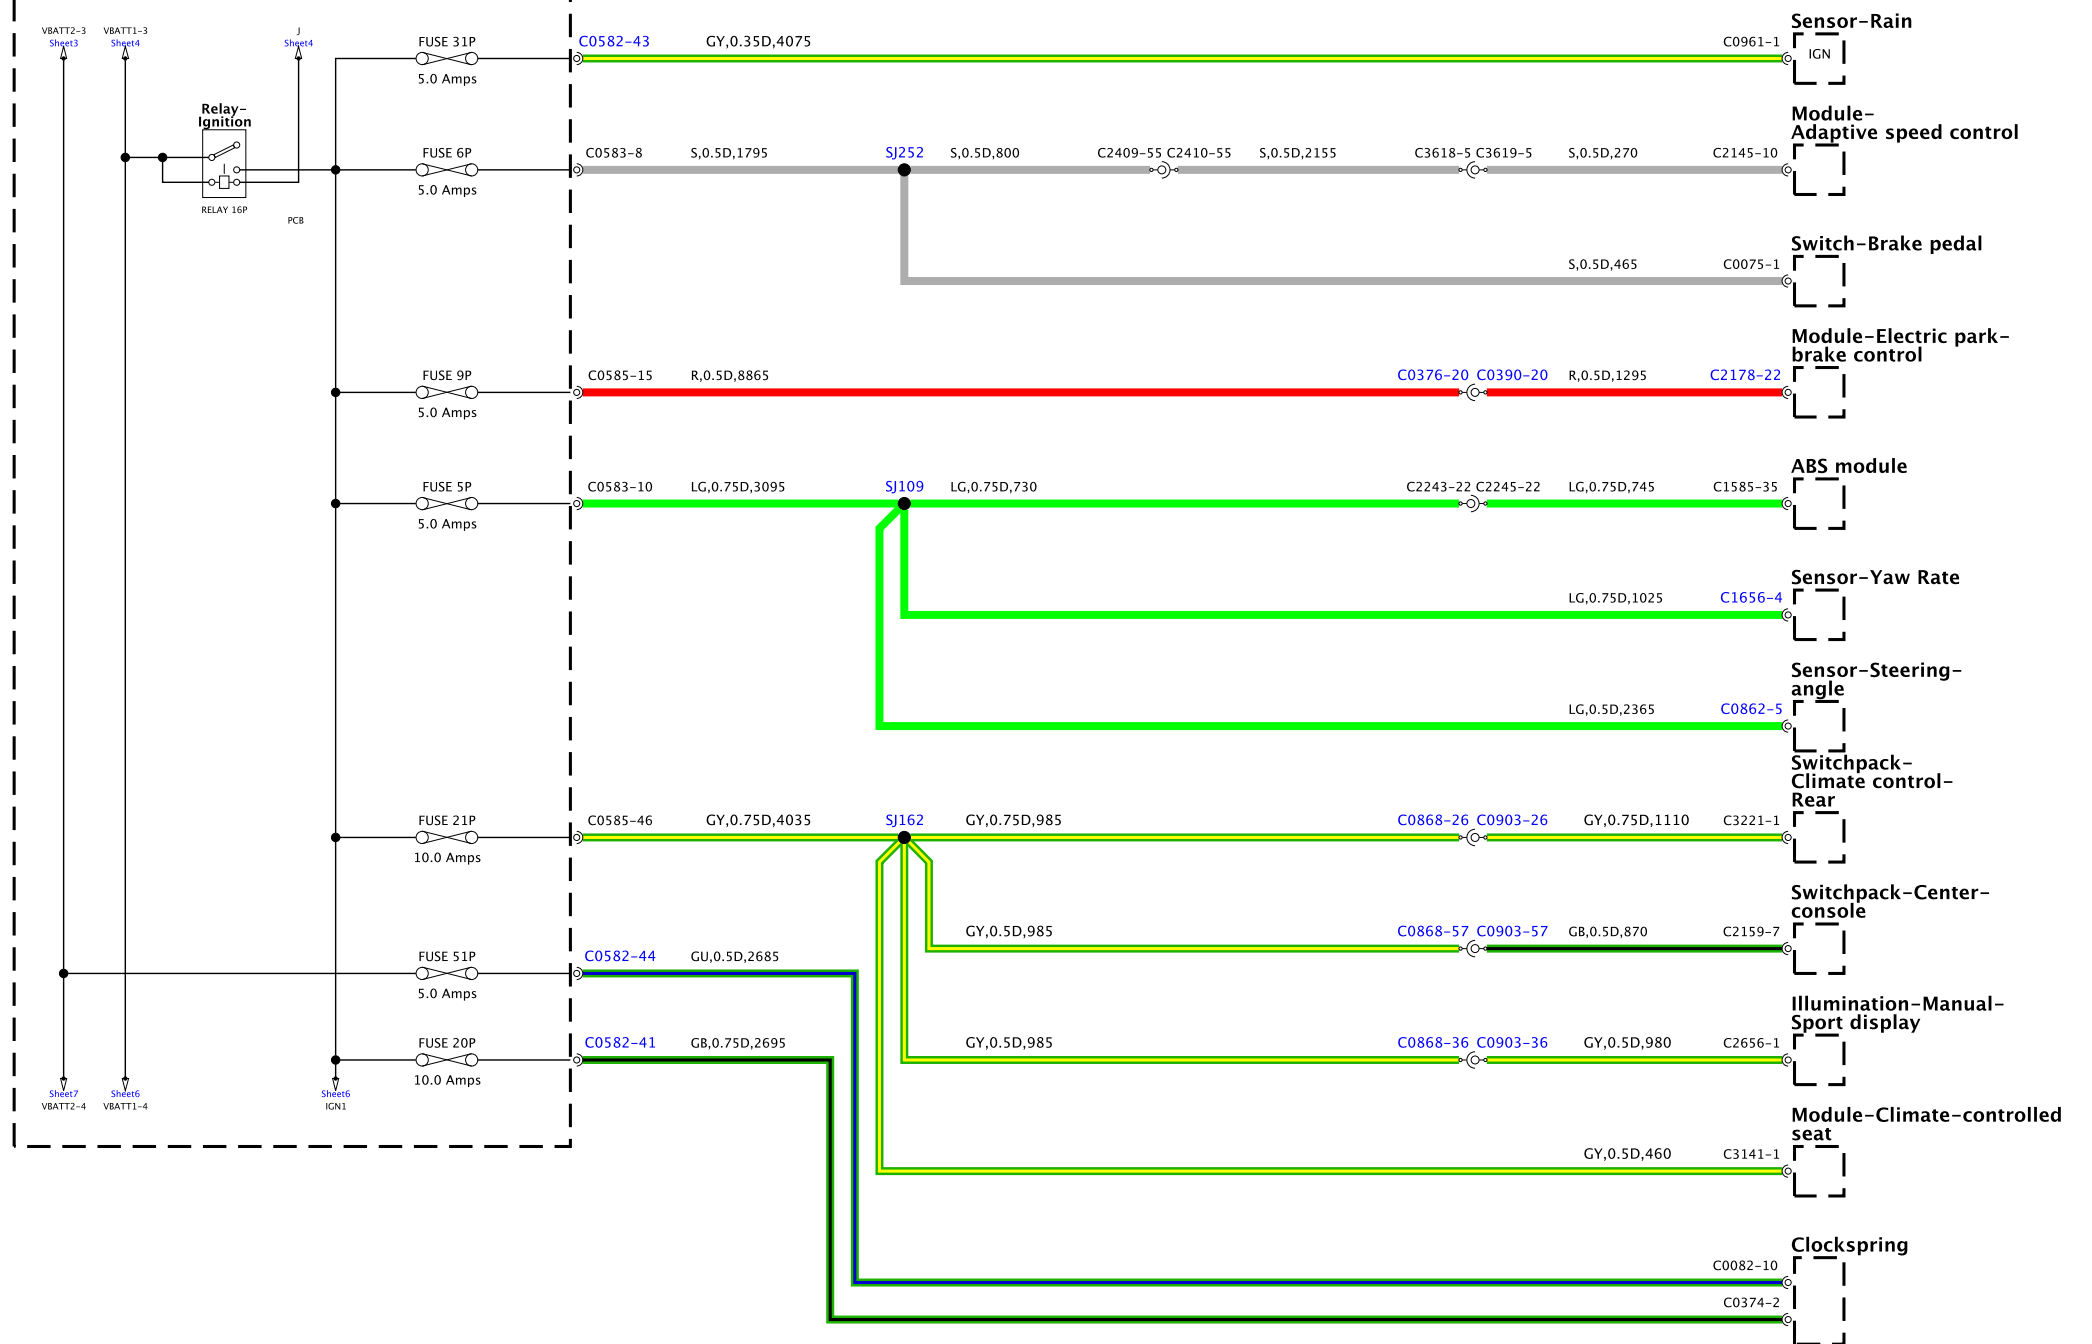

Junction box-Battery

Junction box-Central

Sheet2 VBATT3-1
Sheet3 VBATT1-1
Sheet2 VBATT2-1
Sheet4 VBATT4-1

C2563-1

BH42-2010-H-A-02-13-Service-0322-11M1-0R01

Junction box-Central

BH42-70010-H-A-03-13-Service (L322-11MY-J081)

Junction box-Central

Junction box-Central

Junction box-Central

BH42-70010-H-A-06-13-Service (322-11MY-0081)

Junction box-Central

BH42-70010-H-A-07-13-Service (332-11MY) (003)

Junction box-Central

BH42-20010-HA-08-13-Service (332-11MY-30E1)

Junction box-Central

BH42-2001D-HA-09-13-Service 8,320-11MY-0081