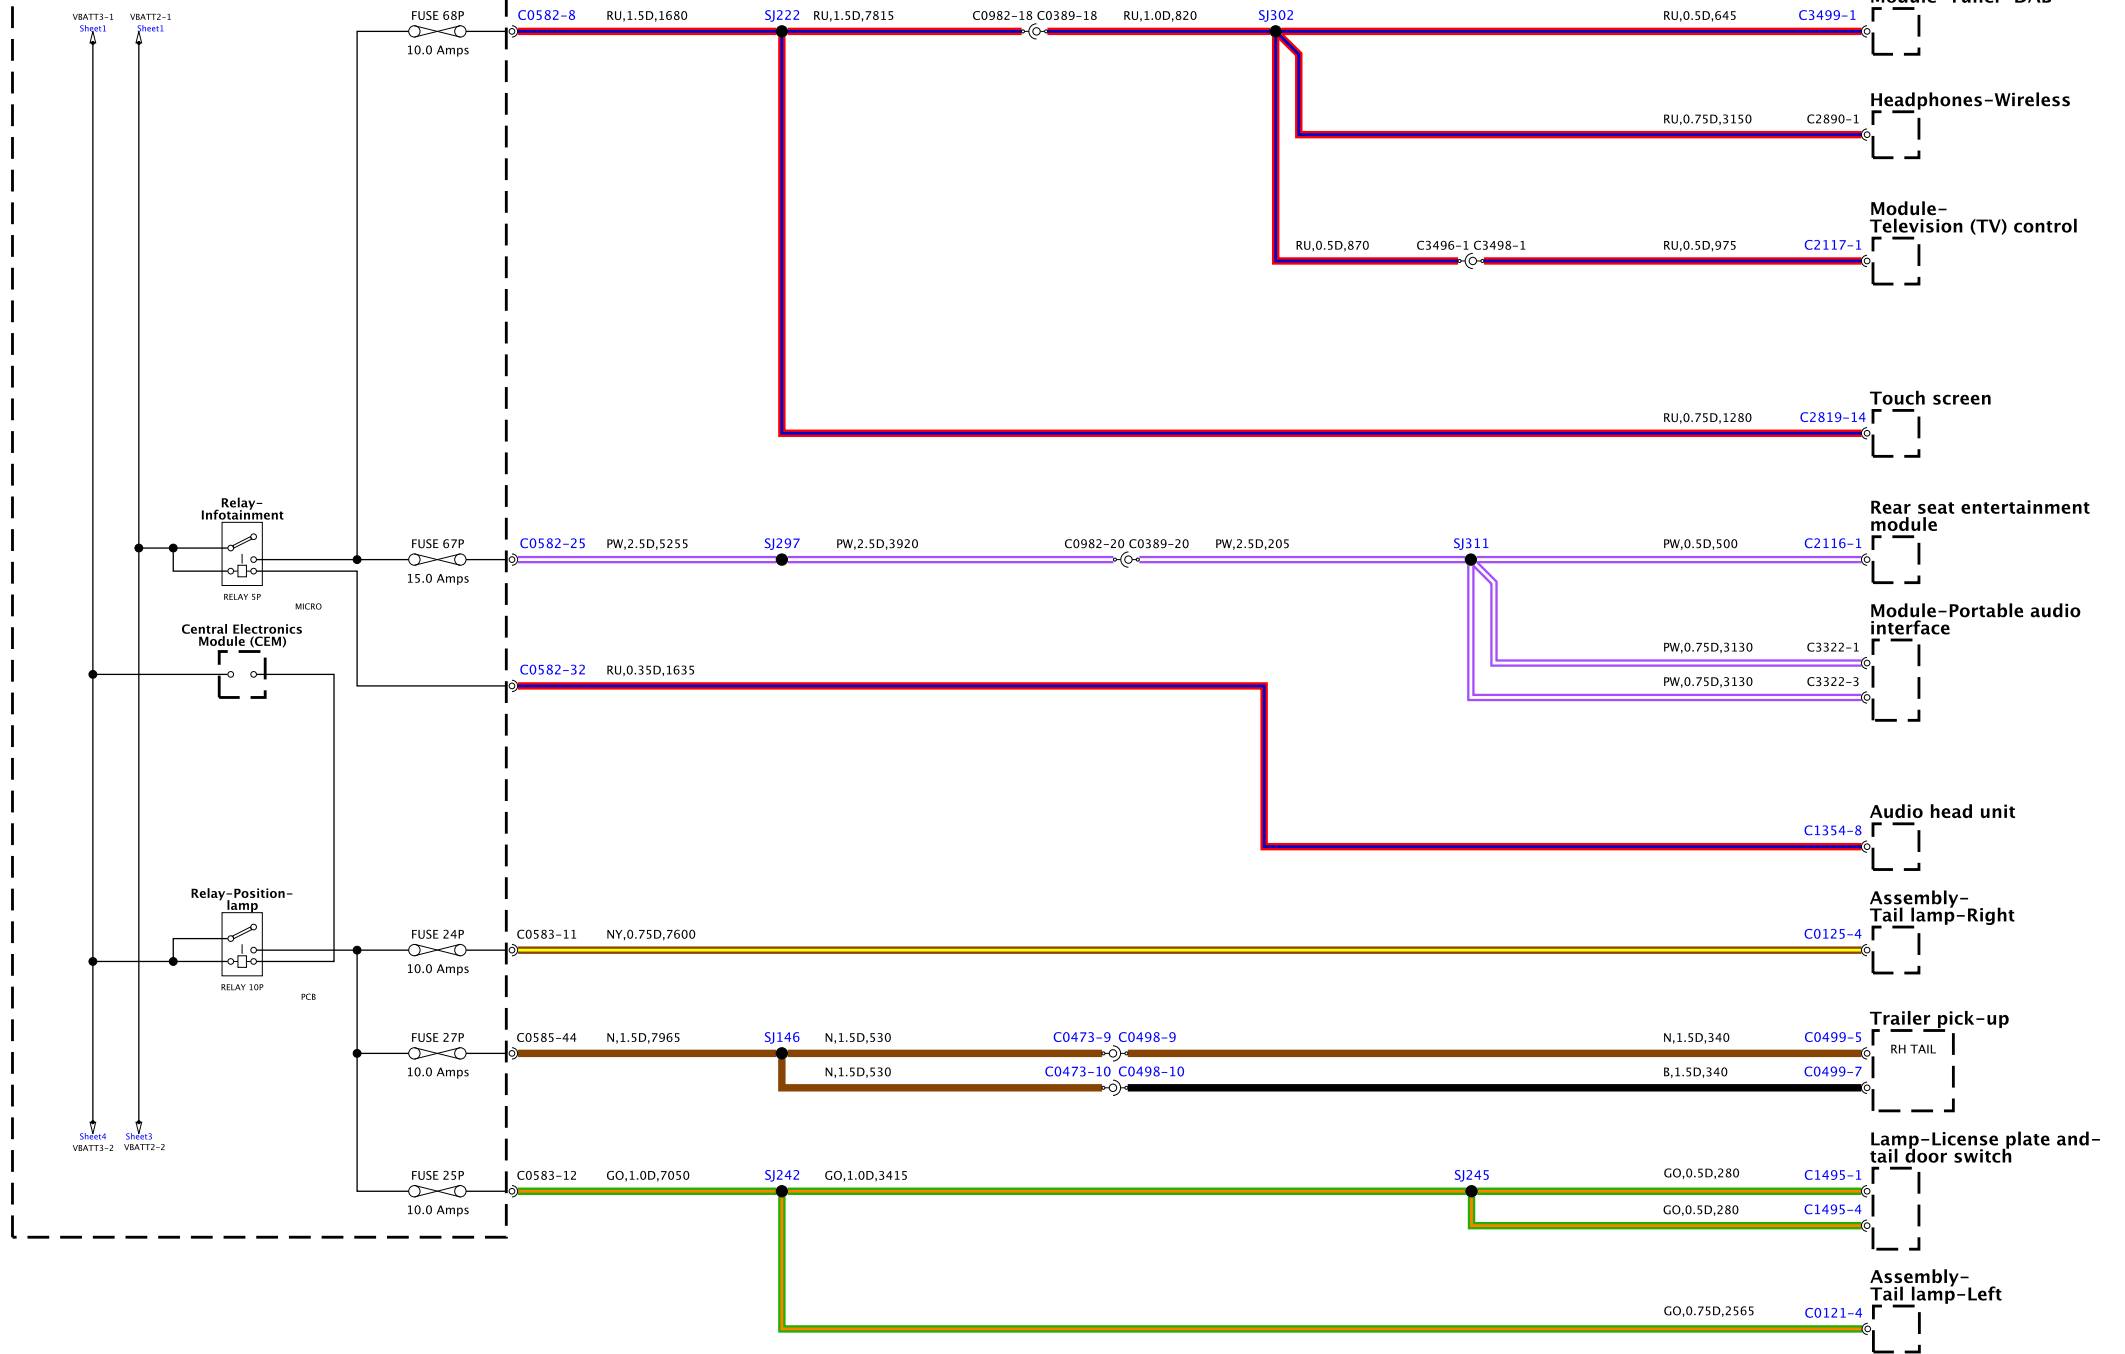

Junction box-Central