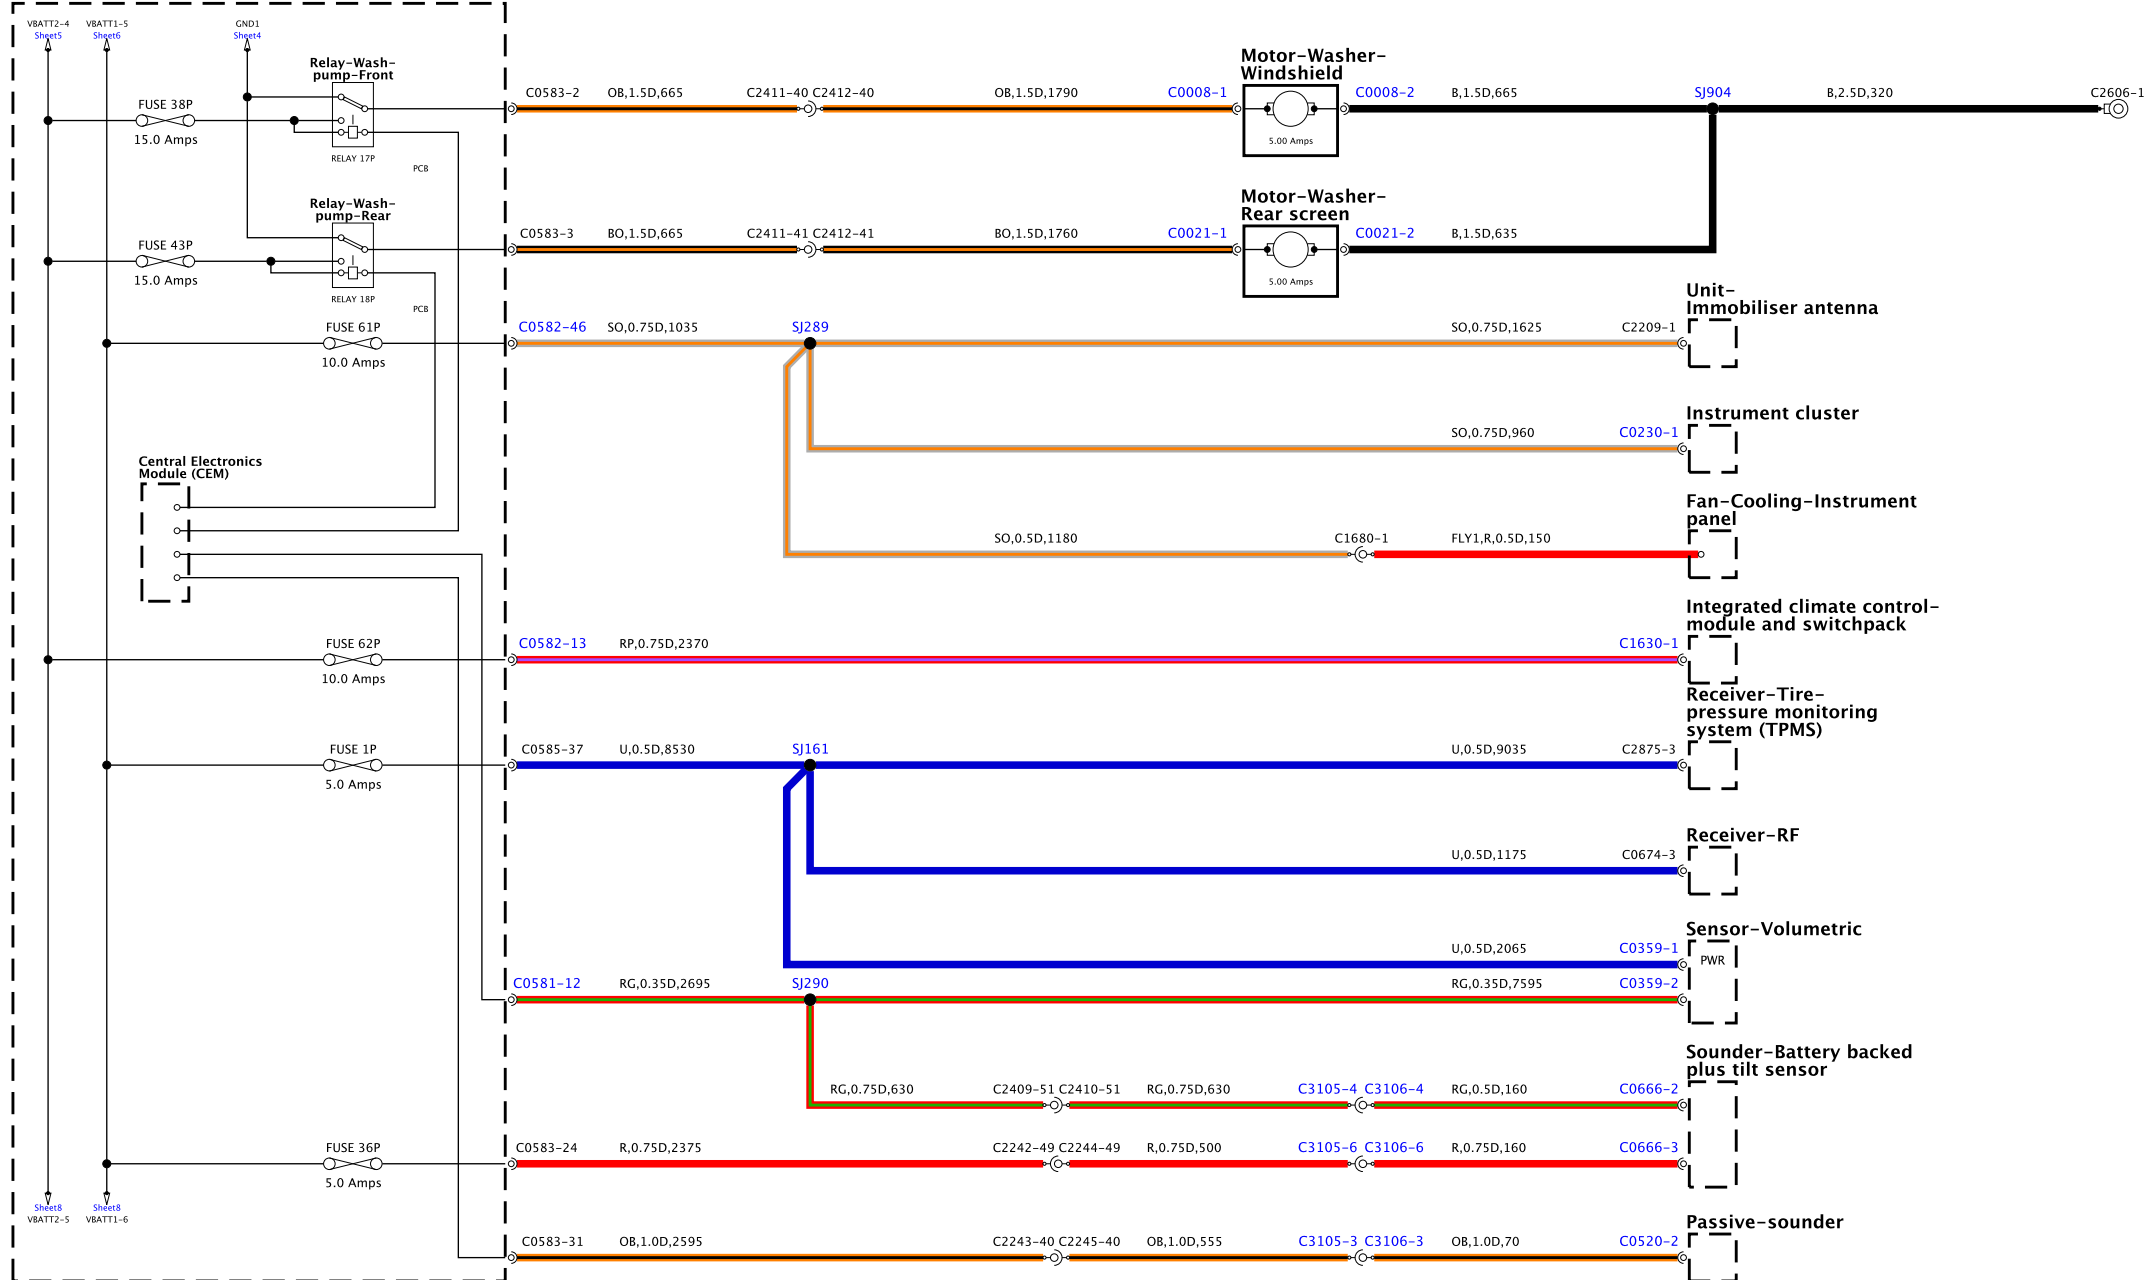

Junction box-Central