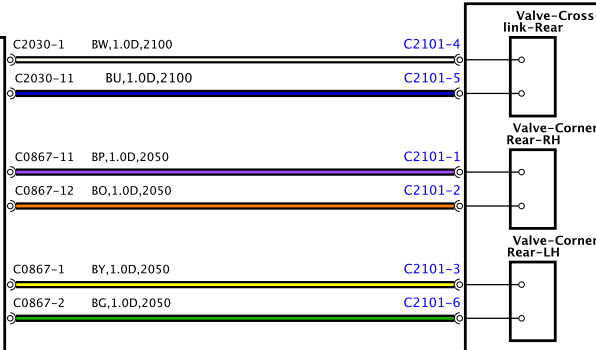

Valve block-Rear