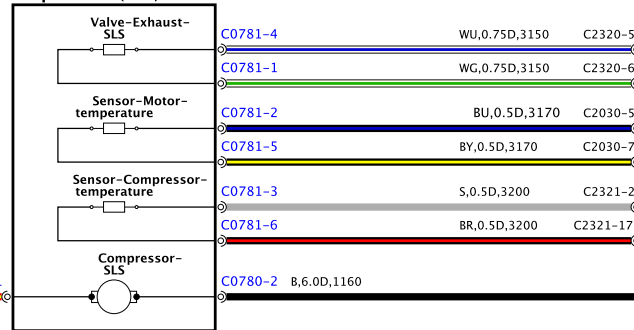

Compressor-Self levelling suspension (SLS)