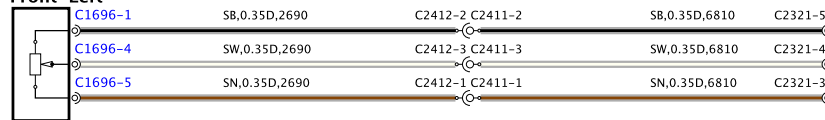

Sensor-Height-Front-Left