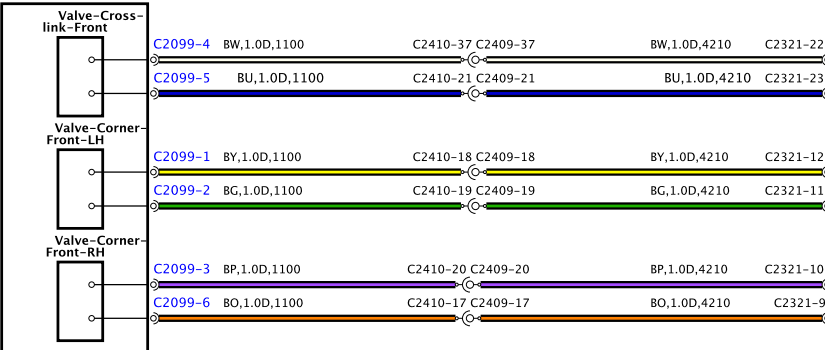

Valve block-Front