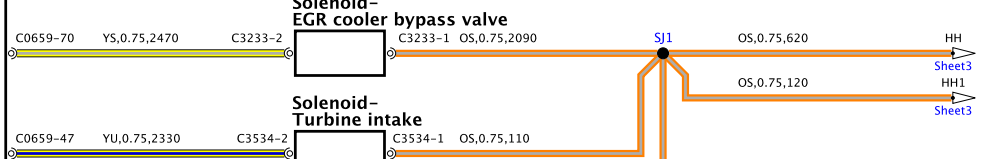

Engine control module (ECM)