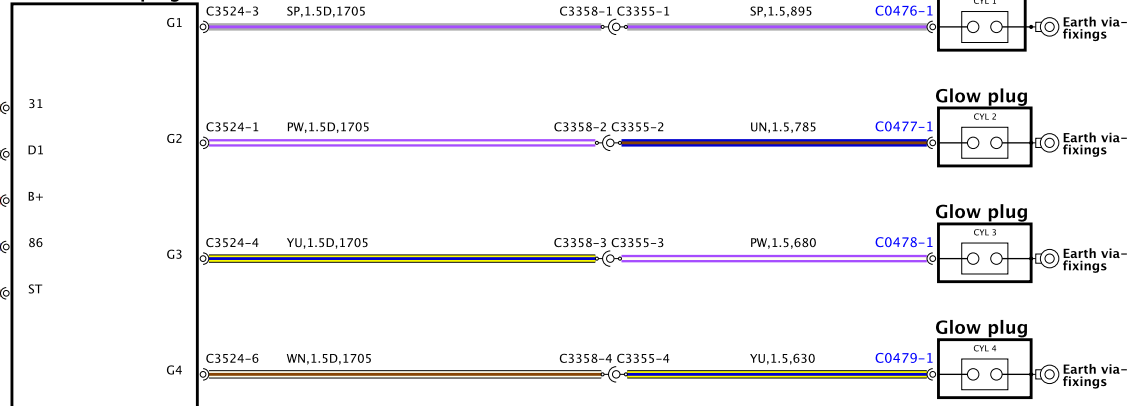

Sensor-Temperature-Pre-catalytic converter

Sensor-Temperature-Catalytic converter-Downstream

Sensor-Outlet temperature-Fixed turbocharger

Sensor-Heated oxygen (HO2S)

Engine control module (ECM)

Module-Glow plug control

Module-Glow plug control