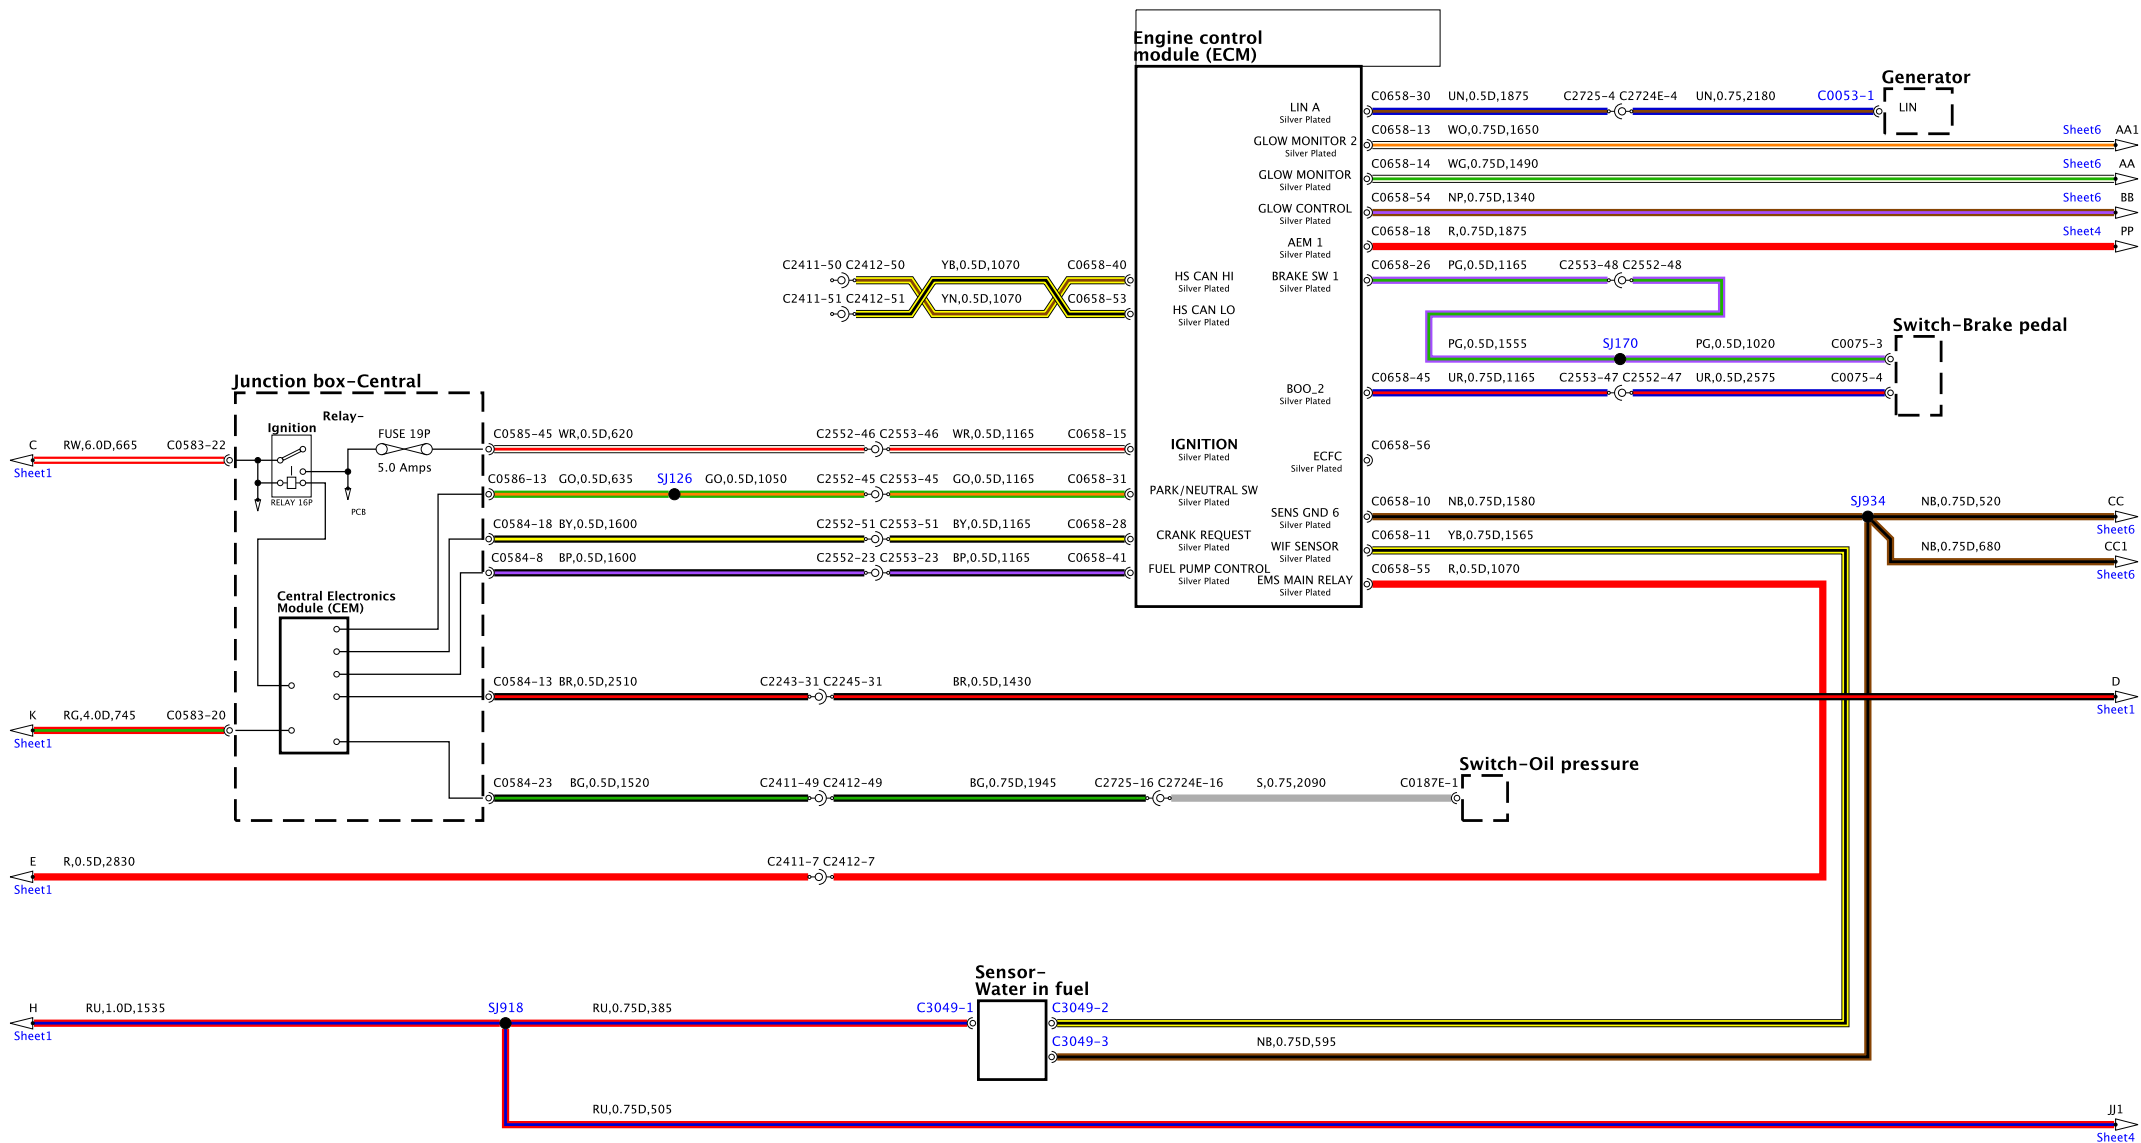

BM41-70092-1-A-01-06-Service (0322-11M)-0001

BH42-20032-1-A-03-00-Service 0.322-11MY-0581

BH41-20032-1-A-04-06-Service (0322-11M7-008)

BH41-70022-1-A-05-06-Service (022-11M7-000)

Sensor-Temperature-DPF-Outlet

Sensor-Temperature-Pre-catalytic converter

Sensor-Temperature-Catalytic converter-Downstream

Sensor-Outlet temperature-Fixed turbocharger

Sensor-Heated oxygen (HO2S)

Engine control module (ECM)

Module-Glow plug control

Module-Glow plug control