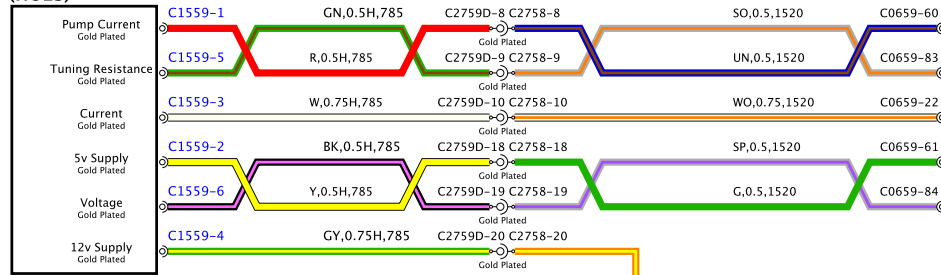

Sensor-Heated oxygen (HO2S)