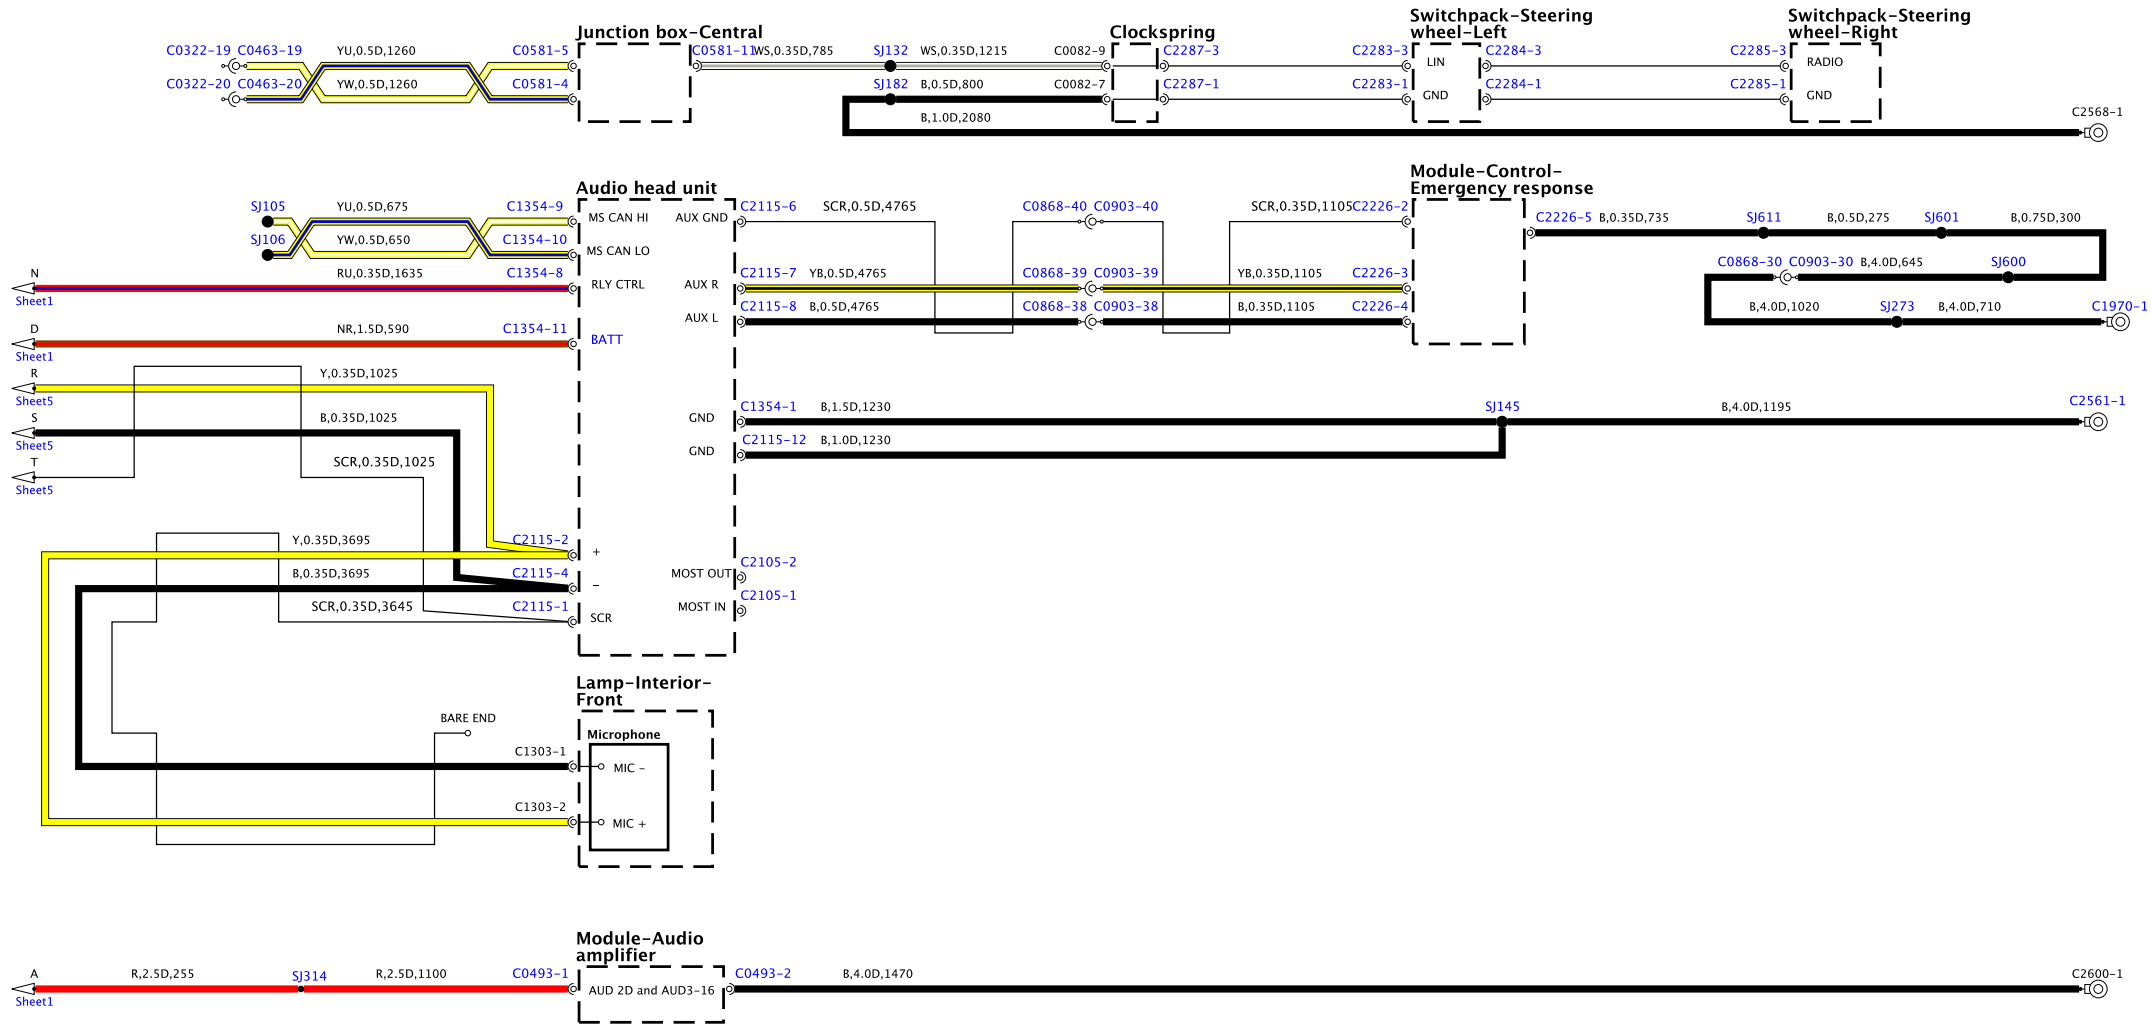

**Speaker-Bass-Rear door-Left**

**Left rear surround sound speaker**

**Center speaker**

**Module-Subwoofer**

**Module-Audio amplifier**

BH41-70441-D-A-05-10-Service (322-11Mv-081)

BH42-70441-D-A-06-10-Service (322-11MP-2081)

### DVD multi-changer

### Rear seat entertainment module