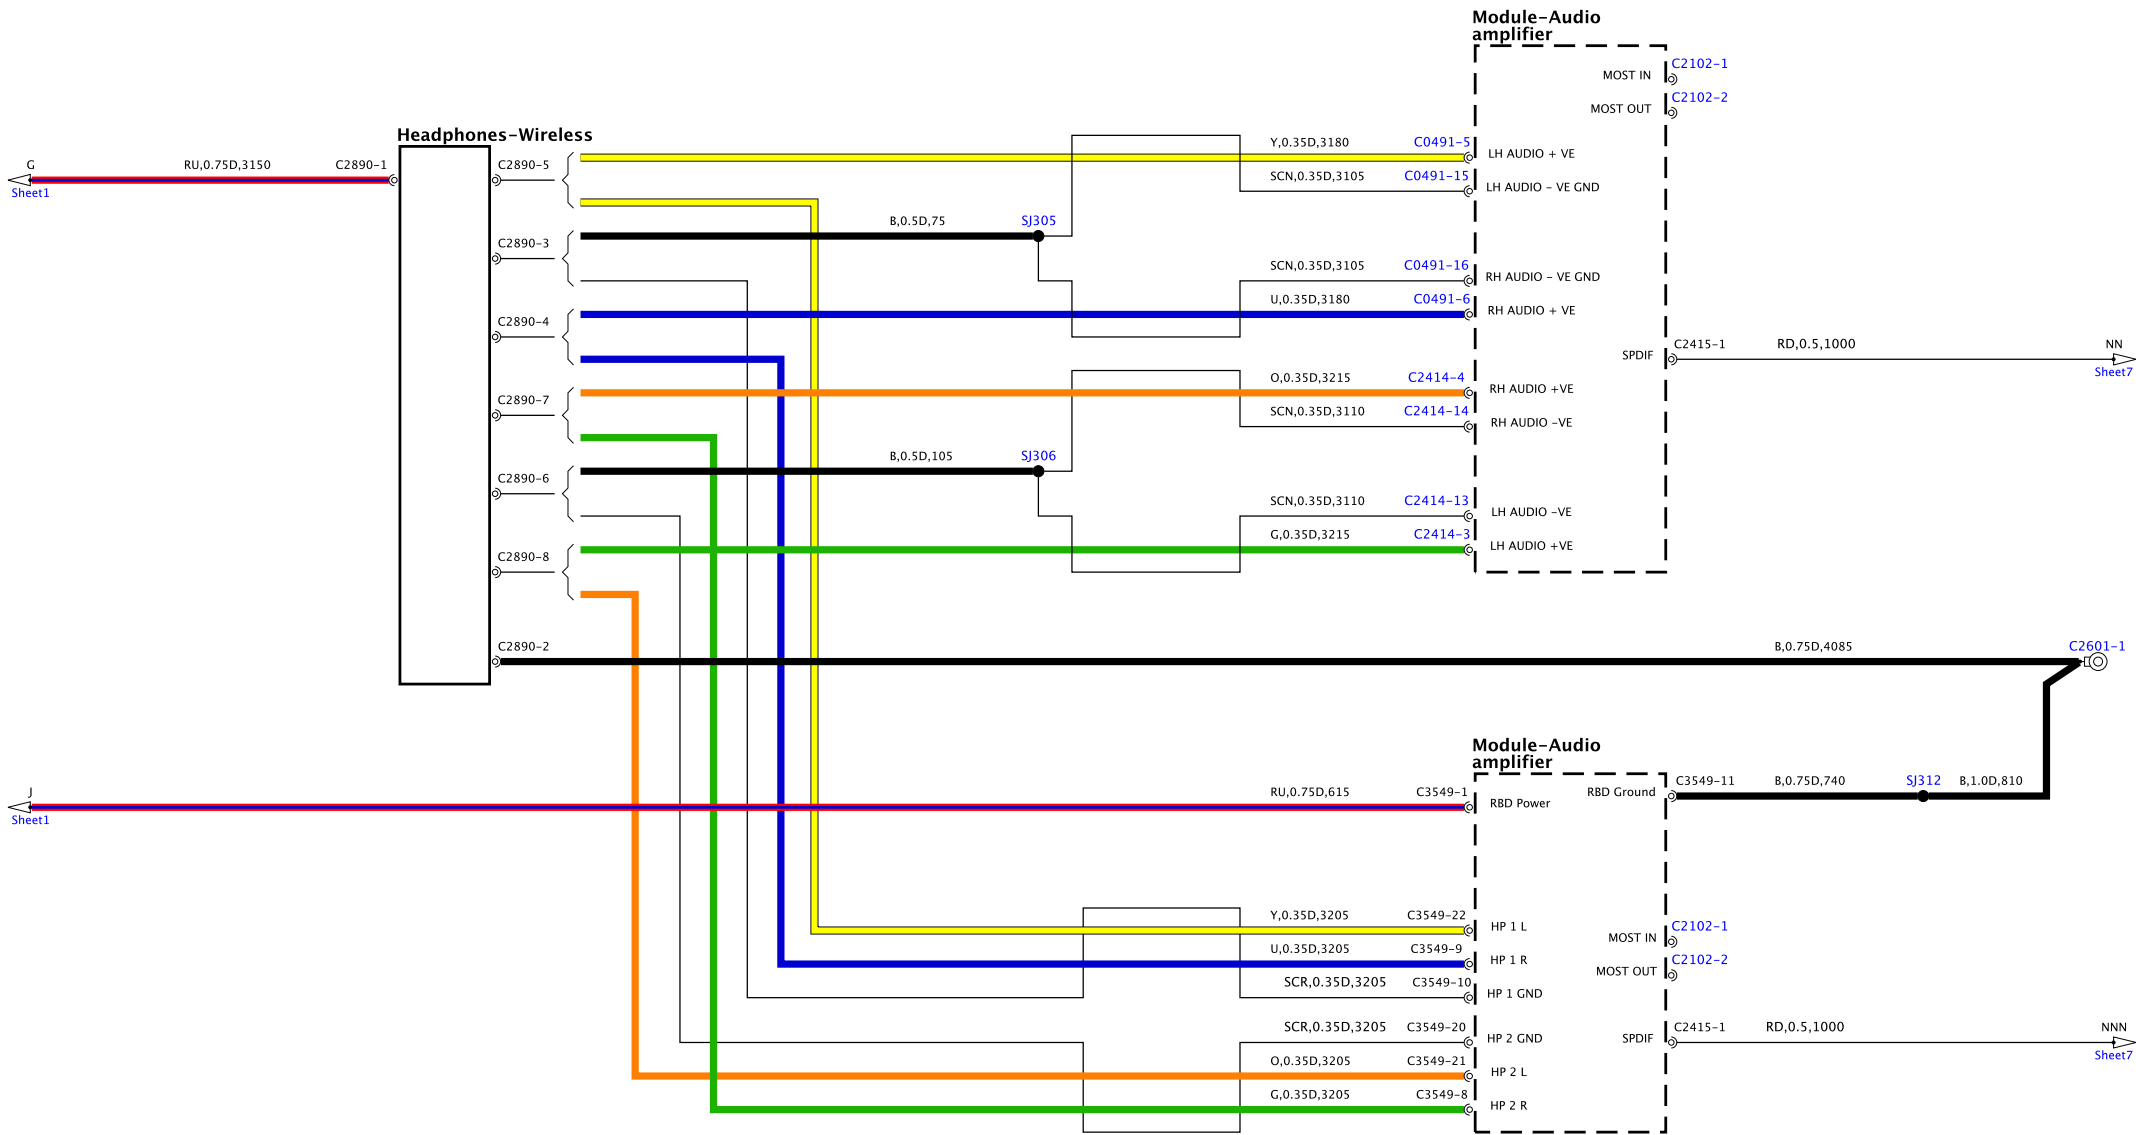

### DVD multi-changer

### Module-Portable audio interface

### Docking station Remote control-Rear entertainment

(HEATED SEATS)

C1947-1  
C1972-1

BH42-70441-D-A-09-10-Service 6.322-11MP:3081

**Rear seat entertainment module**

**Module-Control-Emergency response**

**Rear seat entertainment module**