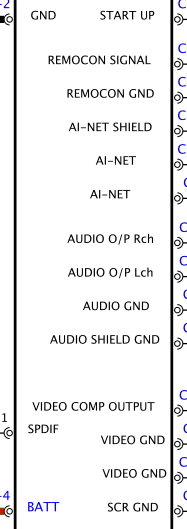

BH42-70441-D-A-01-10-Service (3,322-11MY,2081)

BMI1-70441-D-A-01-10-Service (3.22-13MY-0001)

**Speaker-Mid range-Front door-Left**

**Tweeter-Front-Left**

**Speaker-Bass-Front door-Left**

**Speaker-Mid range-Rear door-Left**

**Speaker-Bass-Rear door-Left**

**Left rear surround sound speaker**

**Center speaker**

**Module-Subwoofer**

**Module-Audio amplifier**

BH41-70441-D-A-05-10-Service (322-11Mv-081)

BH42-70441-D-A-06-10-Service (322-11MP-2081)

### DVD multi-changer