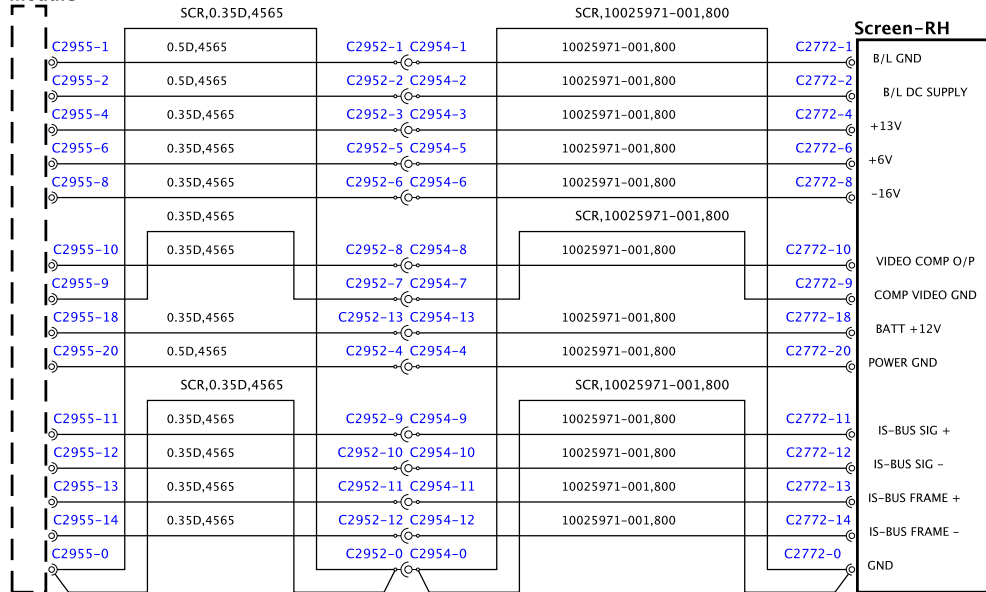

Rear seat entertainment module