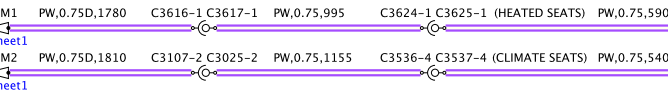

B,0.75D,1335

AK
Sheet6

DVD multi-changer

Rear seat entertainment module

Module-Portable audio interface

Docking station Remote control-Rear entertainment

(HEATED SEATS)

C1947-1
C1972-1