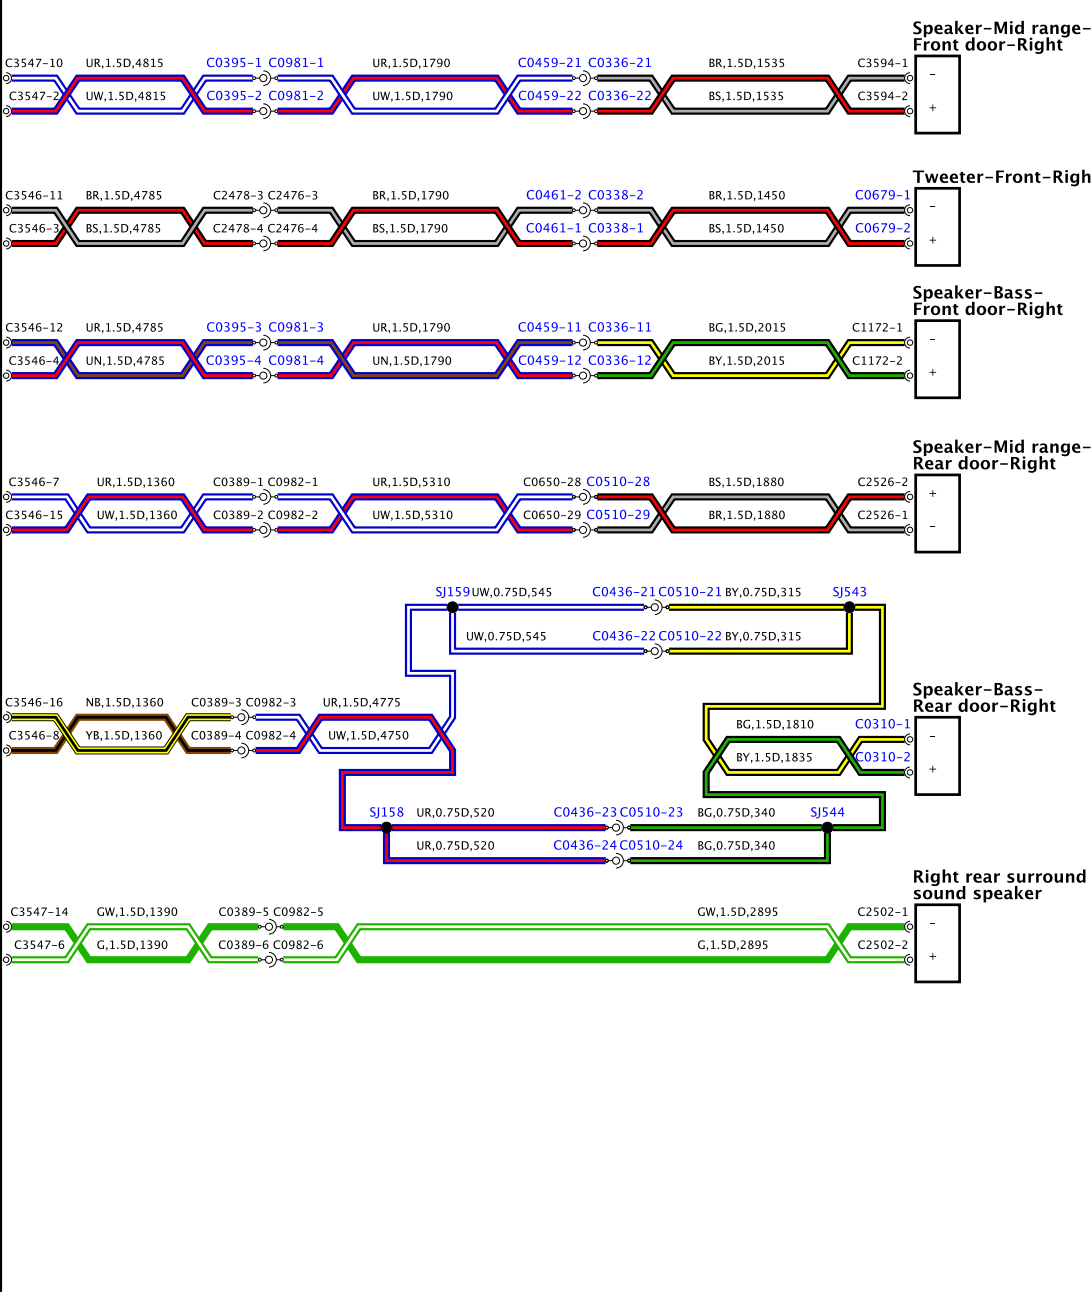

Module-Audio amplifier