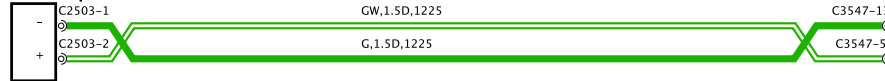

Left rear surround sound speaker