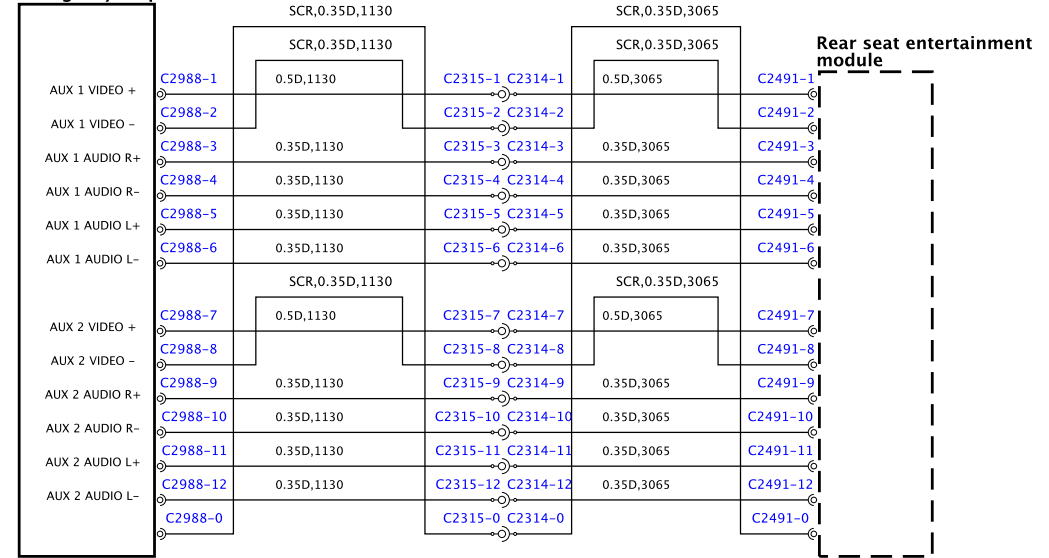

Module-Control-Emergency response