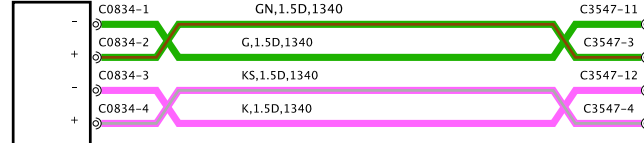

Module-Subwoofer