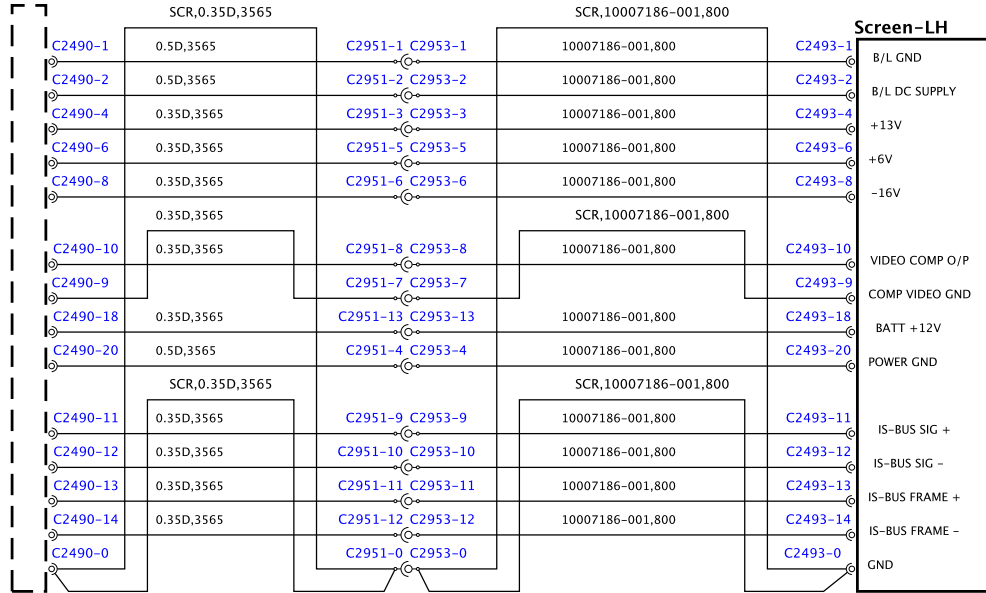

Rear seat entertainment module