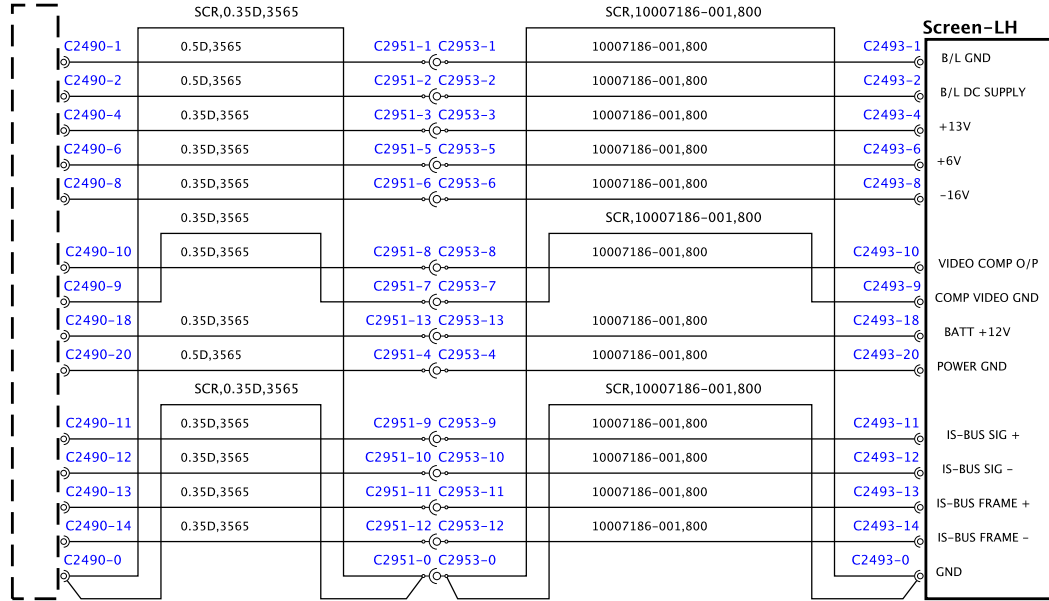

Rear seat entertainment module