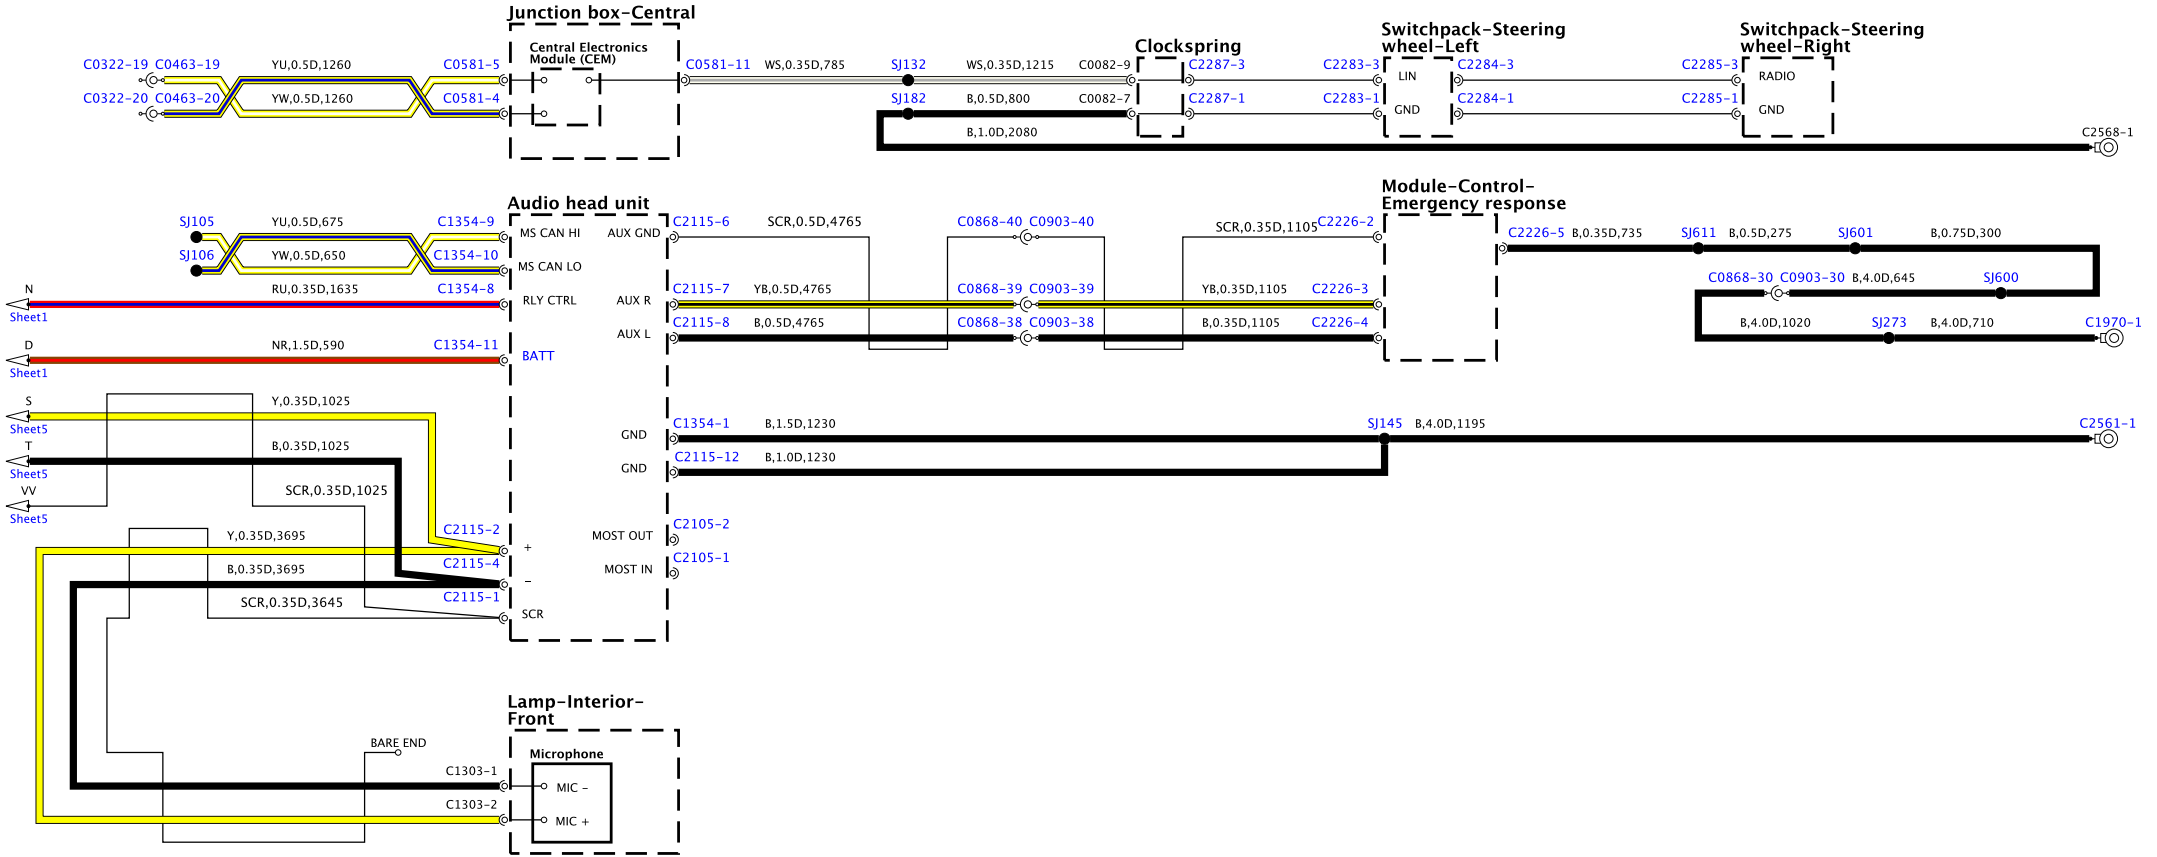

BH22-70441-C-A-00-09-Service (3,22-13M)-D8E1

Module-Audio amplifier

BH42-70441-C-A-01-09-Service (322-13MY-20E1)

BH42-70441-C-A-01-09-Service (322-11M) (2011)

BH42-70441-C-A-06-00-Service (3,32-13M)-0001

Module-Telephone

Module-Tuner-DAB

Audio head unit

Module-Satellite Radio Control

BH42-70441-C-A-07-00-Service (322-11MY-001)

BH42-20141-C-A-00-09-Service (322-13MY-001)

Rear seat entertainment module

Module-Control-Emergency response

Rear seat entertainment module

BH42-70441-C-A-09-09-Service (L322-11MY-08E1)