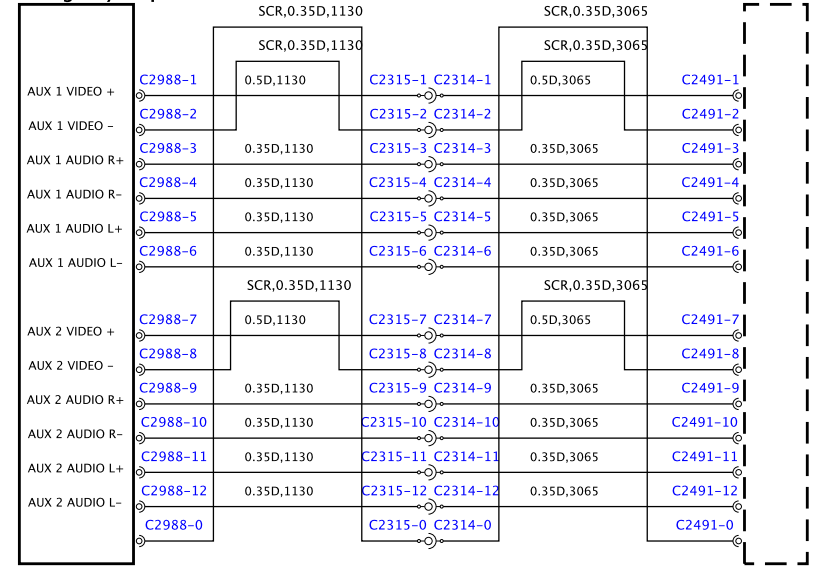

Module-Control-Emergency response