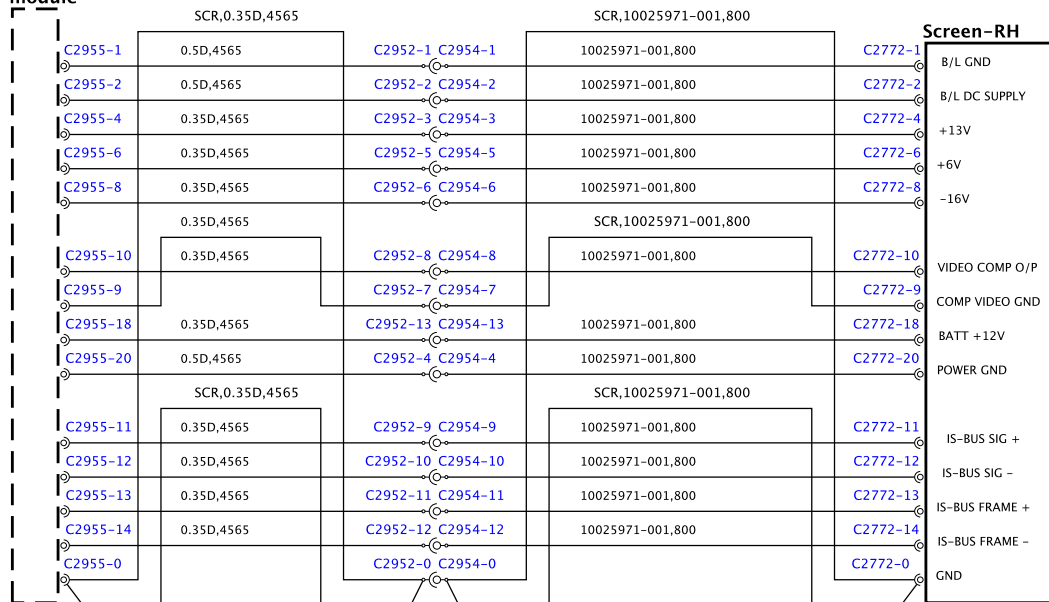

Rear seat entertainment module