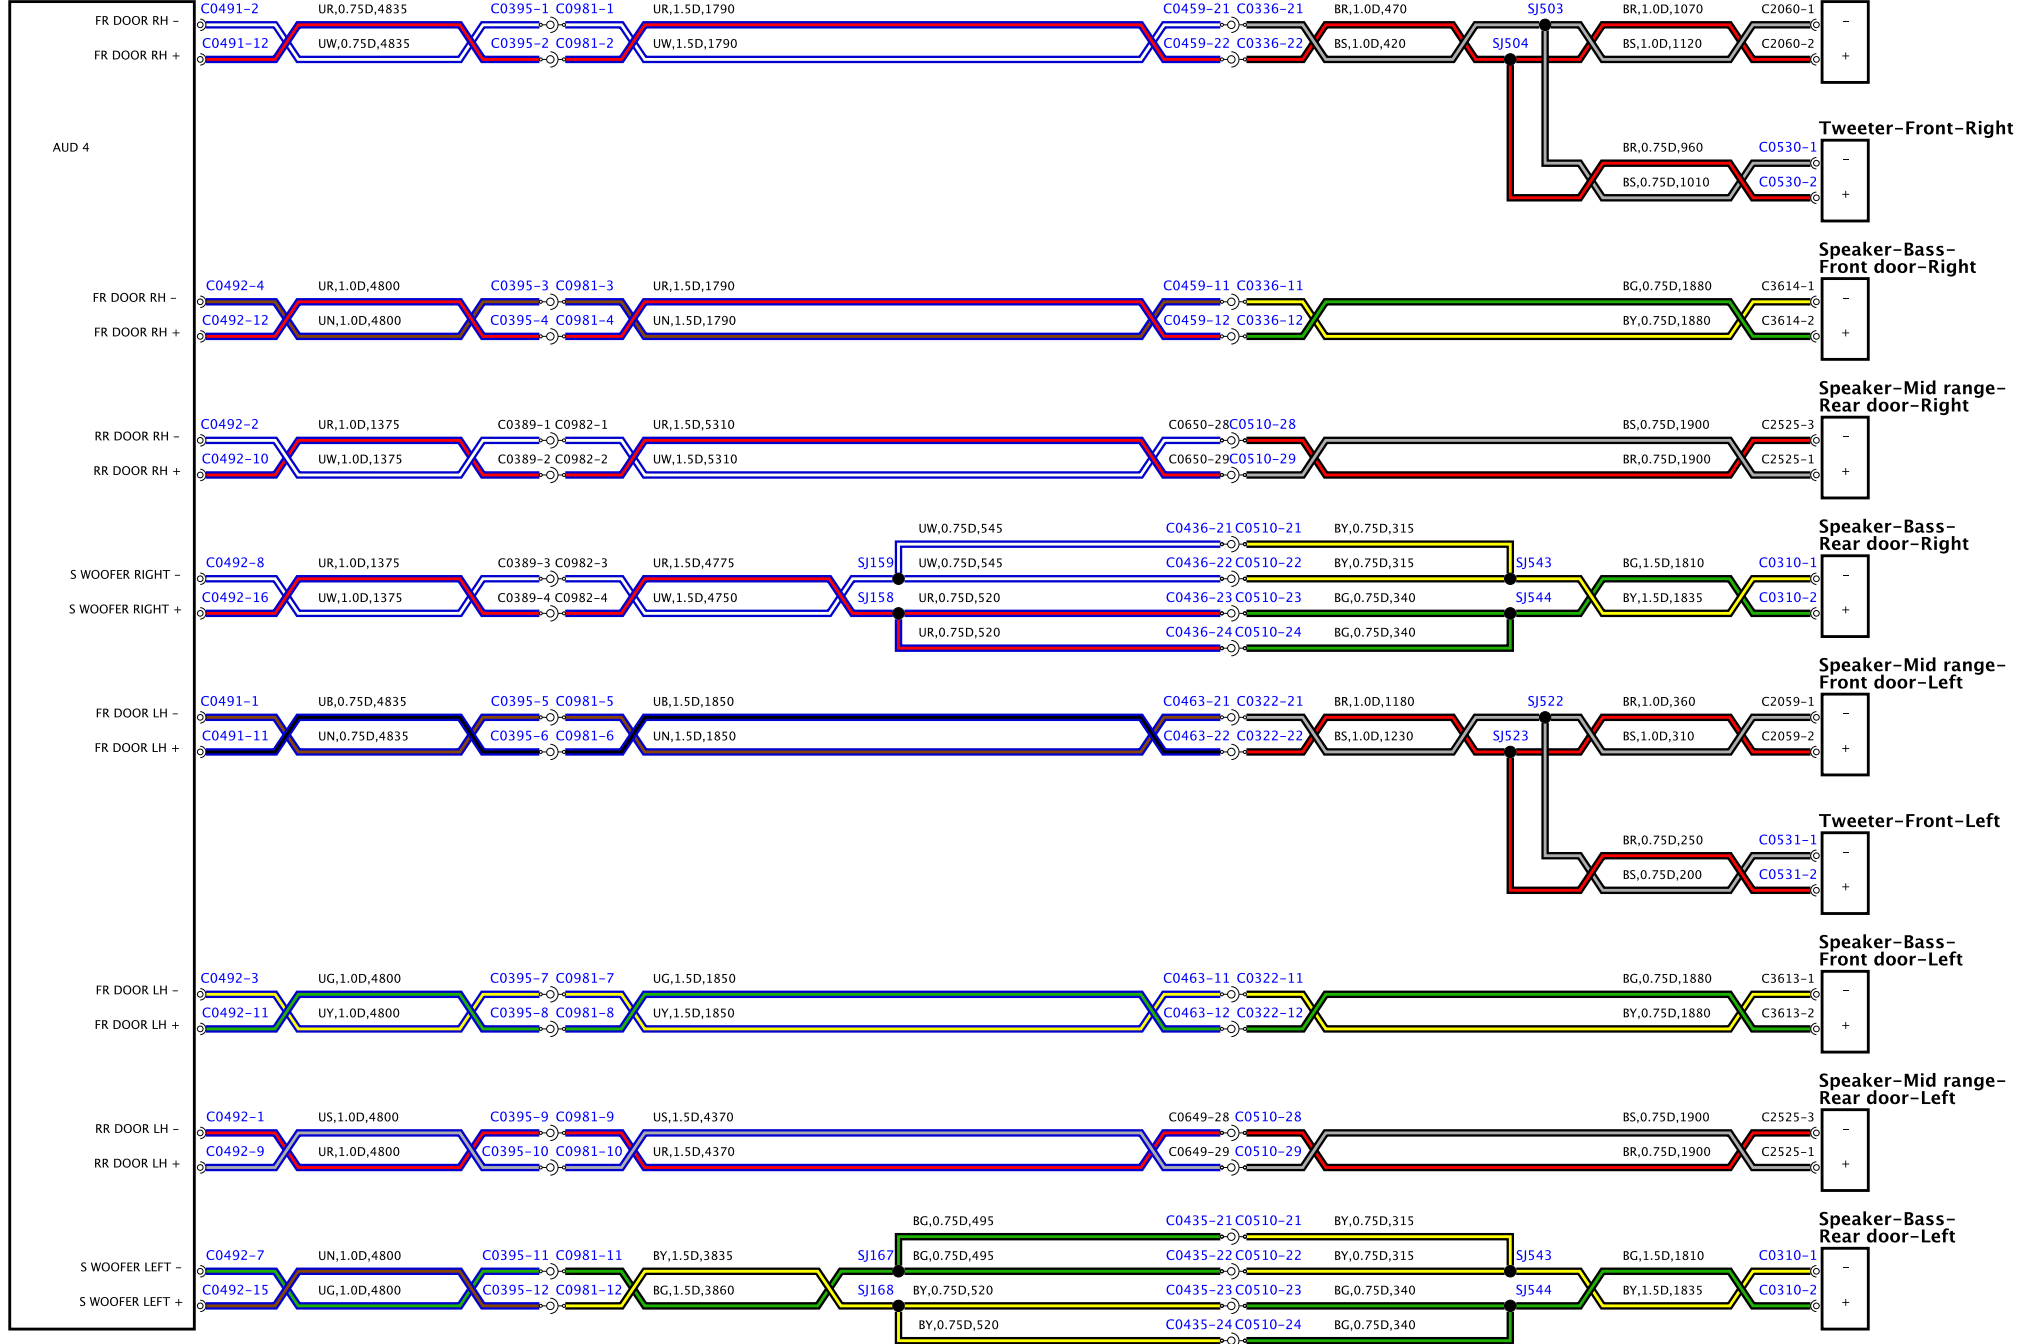

Module-Audio amplifier