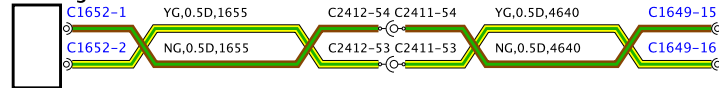

**Sensor-Front impact-
Passenger side**