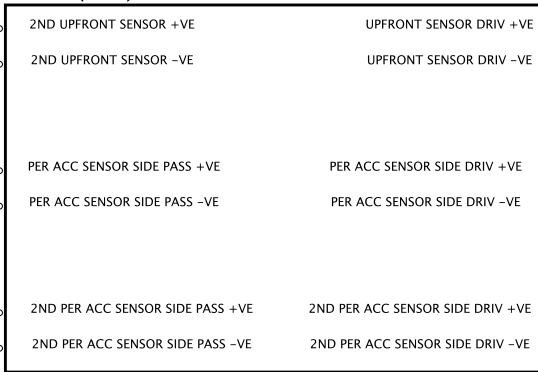

**Restraints Control
Module (RCM)**

**Sensor-Front impact-
Driver side**