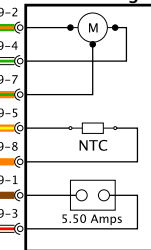

Heater-Seat-backrest-Right