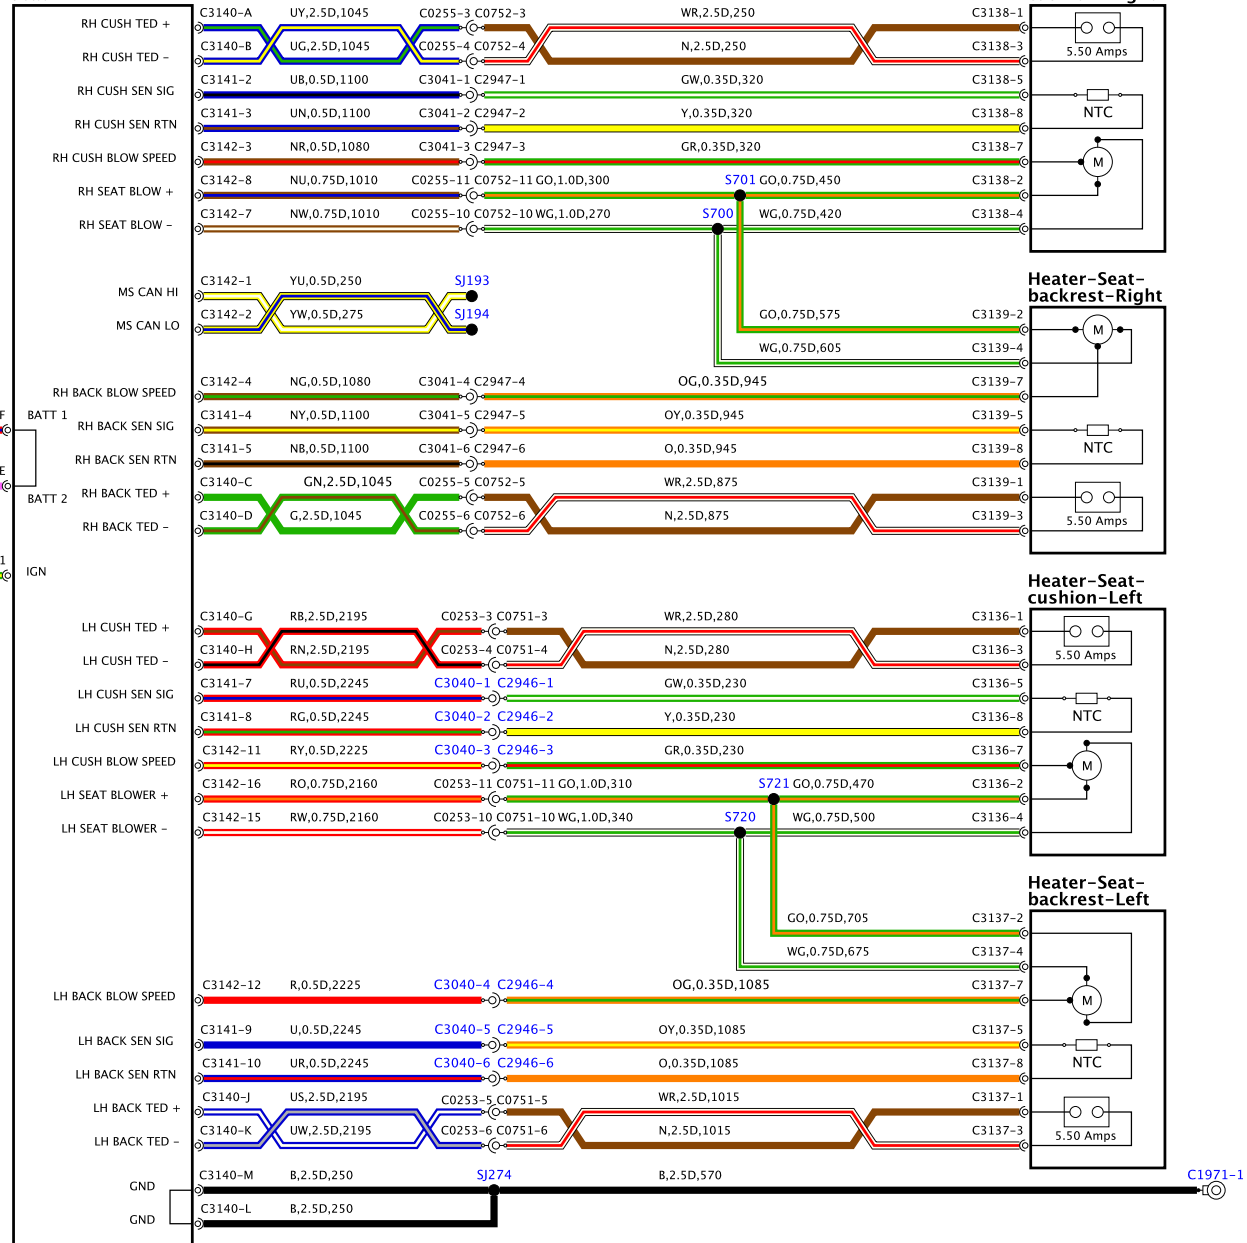

Module-Climate-controlled seat

Heater-Seat-cushion-Right

Heater-Seat-backrest-Right

Heater-Seat-cushion-Left

Heater-Seat-backrest-Left