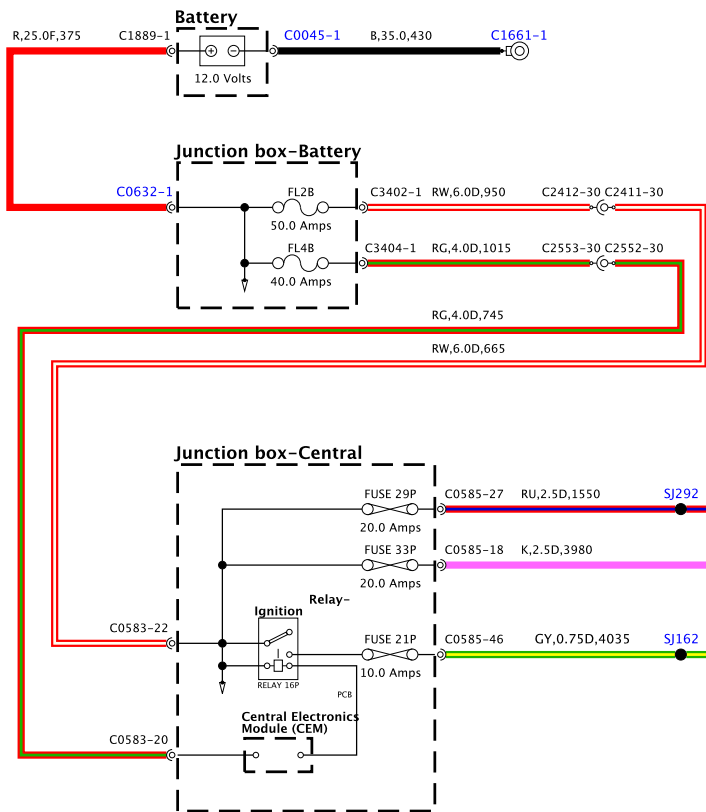

Module-Climate-controlled seat

Heater-Seat-cushion-Right

Heater-Seat-backrest-Right

Heater-Seat-cushion-Left

Heater-Seat-backrest-Left