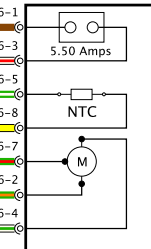

Heater-Seat-cushion-Left