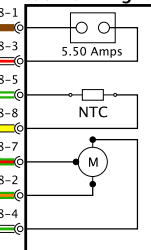

Heater-Seat-cushion-Right