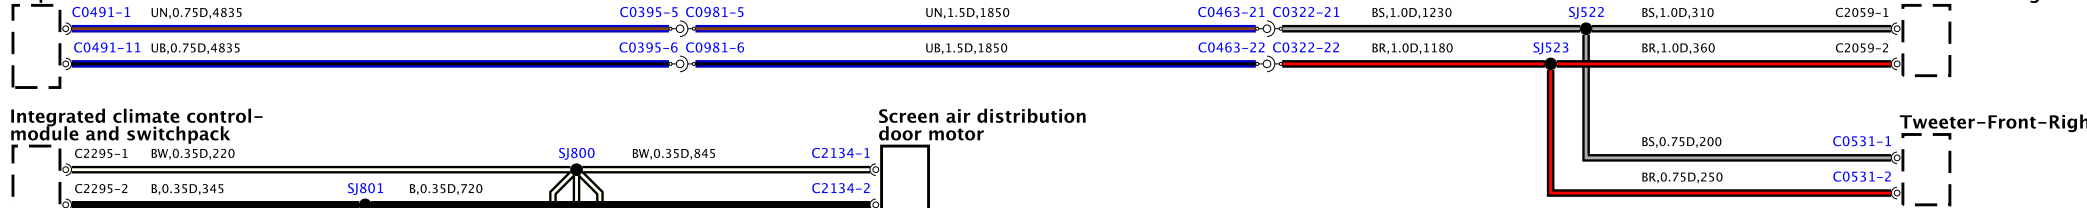

Module-Audio amplifier