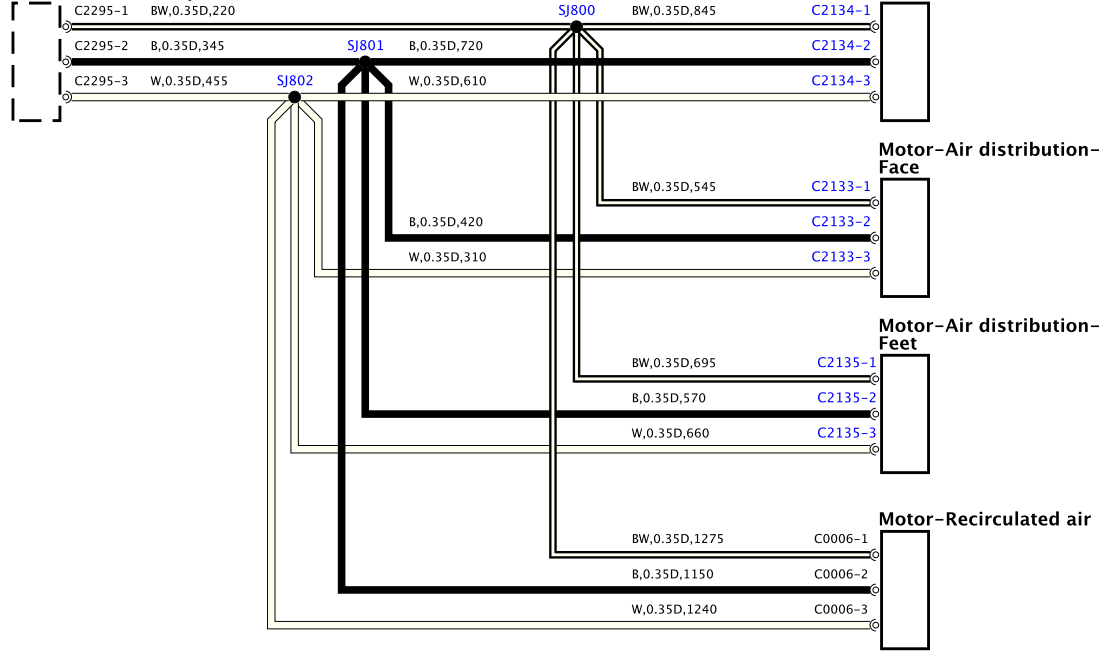

Speaker-Mid range-Front door-Right

Tweeter-Front-Right

Integrated climate control-module and switchpack