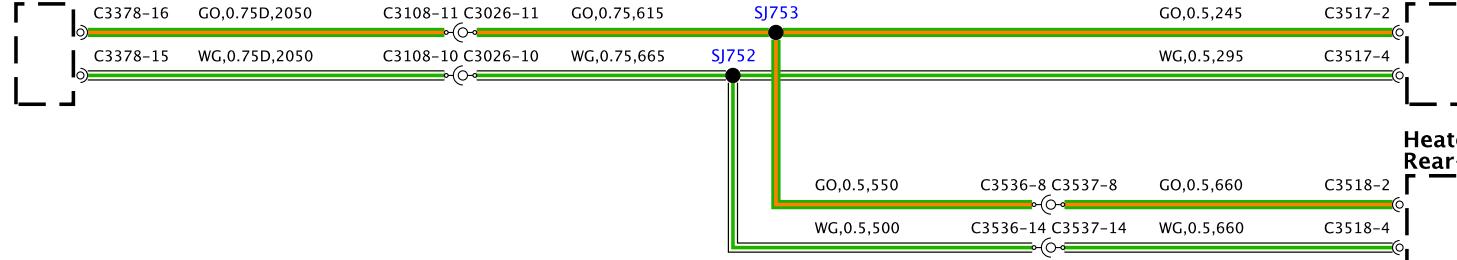

BH42-70010-K-A-13-16-Service (L322-11MY-J081)

BH42-70010-6-A-14-16-Service (322-11M7,3081)

Module-Climate seats-Rear

Heater-Element-Cushion-Rear-Left

Heater-Seat backrest-Rear-LH

Module-Climate seats-Rear

Heater-Element-Cushion-Rear-Right