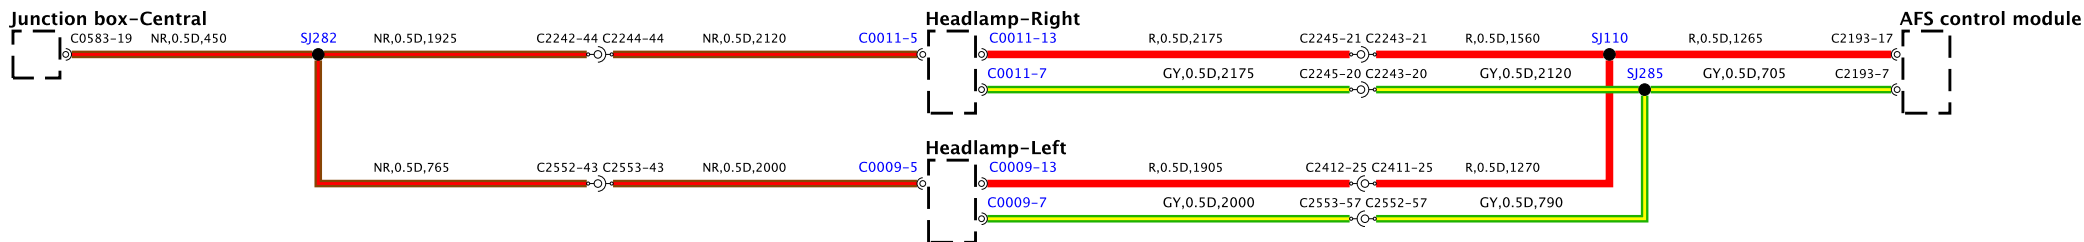

Integrated climate control-module and switchpack

BH42-70010-K-A-07-10-Service (L322-13M-0001)

BH42-7001D-C-A-08-18-Service-Kit-22-11MY-2003

BH42-70010-R-A-11-10-Service 0.322-11MY-0001

BH42-70010-A-A-12-10-Service 0322-13MY (081)