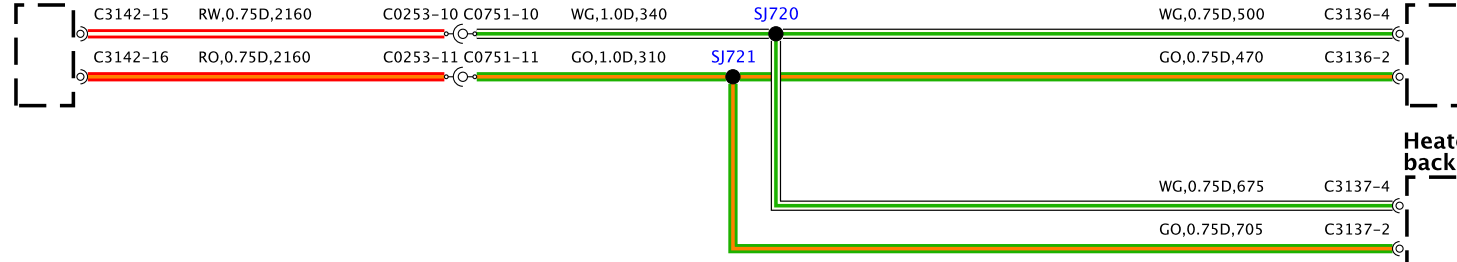

Heater-Seat-cushion-Left

Heater-Seat-backrest-Left

Module-Climate-controlled seat