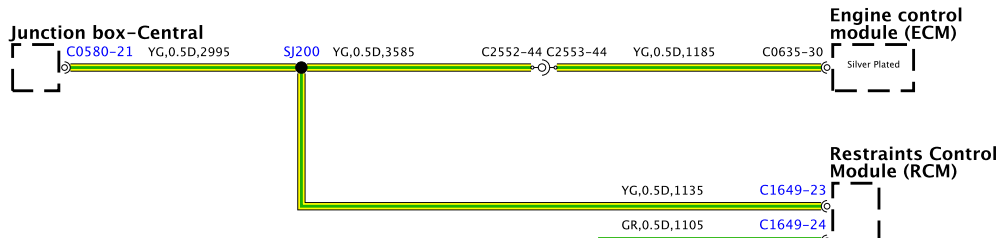

Sensor-Parking aid-Outer-Front-Left

C0402-1

C0402-3

Valve-Control-Fuel volume

C2260-2

Valve-Control-Fuel pressure

C2261-2

BH42-70010-K-A-02-16-Service (3322-11MY-0081)

Junction box-Central

BH42-70010-K-A-05-16-Service (L322-13MY) (001)

BH42-70010-K-A-06-16-Service (322-11MY-J081)

Module-Audio amplifier

Speaker-Mid range-Front door-Right

Tweeter-Front-Right

Integrated climate control-module and switchpack