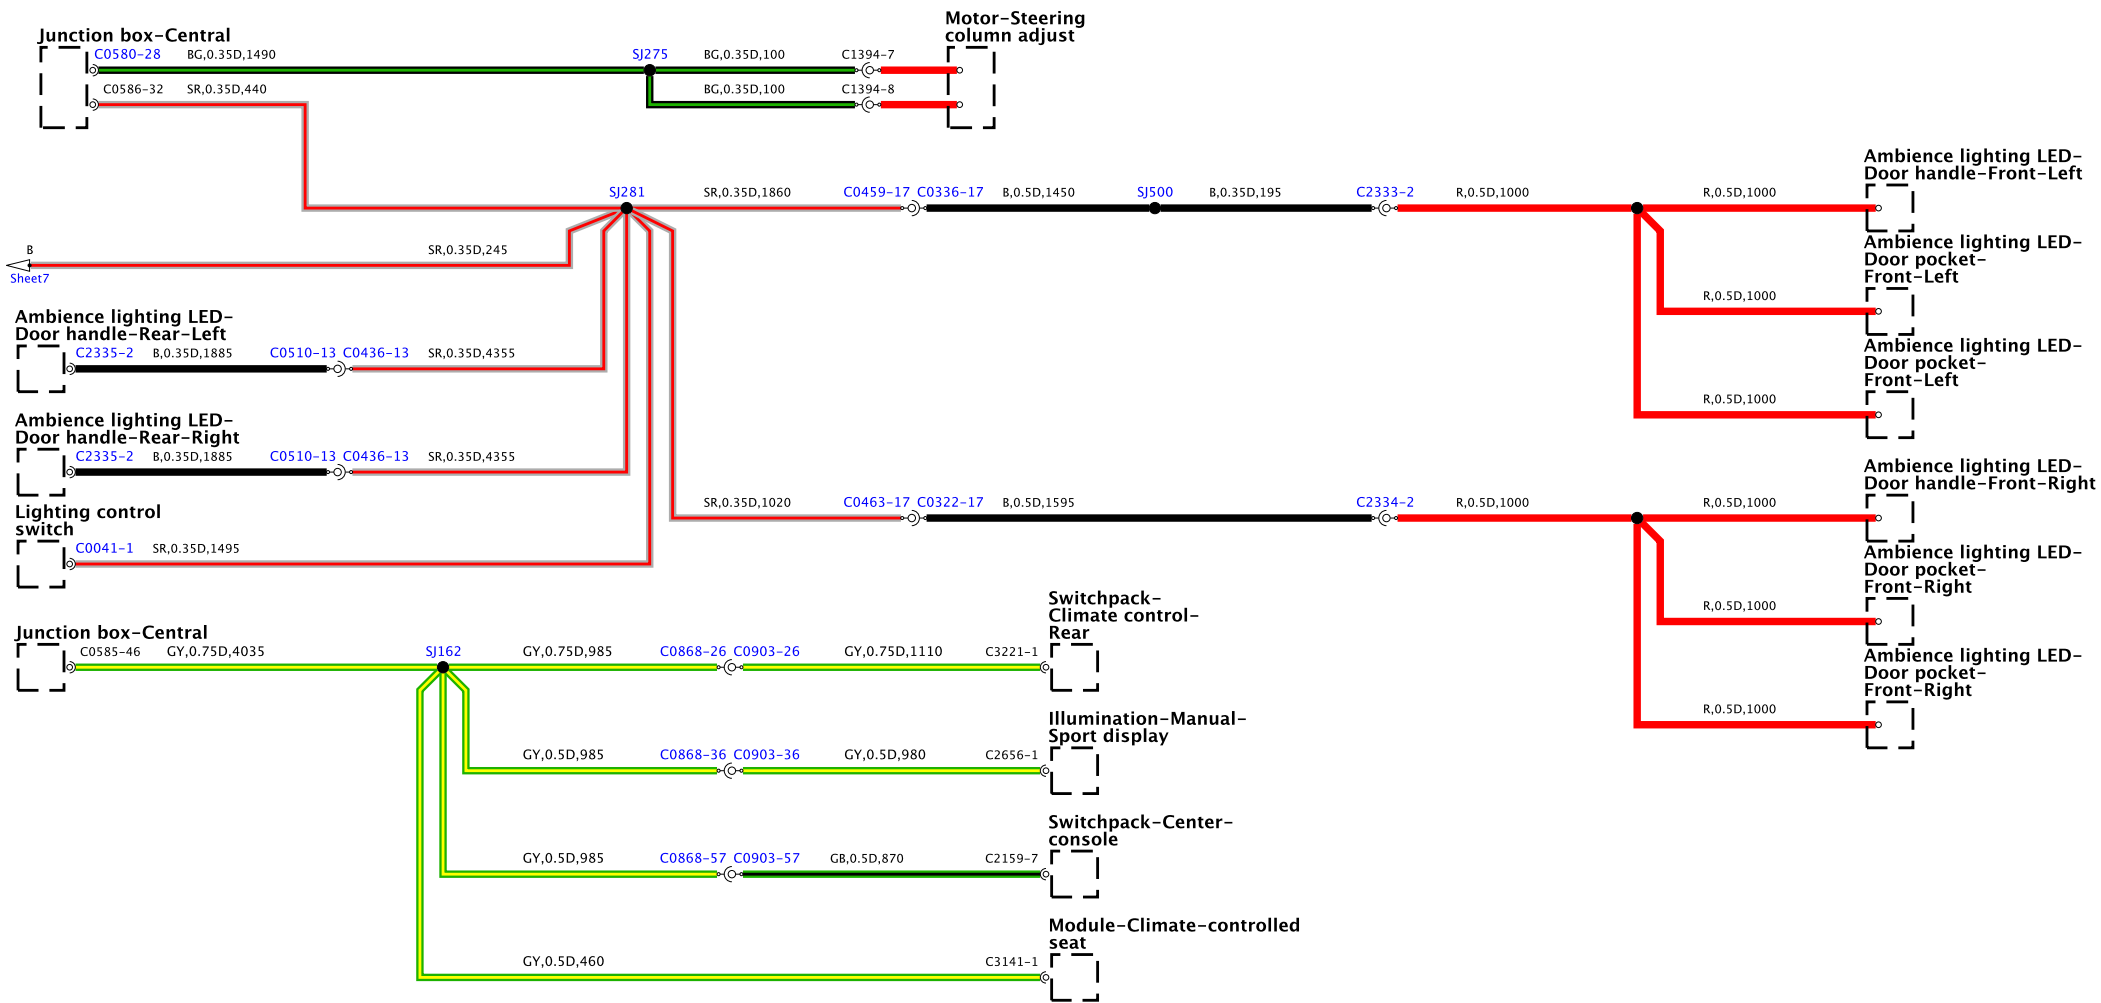

Integrated climate control-module and switchpack

BH42-70010-K-A-07-10-Service (L322-13M-0001)

BH42-7001D-C-A-08-18-Service-Kit-22-11MY-2003

BH42-70010-R-A-11-10-Service 0.322-11MY-0001

BH42-70010-A-A-12-10-Service 0322-13MY (081)