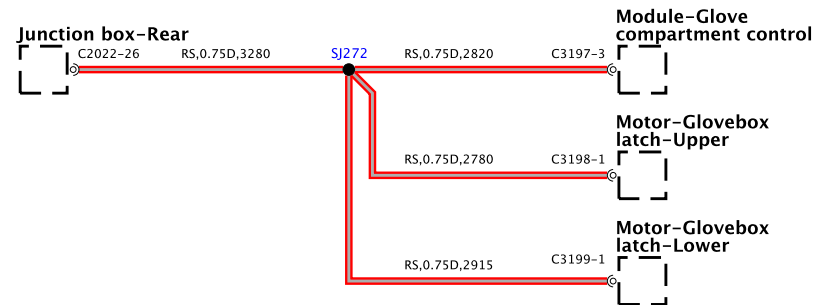

Integrated climate control-module and switchpack

BH42-70010-K-A-07-10-Service (L322-13M-0001)

BH42-7001D-C-A-08-18-Service-Kit-22-11MY-2003

BH42-70010-R-A-11-10-Service 0.322-11MY-0001

BH42-70010-A-A-12-10-Service 0322-13MY (081)