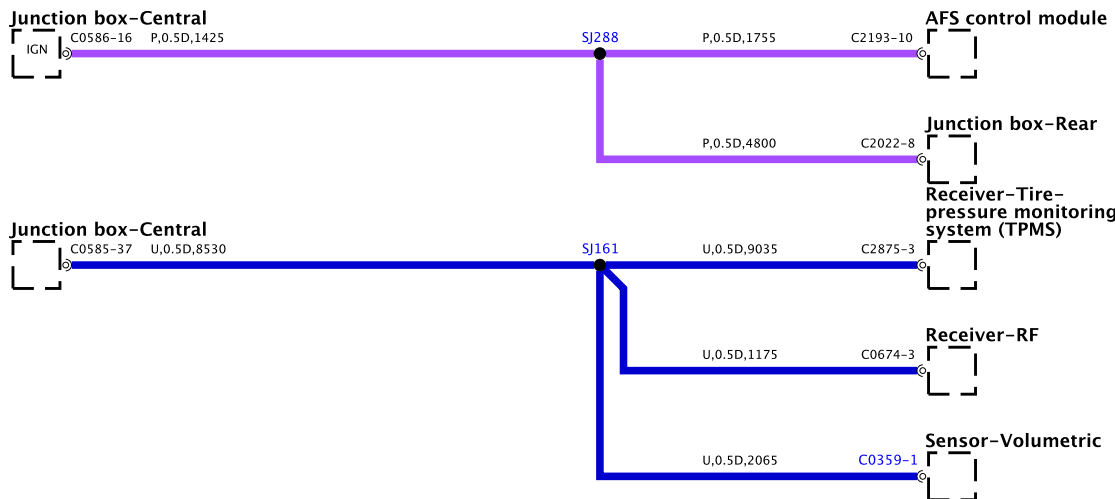

Integrated climate control-module and switchpack

BH42-70010-K-A-07-10-Service (L322-13M-0001)

BH42-7001D-C-A-08-18-Service-Kit-22-11MY-2003

BH42-70010-R-A-11-10-Service 0.322-11MY-0001

BH42-70010-A-A-12-10-Service 0322-13MY (081)