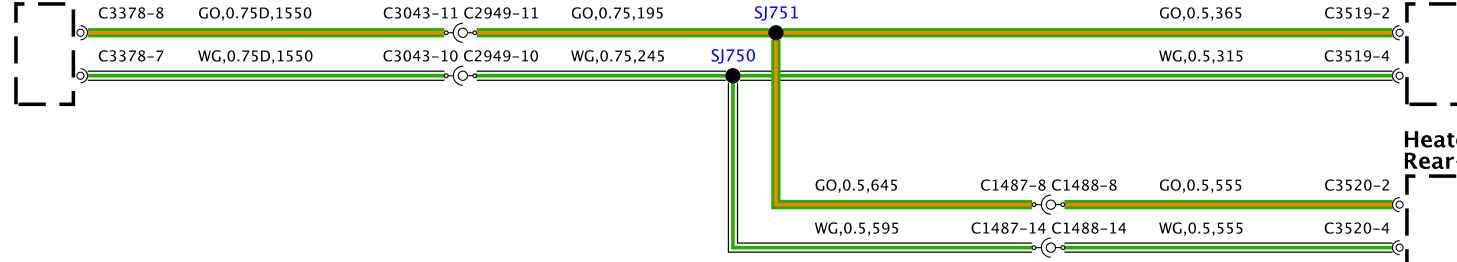

BH42-70010-K-A-13-16-Service (L322-11MY-J081)

BH42-70010-6-A-14-16-Service (322-11M7,3081)

Module-Climate seats-Rear

Heater-Element-Cushion-Rear-Left

Heater-Seat backrest-Rear-LH

Module-Climate seats-Rear

Heater-Element-Cushion-Rear-Right