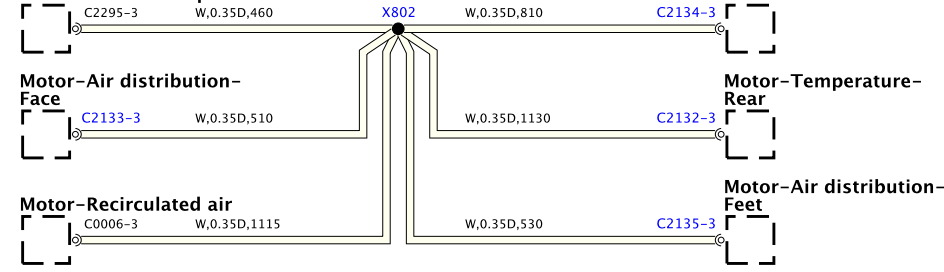

Integrated climate control-module and switchpack