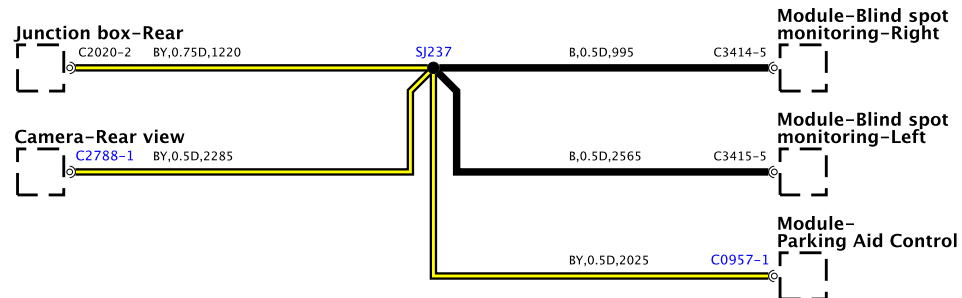

Sensor-Parking aid-Outer-Front-Left

C0402-1

C0402-3

Valve-Control-Fuel volume

C2260-2

Valve-Control-Fuel pressure

C2261-2

BH42-70010-K-A-02-16-Service (3322-11MY-0081)