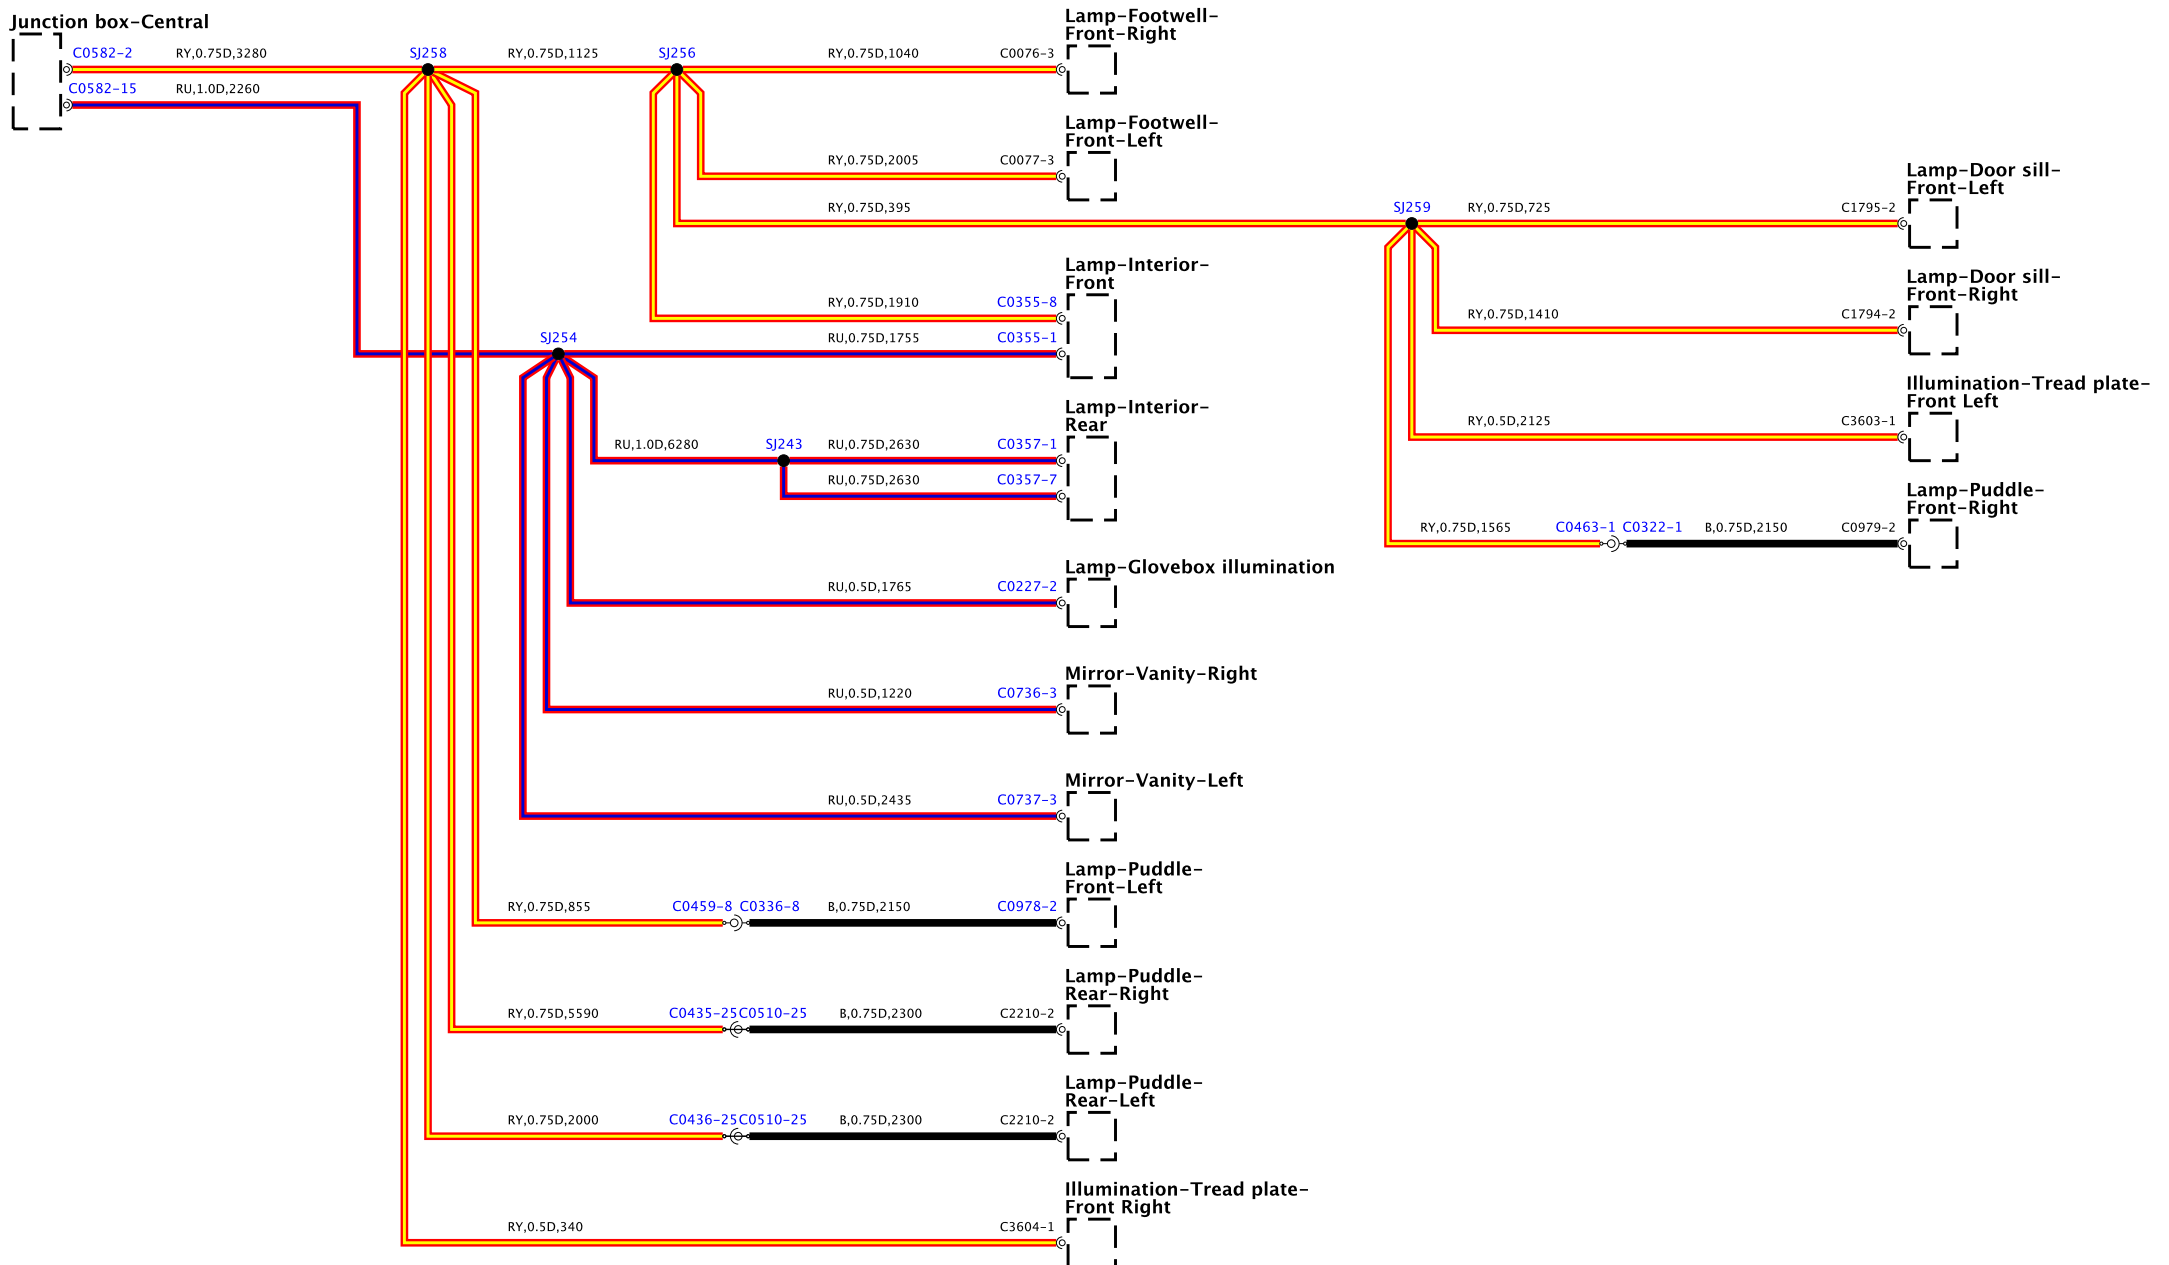

Junction box-Central