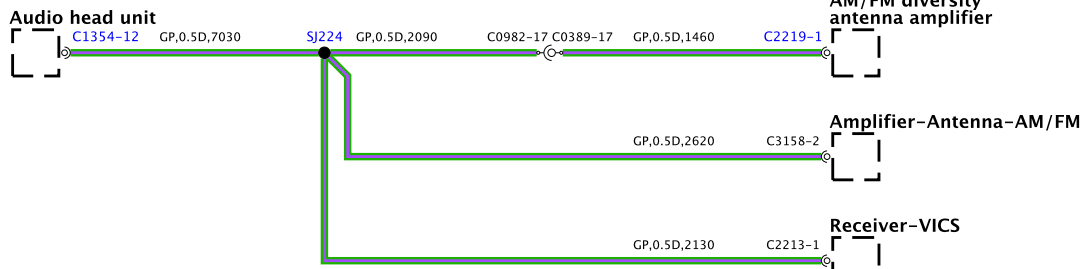

Sensor-Parking aid-Outer-Front-Left

C0402-1

C0402-3

Valve-Control-Fuel volume

C2260-2

Valve-Control-Fuel pressure

C2261-2

BH42-70010-K-A-02-16-Service (3322-11MY-0081)

Junction box-Central

BH42-70010-K-A-05-16-Service (L322-13MY) (001)

BH42-70010-K-A-06-16-Service (322-11MY-J081)

Module-Audio amplifier

Speaker-Mid range-Front door-Right

Tweeter-Front-Right

Integrated climate control-module and switchpack