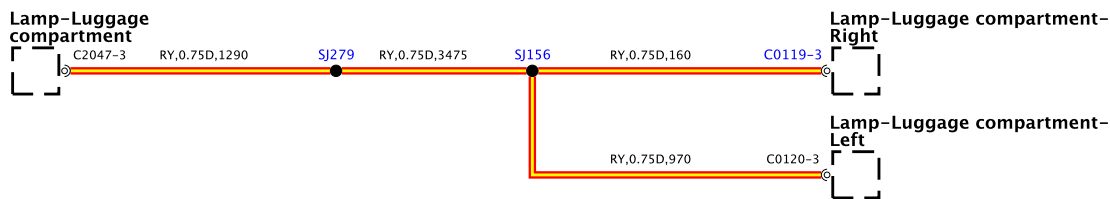

Junction box-Central

BH42-70010-K-A-05-16-Service (L322-13MY) (001)

BH42-70010-K-A-06-16-Service (322-11MY-J081)

Module-Audio amplifier

Speaker-Mid range-Front door-Right

Tweeter-Front-Right

Integrated climate control-module and switchpack