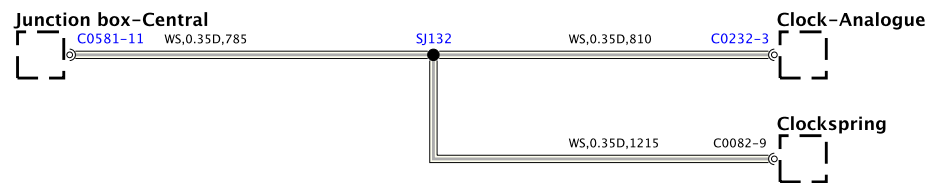

Junction box-Central

BH42-70010-K-A-05-16-Service (L322-13MY) (001)

BH42-70010-K-A-06-16-Service (322-11MY-J081)

Module-Audio amplifier

Speaker-Mid range-Front door-Right

Tweeter-Front-Right

Integrated climate control-module and switchpack