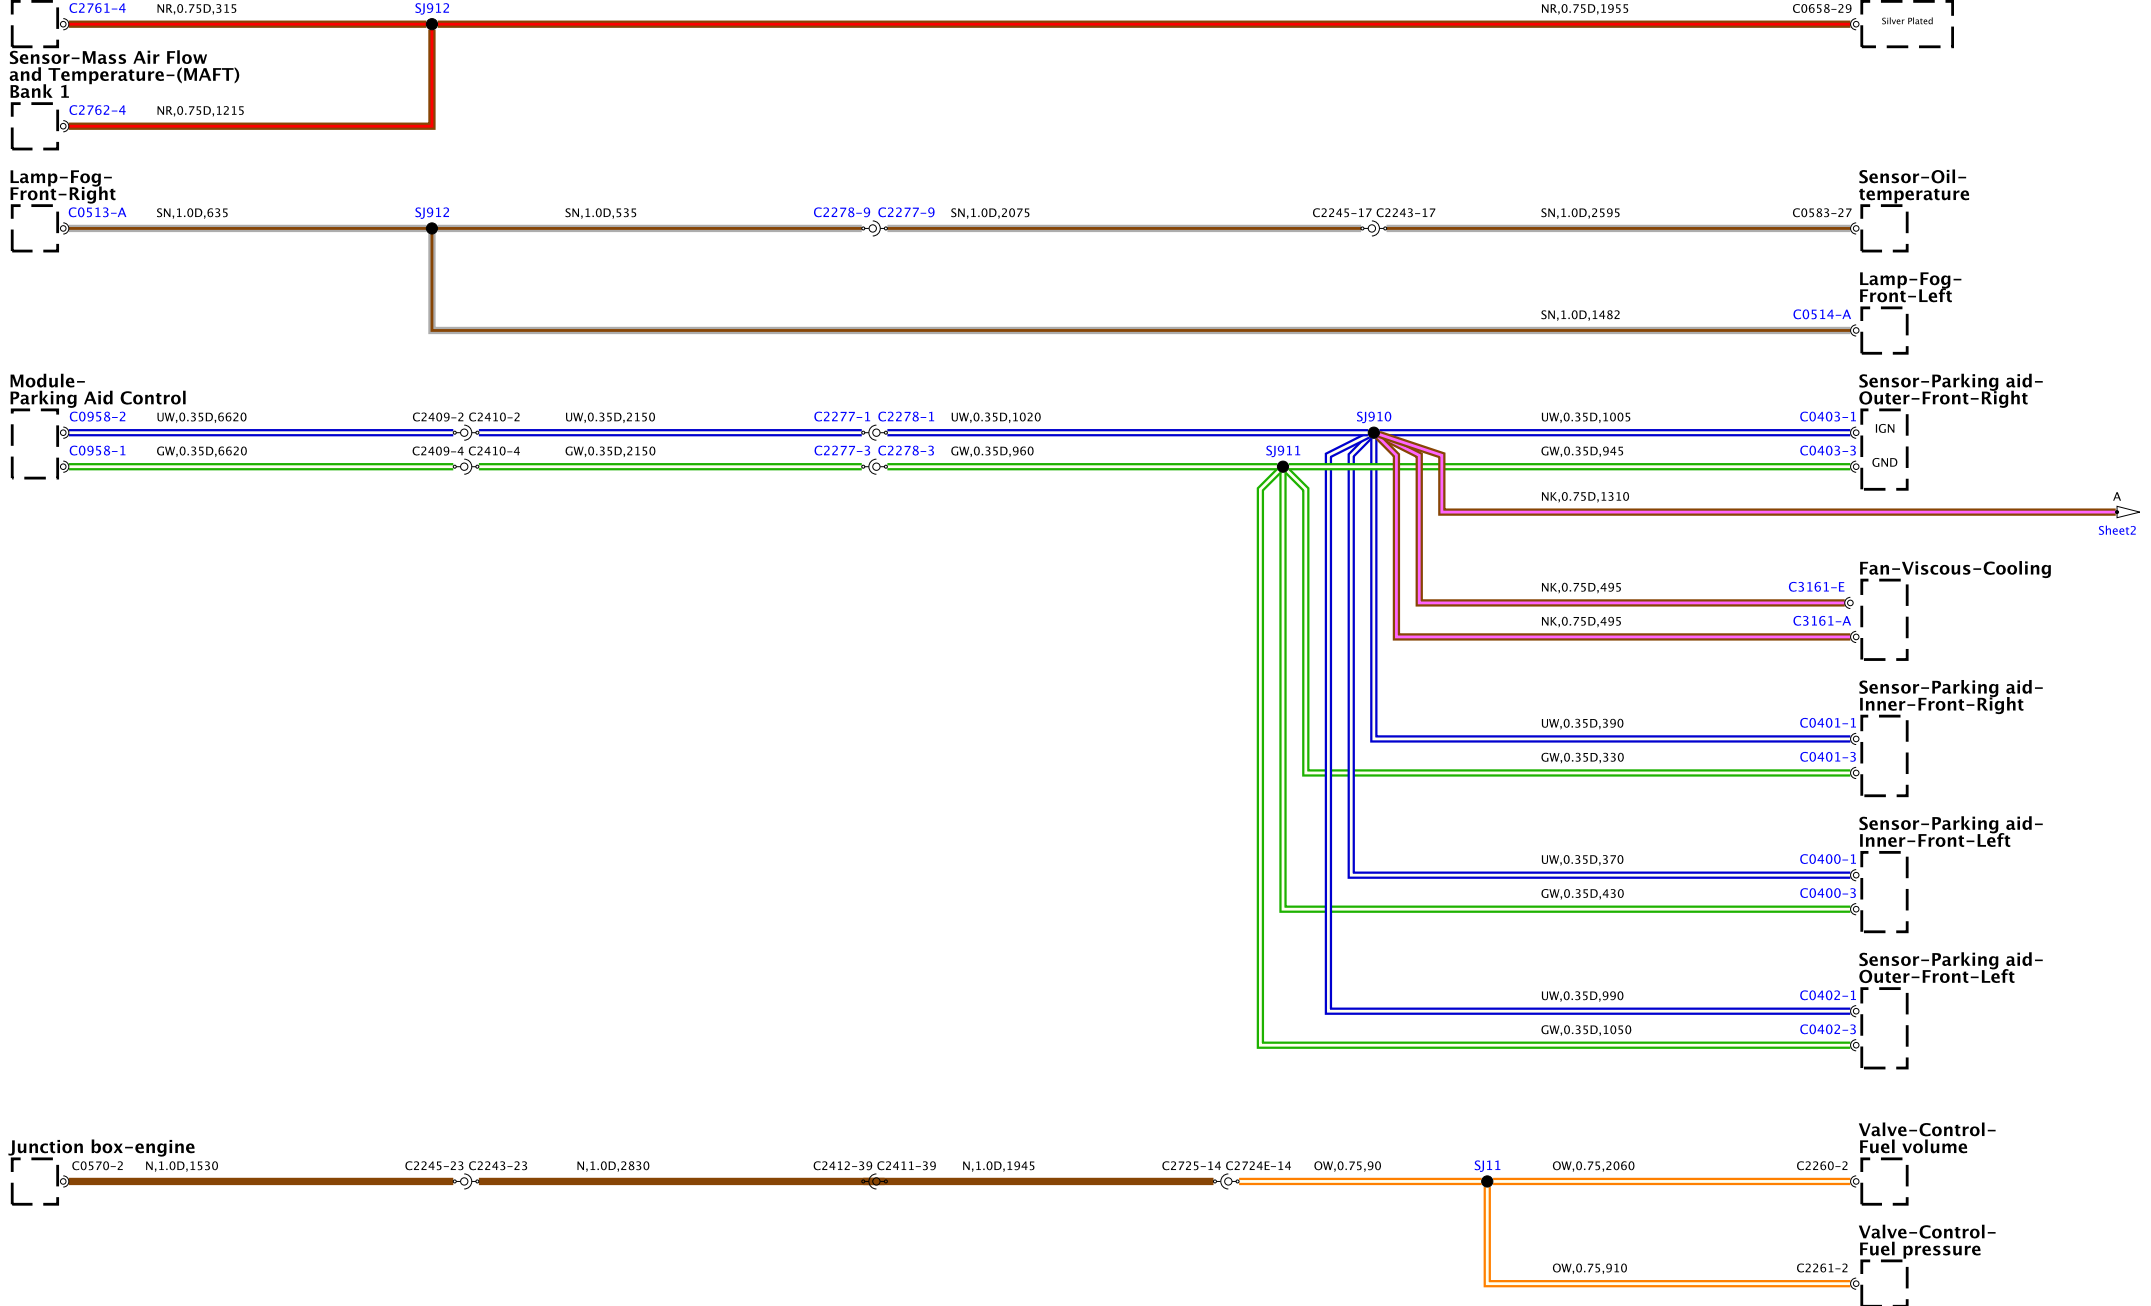

Sensor-Mass Air Flow and Temperature-(MAFT) Bank 2

C2761-4 NR,0.75D,315

Sensor-Mass Air Flow and Temperature-(MAFT) Bank 1

C2762-4 NR,0.75D,1215

Lamp-Fog-Front-Right

C0513-A SN,1.0D,635

Module-Parking Aid Control

C0958-2 UW,0.35D,6620

C0958-1 GW,0.35D,6620

Junction box-engine

C0570-2 N,1.0D,1530

Engine control module (ECM)

C0658-29 Silver Plated

Sensor-Oil-temperature

C0583-27

Lamp-Fog-Front-Left

C0514-A

Sensor-Parking aid-Outer-Front-Right

C0403-1 IGN

C0403-3 GND

Fan-Viscous-Cooling

C3161-E

C3161-A

Sensor-Parking aid-Inner-Front-Right

C0401-1

C0401-3

Sensor-Parking aid-Inner-Front-Left

C0400-1

C0400-3

Sensor-Parking aid-Outer-Front-Left

C0402-1

C0402-3

Valve-Control-Fuel volume

C2260-2

Valve-Control-Fuel pressure

C2261-2