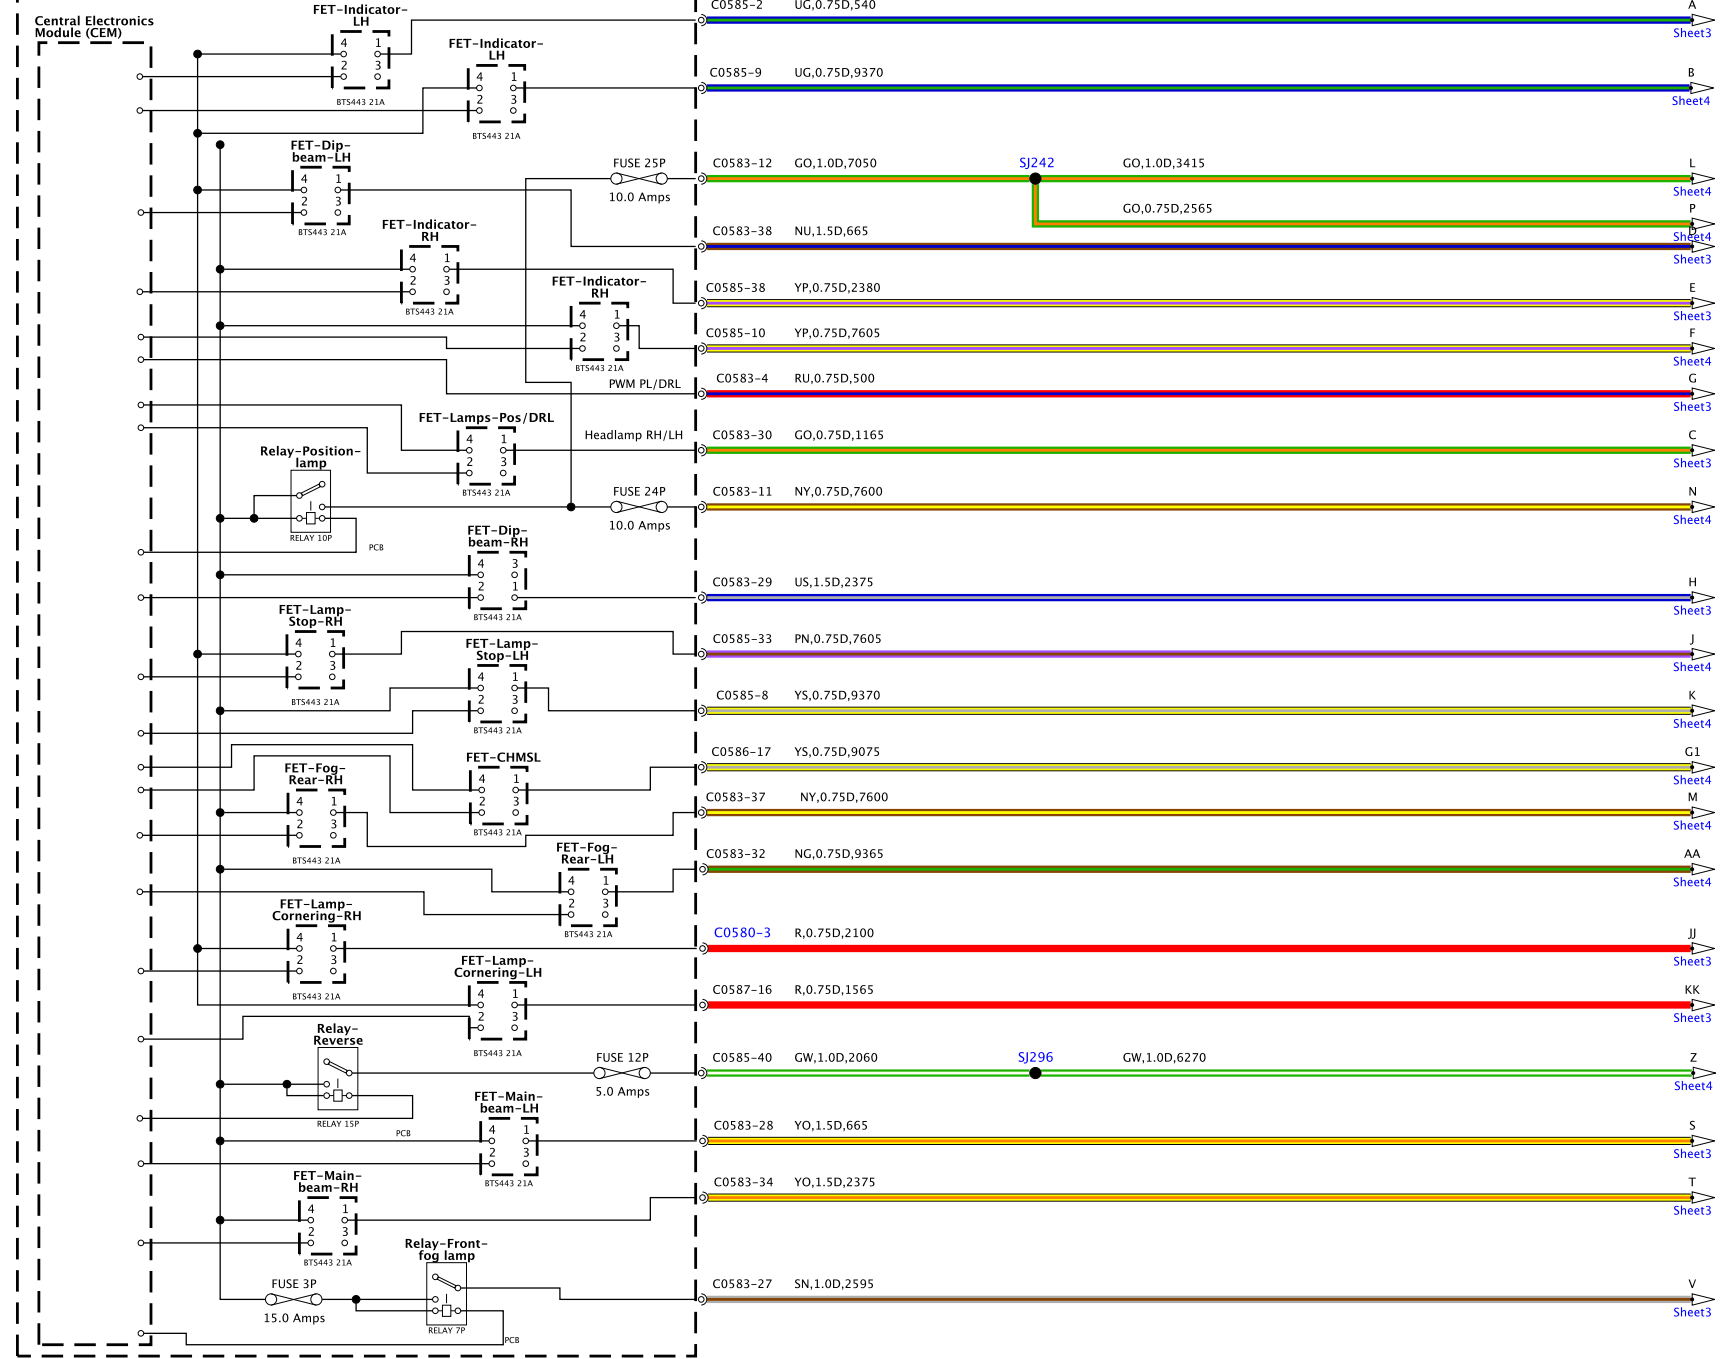

Junction box-Central