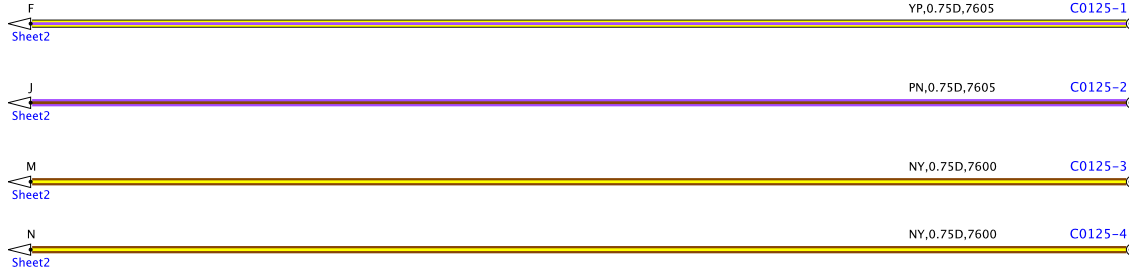

BM2-2000-C-A-02-04-Serice (L322-11MY-30E3)

Junction box-Central

**Assembly-
Tail lamp-Right**

Lamp-High mounted stop

**Lamp-License plate and-
tail door switch**

**Lamp-Reverse-
RH**

**Lamp-Reverse-
LH**

**Assembly-
Tail lamp-Left**