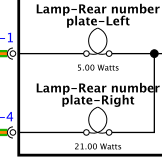

BM2-2000-C-A-02-04-Serice (L322-11MY-30E3)

Junction box-Central

**Assembly-
Tail lamp-Right**

Lamp-High mounted stop

**Lamp-License plate and-
tail door switch**

**Lamp-Reverse-
RH**

**Lamp-Reverse-
LH**

**Assembly-
Tail lamp-Left**