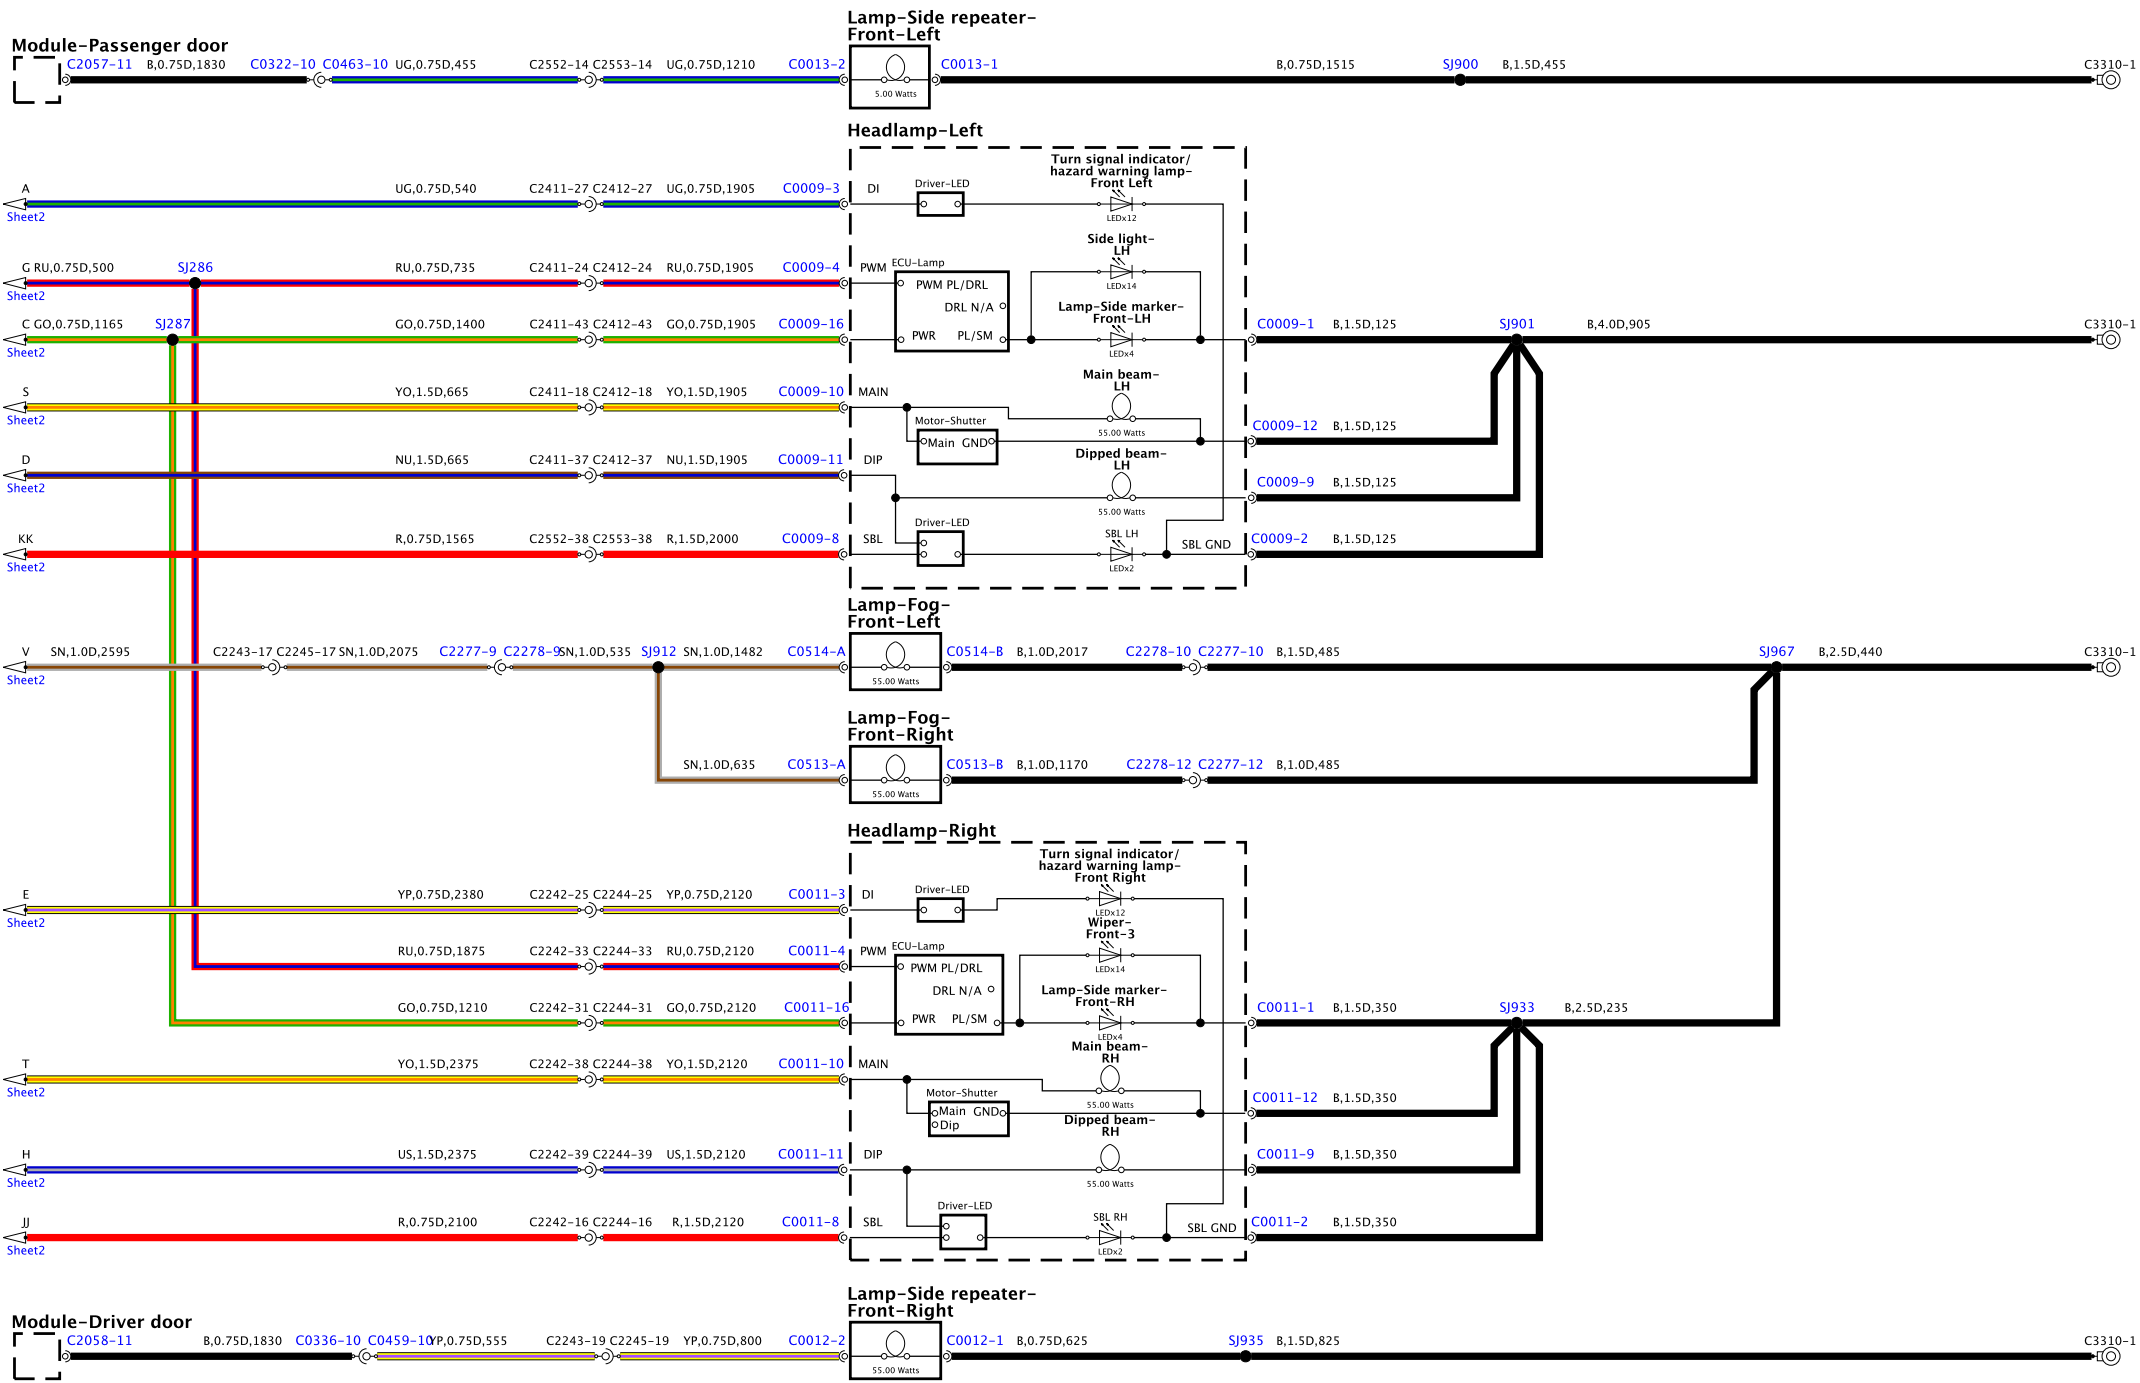

BM2-2000-C-A-02-04-Serice (L322-11MY-30E3)

Junction box-Central

**Assembly-
Tail lamp-Right**

Lamp-High mounted stop

**Lamp-License plate and-
tail door switch**

**Lamp-Reverse-
RH**

**Lamp-Reverse-
LH**

**Assembly-
Tail lamp-Left**