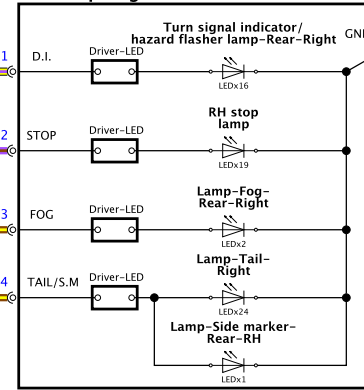

BM2-2000-C-A-02-04-Serice (L322-11MY-30E3)

Junction box-Central

**Assembly-
Tail lamp-Right**

Lamp-High mounted stop

**Lamp-License plate and-
tail door switch**

**Lamp-Reverse-
RH**

**Lamp-Reverse-
LH**

**Assembly-
Tail lamp-Left**